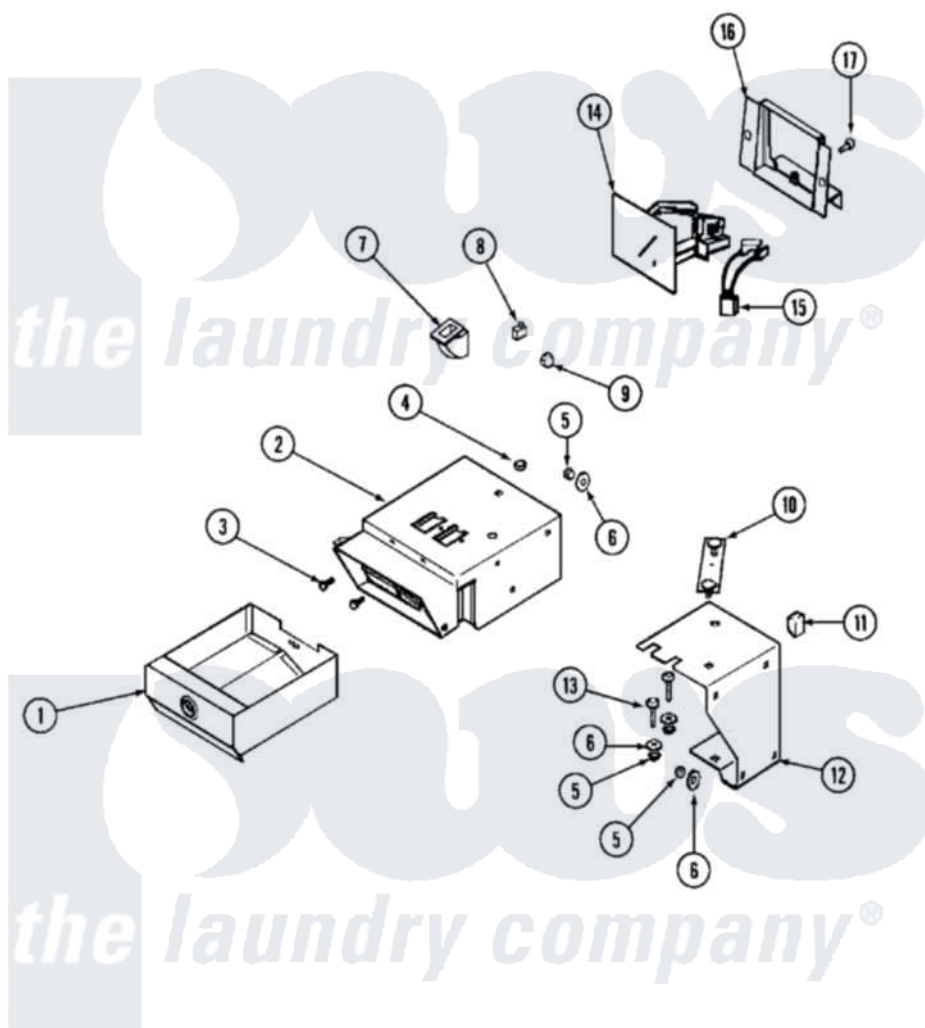

# Maytag MUE19PDAYW 02 - CONTROL CENTER

Maytag Residential Maytag MUE19PDAYW Dryer Parts Parts Diagram 02 - CONTROL CENTER  
 Click on the part number to view part

Item	Original Part Number	Replaced By	Status	Part Description
001	<a href="#">Y33001983</a>			Box, Coin
002	<a href="#">Y33001986</a>			Vault, Coin
003	212707	<a href="#">3196385</a>		Screw
004	Y052740	<a href="#">62739</a>		Nut, Lock
005	<a href="#">Y052734</a>			Nut, Carrage Bolts And Bracket
006	<a href="#">312535</a>			Washer, Vault Mounting Brk.
"	NLA		Not Available	WASHER, VAULT MOUNTING BRK.
007	<a href="#">314635</a>			Chute, Coin
008	<a href="#">33001250</a>			Switch, Vault And Service Door
009	NLA		Not Available	NUT, CAGE
010	22001810		Not Available	STRAP, MOUNTING
011	<a href="#">33001989</a>			Retainer, Vault Switch
012	<a href="#">33001990</a>			Bracket, Mounting Vault
013	<a href="#">33001991</a>			Bolt, Carriage

014	<a href="#">216200</a>		Face Plate Return Button
"	22001873	<a href="#">22004112</a>	Coin Drop Greenwald Us.25
"	<a href="#">22002144</a>		Single Faceplate
015	<a href="#">22001965</a>		Optic Switch Assembly
"	<a href="#">314665</a>		Screw, Switch Assembly
016	<a href="#">33001992</a>		Bracket, Coin Drop Mount.
017	<a href="#">Y313561</a>		Screw---NA
"	<a href="#">910181</a>		Lockwasher, Terminal Block