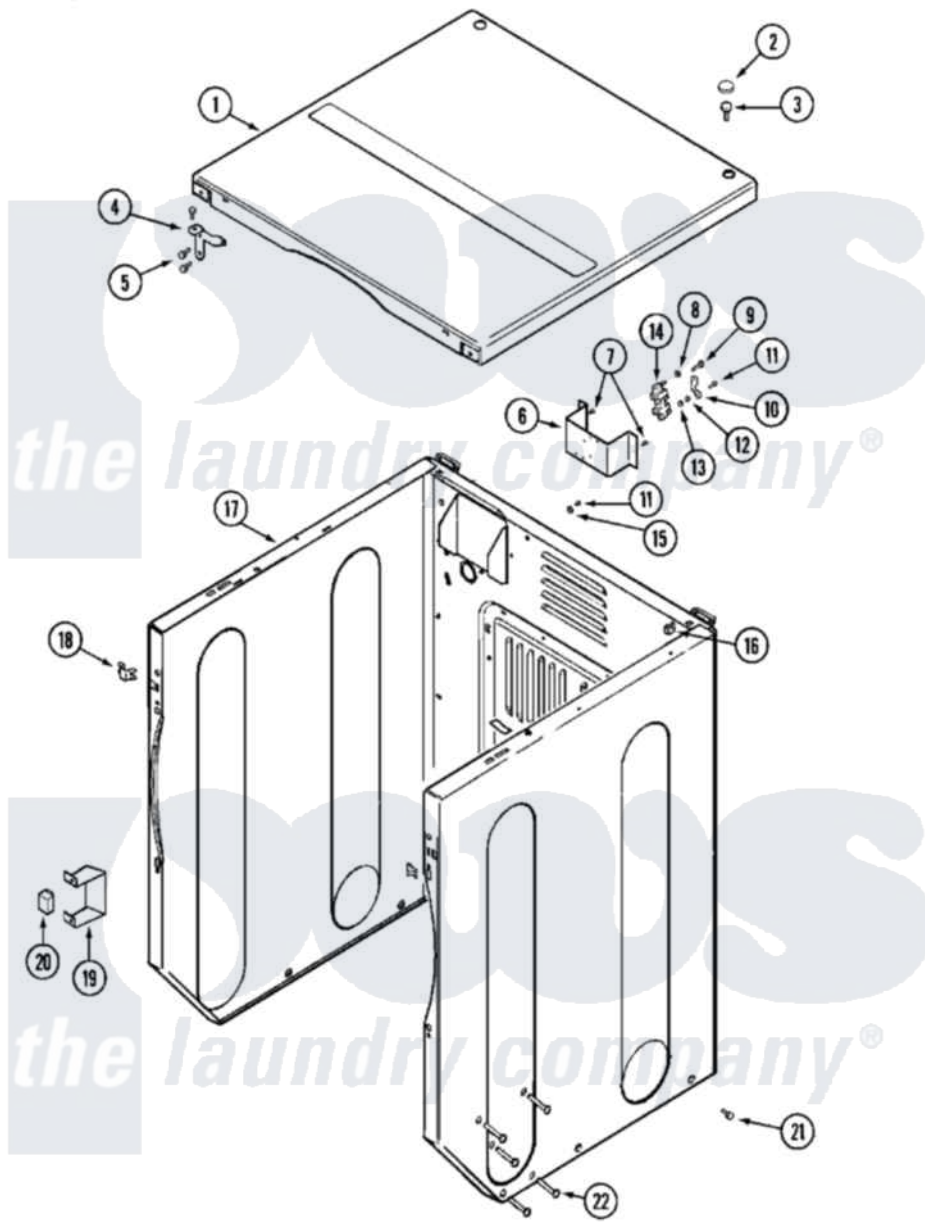

# Maytag MUE19PDAYW 03 - CABINET-FRONT (UPPER)

Maytag Residential Maytag MUE19PDAYW Dryer Parts Parts Diagram 03 - CABINET-FRONT (UPPER)  
 Click on the part number to view part

Item	Original Part Number	Replaced By	Status	Part Description
001	33001995	<a href="#">33002124</a>		Cover, Top
002	<a href="#">33001997</a>			Plug, Hole
003	22001883	<a href="#">214354</a>		Screw, Top Cover To Cabnt.
004	<a href="#">33001998</a>			Bracket, Top Cover
"	<a href="#">33001999</a>			Bracket, Top Cover
005	<a href="#">22001995</a>			Screw Note: Screw, Tumbler Front And Shroud
006	NLA		Not Available	BRACKET, TERMINAL BLOCK---NA
007	<a href="#">22001995</a>			Screw Note: Screw, Tumbler Front And Shroud
008	<a href="#">Y311270</a>			Washer, Terminal Block
009	Y312209	<a href="#">W10001200</a>		Screw
010	<a href="#">Y312184</a>			Strap, Grounding
011	NLA		Not Available	SCREW, GROUND STRAP
012	311484	<a href="#">112432</a>		Nut
013	<a href="#">311093</a>			Washer, Terminal Connection

014	<a href="#">33001244</a>		Block, Terminal
015	NLA	Not Available	WASHER, GROUND LUG
016	<a href="#">22001502</a>		Fastener, U-NUT
017	NLA	Not Available	CABINET (WHT)
018	<a href="#">33001980</a>		Fastener, Access Panel
019	<a href="#">Y313561</a>		Screw---NA
"	<a href="#">33002002</a>		Bracket, Switch
"	Y310632	<a href="#">1163839</a>	Screw
020	206824	<a href="#">W10133335</a>	Relay, Motor
"	Y251119	<a href="#">3177991</a>	Screw
021	<a href="#">213007</a>		Xfor Cabinet See Cabinet, Back
022	<a href="#">33001991</a>		Bolt, Carriage