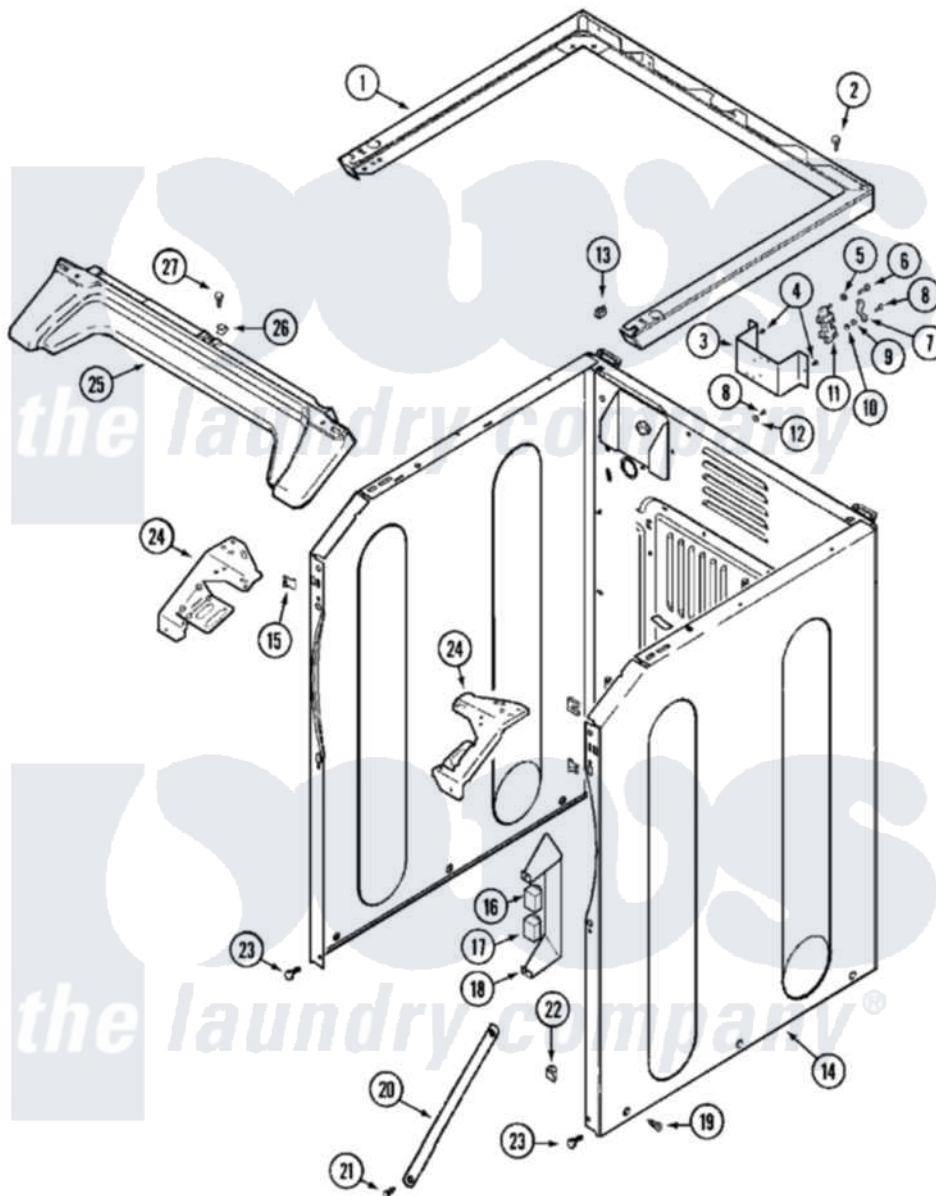

# Maytag MUE19PDAYW 04 - CABINET-FRONT (LOWER)

Maytag Residential Maytag MUE19PDAYW Dryer Parts Parts Diagram 04 - CABINET-FRONT (LOWER)

Click on the part number to view part

Item	Original Part Number	Replaced By	Status	Part Description
001	33002005	<a href="#">33002963</a>		Support, Weld Assembly
002	22001883	<a href="#">214354</a>		Screw, Top Cover To Cabnt.
003	NLA		Not Available	BRACKET, TERMINAL BLOCK---NA
004	<a href="#">22001995</a>			Screw Note: Screw, Tumbler Front And Shroud
005	<a href="#">Y311270</a>			Washer, Terminal Block
006	Y312209	<a href="#">W10001200</a>		Screw
007	<a href="#">Y312184</a>			Strap, Grounding
008	NLA		Not Available	SCREW, GROUND STRAP
009	311484	<a href="#">112432</a>		Nut
010	<a href="#">311093</a>			Washer, Terminal Connection
011	<a href="#">33001244</a>			Block, Terminal
012	NLA		Not Available	WASHER, GROUND LUG
013	<a href="#">22001502</a>			Fastener, U-NUt
014	NLA		Not Available	CABINET (WHT)
015	<a href="#">22002049</a>			Clip Note: Clip, Front Panel

016	206824	<a href="#">W10133335</a>	Relay, Motor
"	Y251119	<a href="#">3177991</a>	Screw
017	<a href="#">306398</a>		Relay, Heater
"	Y251119	<a href="#">3177991</a>	Screw
018	<a href="#">Y313561</a>		Screw----NA
"	<a href="#">314627</a>		Bracket, Relays
"	Y310632	<a href="#">1163839</a>	Screw
019	<a href="#">213007</a>		Xfor Cabinet See Cabinet, Back
020	22002259	<a href="#">22002767</a>	Brace, Cross
021	<a href="#">22001995</a>		Screw Note: Screw, Tumbler Front And Shroud
022	<a href="#">Y310376</a>		Clip, Door Switch Harness
023	<a href="#">22001995</a>		Screw Note: Screw, Tumbler Front And Shroud
024	<a href="#">33002009</a>		Bracket, Corner
"	33002010	<a href="#">33002473</a>	Bracket, Corner
025	<a href="#">33002011</a>		Cover, Access
026	<a href="#">33002013</a>		Fastener Clip, Access Cover
027	<a href="#">22001995</a>		Screw Note: Screw, Tumbler Front And Shroud
028	<a href="#">33002047</a>		Wire Harness, Main
029	<a href="#">33001989</a>		Retainer, Vault Switch