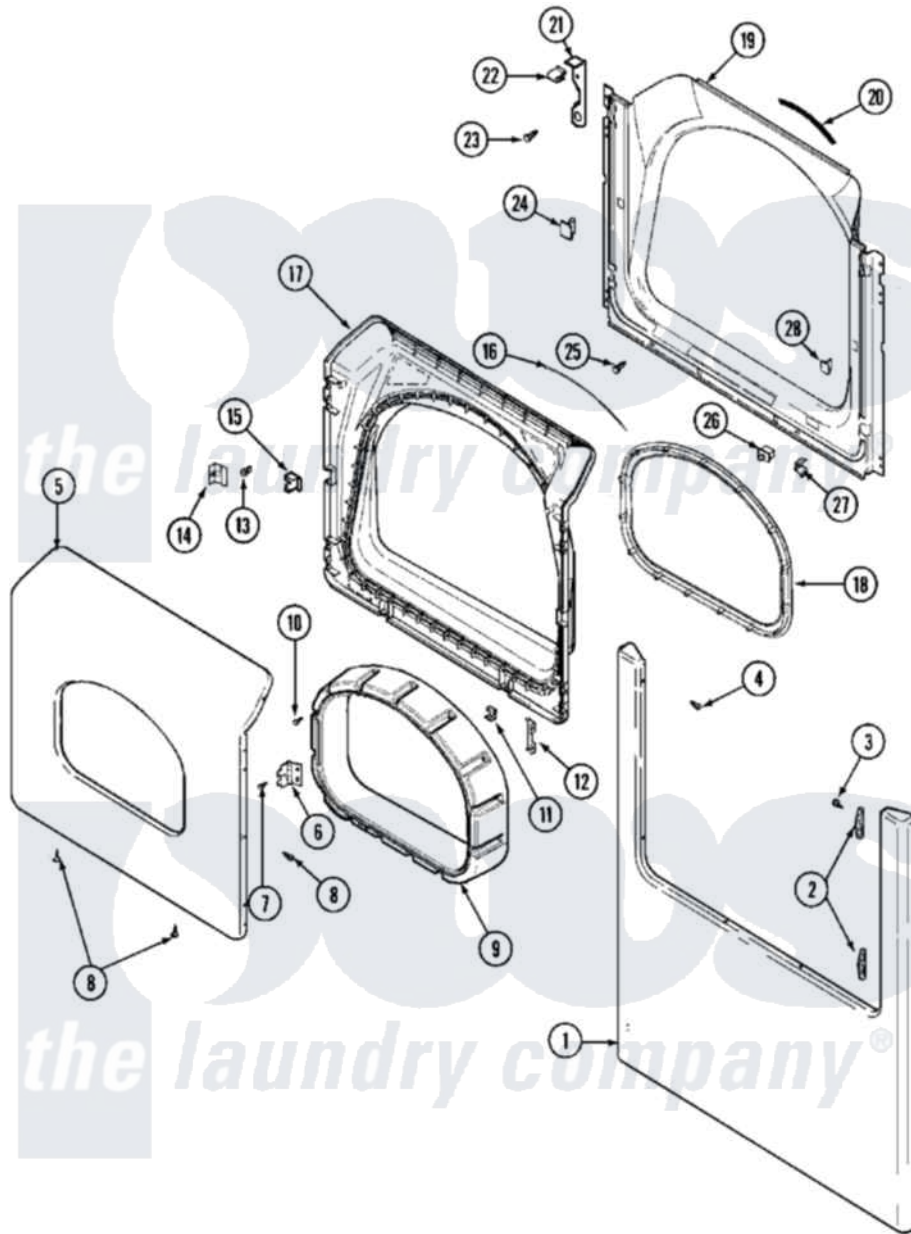

Maytag MUE19PDAYW 06 - DOOR (LOWER)

Maytag Residential Maytag MUE19PDAYW Dryer Parts Parts Diagram 06 - DOOR (LOWER)
 Click on the part number to view part

Item	Original Part Number	Replaced By	Status	Part Description
001	22002241	22002836		Panel, Front
002	33001764			Cover, Hinge Hole
003	33001846			Screw, Hinge Hole Cover
004	22002243			Screw, Front Panel And Hinge
005	33002028			Door, Outer
006	33001759			Hinge, Door
007	22002062	98006631		Screw
008	22002063			Screw No.8-18AB Wafer Head
009	33002018	33002780		Door Tunnel W` Handle
010	22002300	9740848		Screw, Mixing Valve Mounting
011	22002039			Clip, Door
012	22002038			Clip, Door
013	33001761			Strike, Door
014	33001793			Bracket, Strike
015	33001763			Plug, Inner Door
016	33002094			Seal, Door

017	33002030		Door, Inner
018	33002022	33002607	Lens, Door
019	33002033		Shroud
020	33001767		Seal, Shroud
021	33002035	22002991	Kit, Access Cover Hook
"	33002036	22002991	Kit, Access Cover Hook
022	33002037		Fastener, Access Cover Hook
023	22001995		Screw Note: Screw, Tumbler Front And Shroud
024	33001791	306436	Door Latch Kit--W
025	33001768		Screw, Shroud Note: Screw, Shroud And Outlet Duct
026	33002038		Switch, Door
027	33001760		Bracket, Hinge
028	Y304578	LA-1003	Door Catch Kit