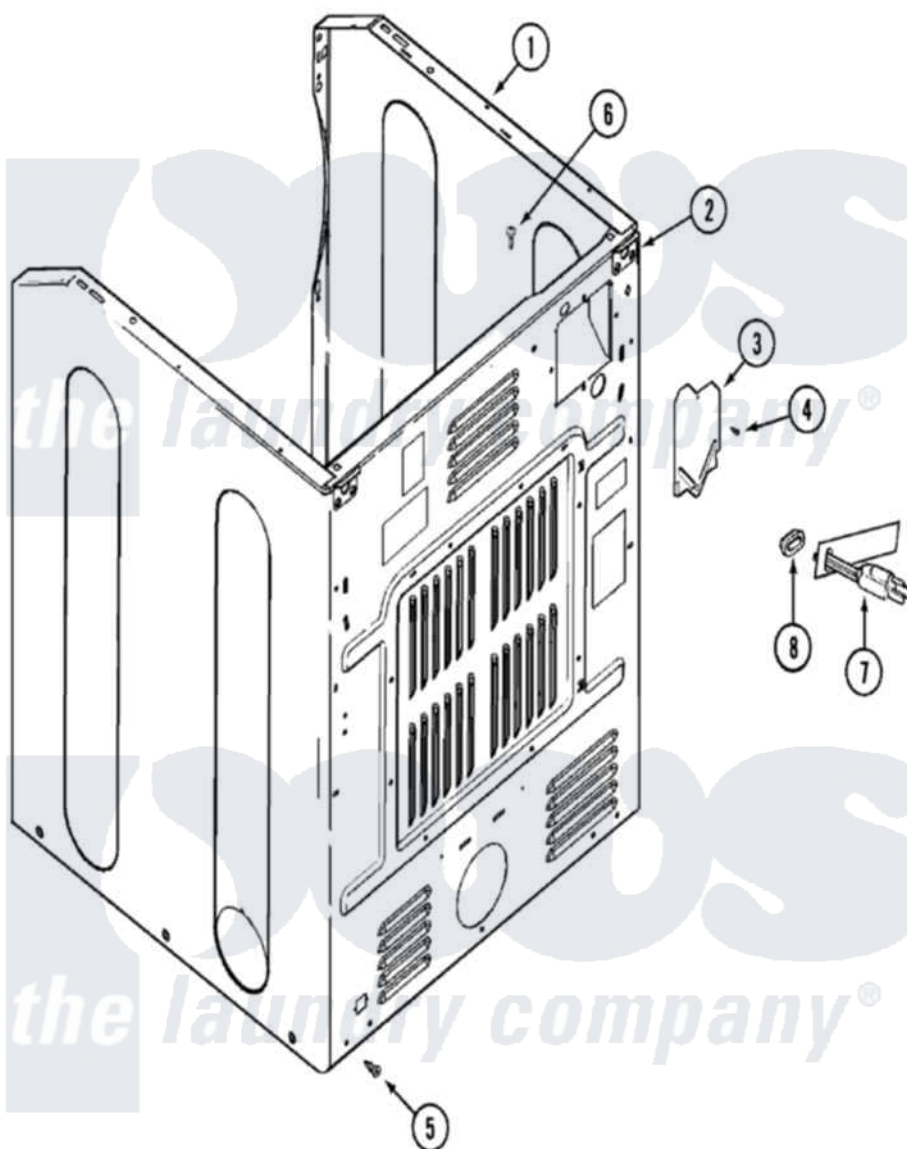

# Maytag MUG15MNAGW 02 - CABINET-REAR

Maytag Residential Maytag MUG15MNAGW Dryer Parts Parts Diagram 02 - CABINET-REAR  
 Click on the part number to view part

Item	Original Part Number	Replaced By	Status	Part Description
1	33002000	<a href="#">33002126</a>		Cabinet Assembly
3	<a href="#">33001795</a>			Cover, Terminal Block
4	<a href="#">22001995</a>			Screw Note: Screw, Tumbler Front And Shroud
5	<a href="#">22001995</a>			Screw Note: Screw, Tumbler Front And Shroud
6	210186	<a href="#">3370225</a>		Screw
7	33001819		Not Available	CORD, POWER (AS WRAPPED)
8	<a href="#">216183</a>			Grommet, Cord Export