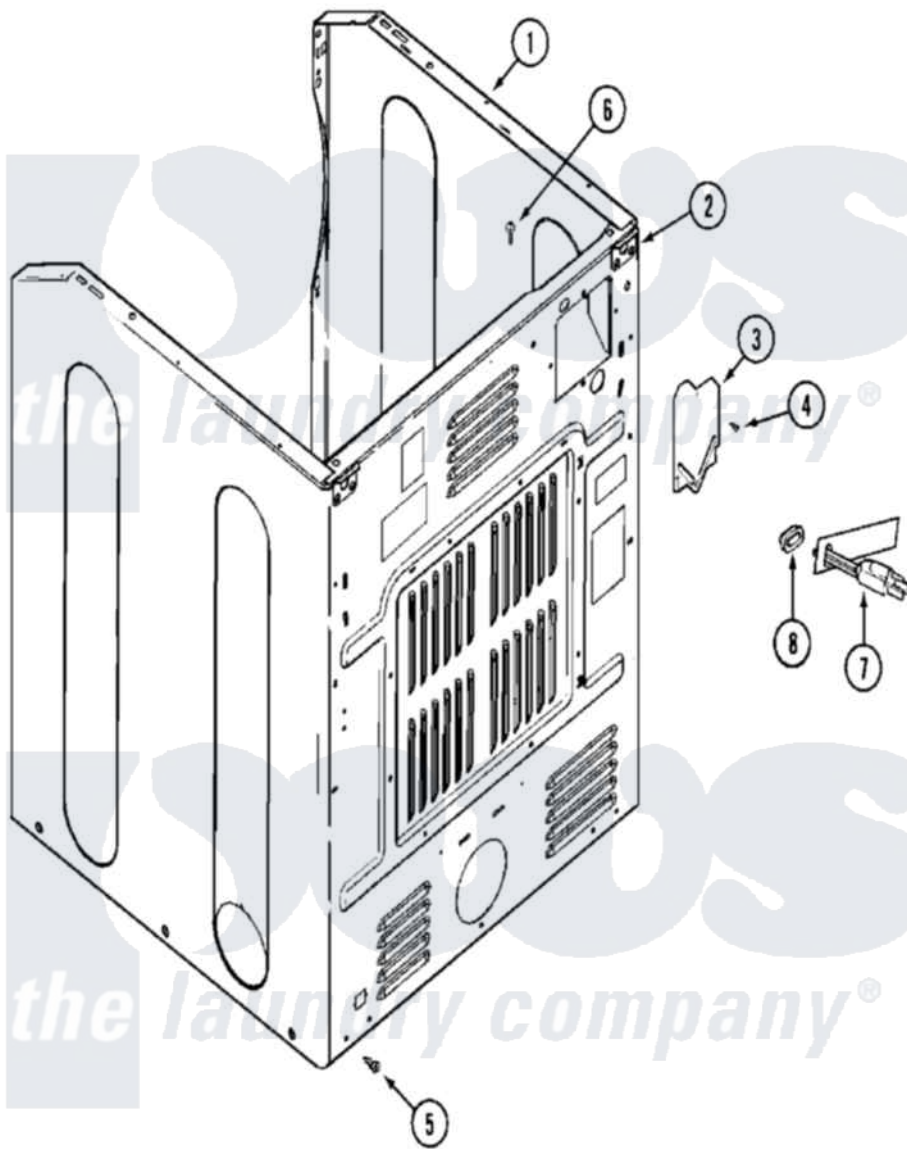

Maytag MUG15MNAWW 04 - CABINET-REAR

Maytag Residential Maytag MUG15MNAWW Dryer Parts Parts Diagram 04 - CABINET-REAR
 Click on the part number to view part

Item	Original Part Number	Replaced By	Status	Part Description
001	NLA		Not Available	CABINET (WHT-LWR)
"	NLA		Not Available	PLUG, HOLE
002	NLA		Not Available	BRACKET, CABINET HINGE
003	33001795			Cover, Terminal Block
004	22001995			Screw Note: Screw, Tumbler Front And Shroud
005	22001995			Screw Note: Screw, Tumbler Front And Shroud
006	210186	3370225		Screw
007	208784	22003062		Cord, Power
"	22001178	22003062		Cord, Power
008	33002053	211881		Grommet, Cord Part Not Used-Gas Models Only