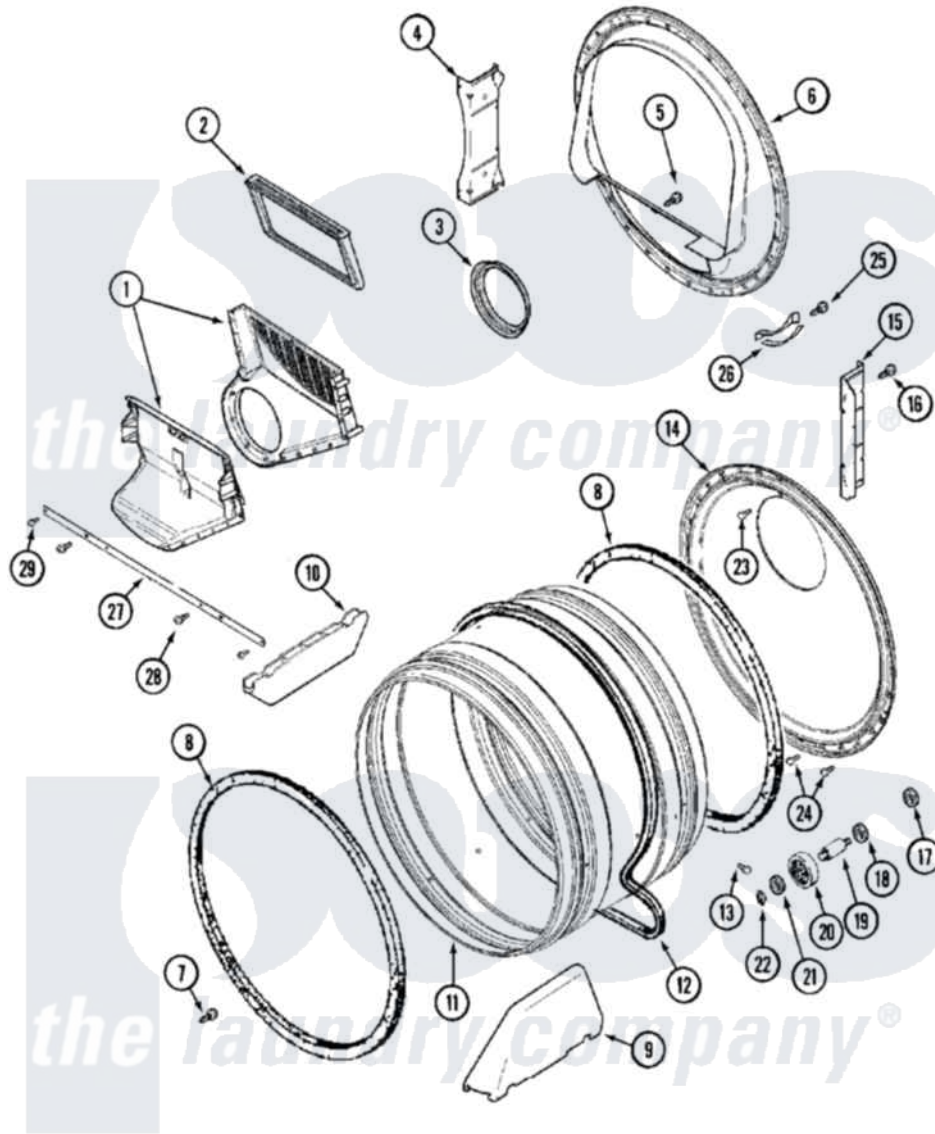

Maytag MUG15MNAWW 05 - TUMBLER

Maytag [Residential Maytag MUG15MNAWW Dryer Parts](#) Parts Diagram 05 - TUMBLER
 Click on the part number to view part

Item	Original Part Number	Replaced By	Status	Part Description
001	33001799			Outlet Duct Assembly Note: Outlet Duct Assembly
002	33001804	33002790		Lint Filter
003	33001758	33002560		Seal, Blower
"	33002082	33002560		Seal, Blower
004	NLA		Not Available	SUPPORT, TUMBLER FRONT
005	NLA		Not Available	SCREW, OUTLET DUCT
006	33001802			Front, Tumbler
007	33001855	33002917		Screw, No.10-16
008	33001807			Seal, Tumbler
009	33002032			Baffle
010	33001755			Baffle
011	33001794	33001889		Tumbler
012	33001777	33002535		V-Belt
013	33001788	33002973		Screw, No.9-15 X 1.00 Hx WS
014	33001801			Back, Tumbler

015	NLA	Not Available	SUPPORT, BACK
016	22001995		Screw Note: Screw, Tumbler Front And Shroud
017	33001443		Nut, Hex
018	Y313347	312535	Washer, Vault Mounting Brk.
019	Y312948	6-3129480	Shaft- Tumbler
020	Y303373	12001541	Drum Roller/Washer Assembly--W
021	312535		Washer, Vault Mounting Brk.
022	410233	9703438	Ring-Retrn
023	210932		Screw, No.8 X 9/16 Ctsk Note: Screw, Inlet Duct
024	22001996	3370225	Screw
025	210720		Rivet, Bearing To Tumbler Fmt
026	306508		Tumbler Bearing Kit ---W
027	33002039		Brace, Tumbler Front
028	33001768		Screw, Shroud Note: Screw, Shroud And Outlet Duct
029	22001995		Screw Note: Screw, Tumbler Front And Shroud