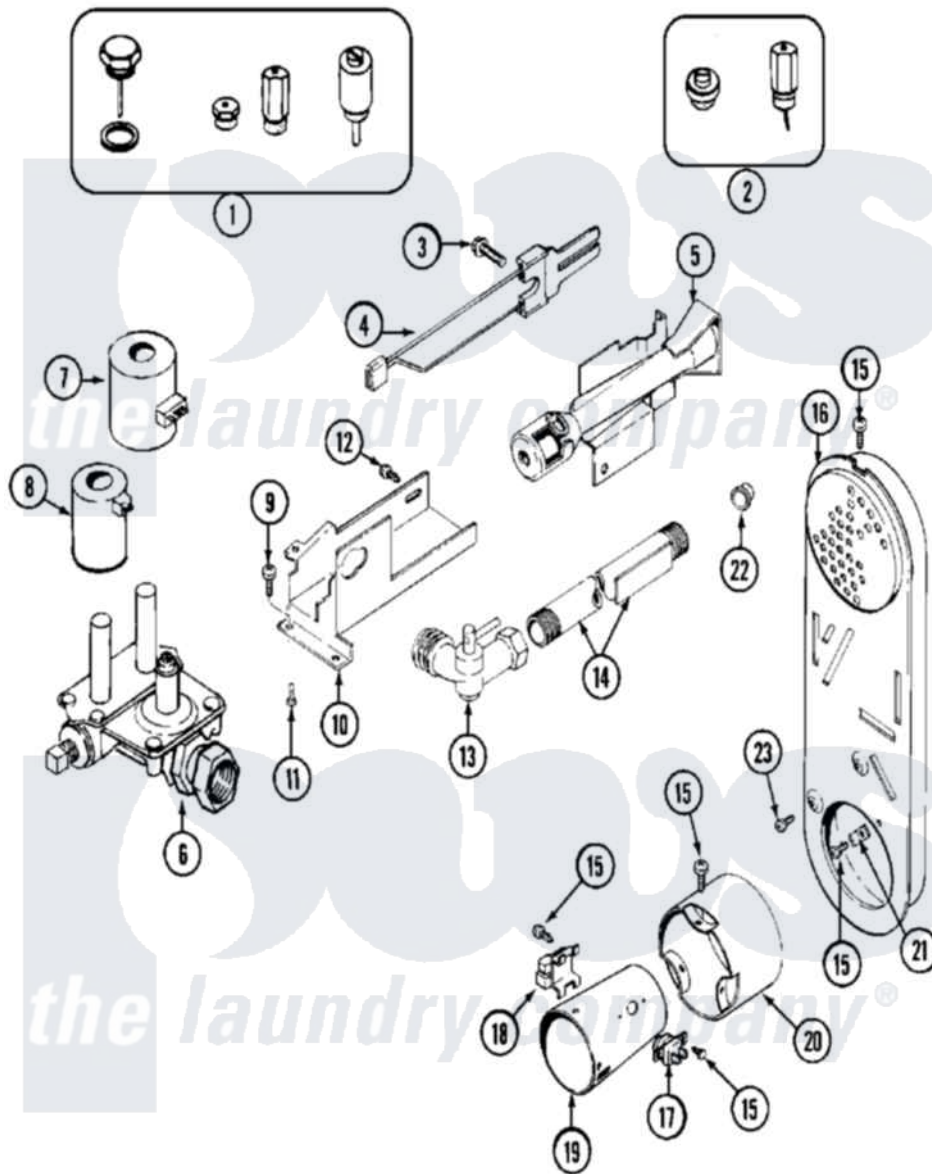

# Maytag MUG15MNAWW 06 - GAS VALVE

Maytag [Residential Maytag MUG15MNAWW Dryer Parts](#) Parts Diagram 06 - GAS VALVE  
 Click on the part number to view part

Item	Original Part Number	Replaced By	Status	Part Description
001	Y308378	<a href="#">W10402145</a>		LP Gas Con
002	Y308377		Not Available	CONVERSION KIT (LP TO NATURAL)
003	<a href="#">304971</a>			Screw Note: Screw, Igniter
004	304970	<a href="#">4391996</a>		Ignitor
005	33001247	<a href="#">33002793</a>		Burner Assembly
006	<a href="#">308345</a>			Valve, Gas
"	33002056		Not Available	PLUG, HOLE (UPR)
007	<a href="#">306106</a>			Coil, Holding And Booster--W
008	306105	<a href="#">694540</a>		Coil, 60 Hz
009	<a href="#">Y313561</a>			Screw---NA
010	NLA		Not Available	BRACKET, GAS VALVE---NA
011	314082	<a href="#">90767</a>		Screw, 8A X 3/8 HeX Washer Head Tapping
"	314568	<a href="#">Y313559</a>		Screw
012	<a href="#">22001995</a>			Screw Note: Screw, Tumbler Front And Shroud

013	<a href="#">306086</a>		Angle Shut Off For Gas Valve
014	<a href="#">33001735</a>		Pipe And Bracket Assembly Series 18 Not Needed Use Vavle
015	211294	<a href="#">90767</a>	Screw, 8A X 3/8 HeX Washer Head Tapping
016	33001810	Not Available	DUCT ASSY., INLET (GAS) NOTE: INLET DUCT ASSEMBLY
017	<a href="#">305169</a>		Thermostat, Hi-Limit Gas
018	Y303377	<a href="#">338906</a>	Radiant, Sensor
019	<a href="#">33001835</a>		Cone Assembly, Combustion
020	<a href="#">Y303841</a>		Cone, Extension
021	<a href="#">Y312890</a>		Retainer, Heater Chamber
022	<a href="#">33001693</a>		Cap, Gas Pipe
023	22001996	<a href="#">3370225</a>	Screw