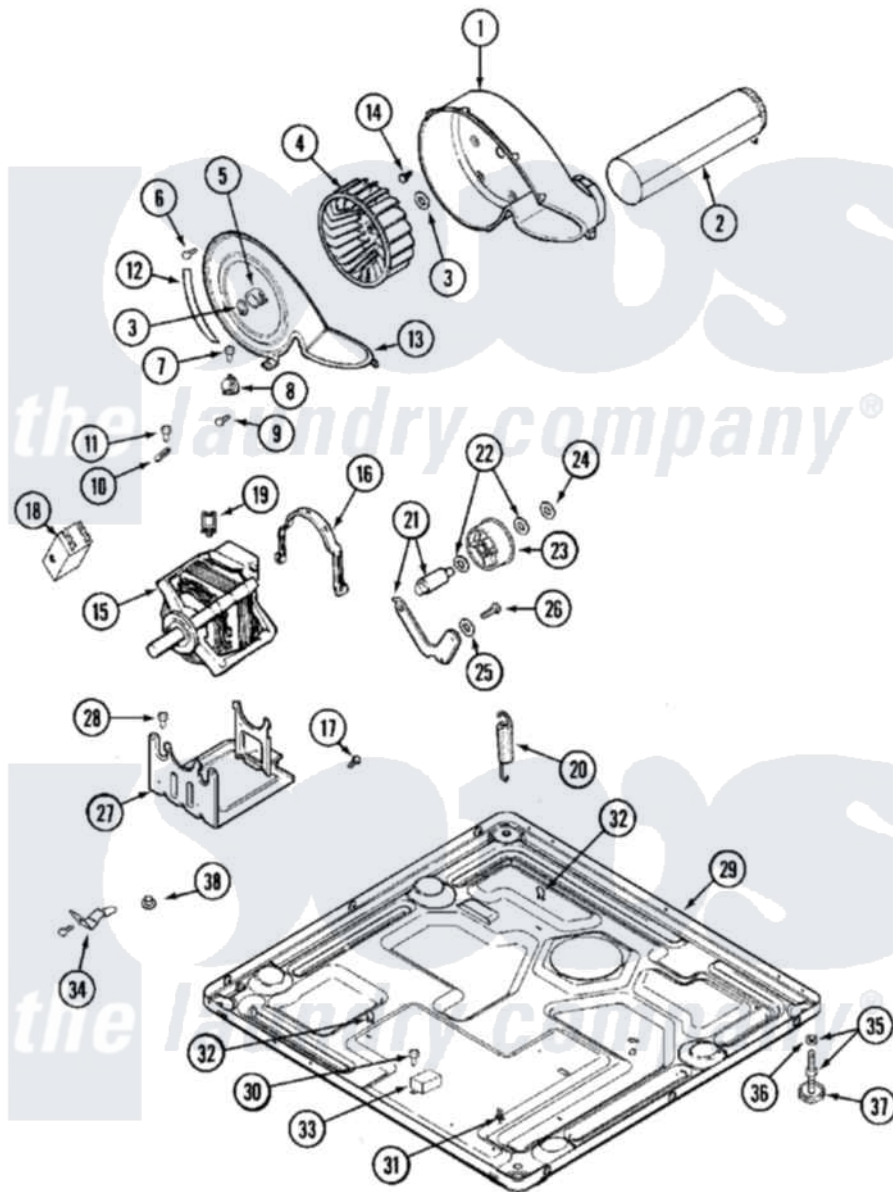

# Maytag MUG15MNAWW 07 - MOTOR DRIVE

Maytag Residential Maytag MUG15MNAWW Dryer Parts Parts Diagram 07 - MOTOR DRIVE  
 Click on the part number to view part

Item	Original Part Number	Replaced By	Status	Part Description
001	<a href="#">33001789</a>			Housing, Blower
002	<a href="#">22001995</a>			Screw Note: Screw, Tumbler Front And Shroud
"	<a href="#">33001800</a>			Duct Assembly, Exhaust
003	410233	<a href="#">9703438</a>		Ring-Retrn
004	<a href="#">33001790</a>			Wheel, Blower
005	<a href="#">312967</a>			Clamp, Blower Housing
006	33001855	<a href="#">33002917</a>		Screw, No.10-16
007	<a href="#">Y313561</a>			Screw---NA
008	<a href="#">303392</a>			Thermostat, Cycling
"	<a href="#">306966</a>			Thermostat, Multi-Temp Part Not Used Mdg26ct-MN Only
009	22001996	<a href="#">3370225</a>		Screw
010	<a href="#">33001762</a>			Fuse, Thermal
011	NLA		Not Available	SCREW, THERMAL CUT-OFF
012	NLA		Not Available	SEAL, BLOWER COVER
013	33001796	<a href="#">33002711</a>		Cover, Blower Housing