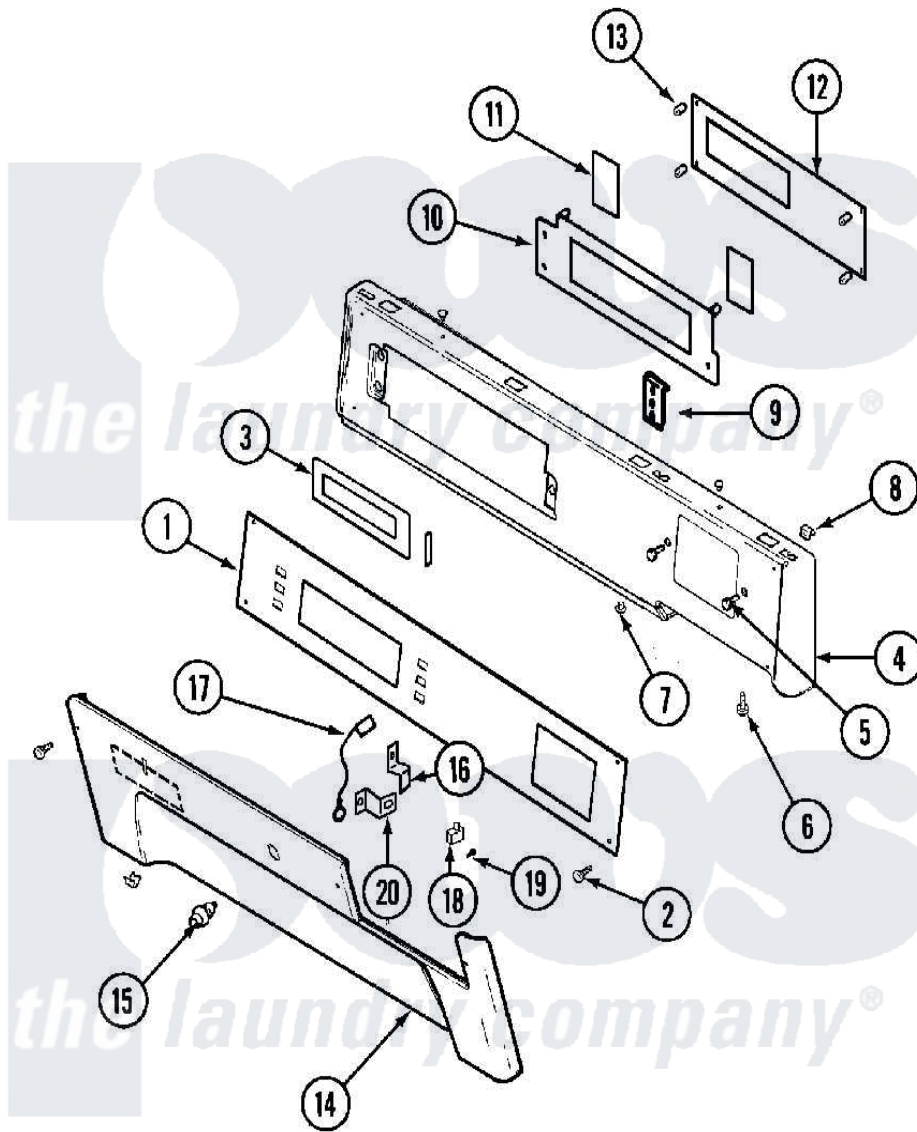

Maytag MUG15PDAEW 01 - CONTROL PANEL

Maytag [Residential Maytag MUG15PDAEW Dryer Parts](#) Parts Diagram 01 - CONTROL PANEL
 Click on the part number to view part

Item	Original Part Number	Replaced By	Status	Part Description
001	33001974		Not Available	OVERLAY, CONTROL PANEL
002	215506			Screw, Control Panel Overlay
003	33001209			Cover, Display
004	33001975	22002457		Panel- Con
"	33002003			Fastener Clip, Control Panel
005	910186	99002757		Screw
006	215506			Screw, Control Panel Overlay
007	33001132	33002342		Plug, Sifht Hole
008	33001977			Fastener, Control Panel
009	33001156			Button, Control
010	33001201			Plate, Control Mounting
011	33001200	33002449		Switch, Membrane
012	33001747	33002605		Circuit Board Assembly
013	33001204			Stand-Off, Ccontrol Board
"	912077			Locknut, Reader Harness
014	215506			Screw, Control Panel Overlay

"	33001978		Panel, Access
"	33001980		Fastener, Access Panel
"	33002004		Clip, Fastener
015	Y206081	W10116737	Lock
016	213750	W10133266	Cam-Lock
017	33001981		Wire, Ground
018	33002117	208042	Switch, Sensor
019	912012	3400409	Screw
020	33001982		Bracket, Switch Mounting
021	33002065		Wire Harness, Main
022	33002060		Bracket, Security
023	22001995		Screw Note: Screw, Tumbler Front And Shroud
"	NLA	Not Available	NUT, SECURITY