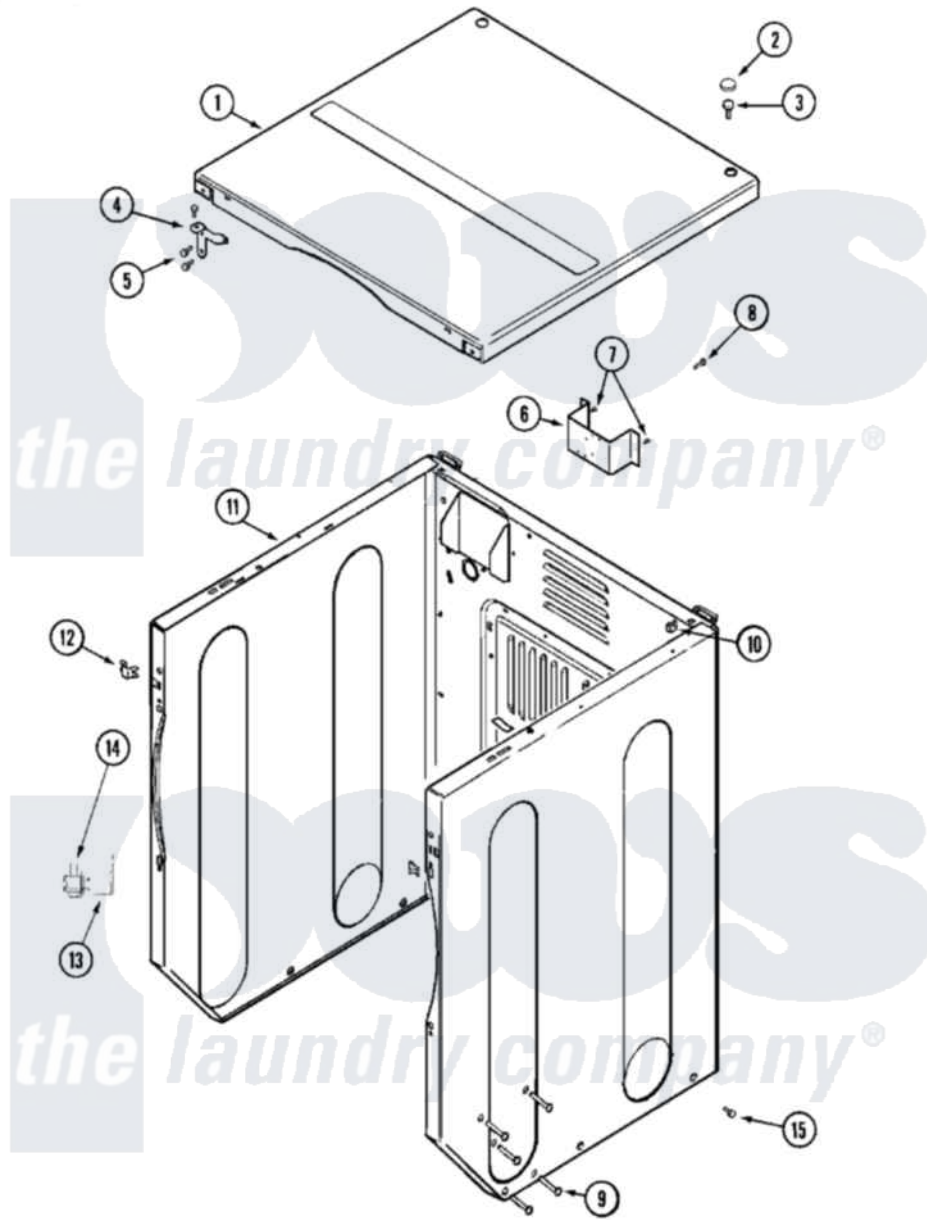

Maytag MUG15PDAEW 03 - CABINET-FRONT (UPPER)

Maytag Residential Maytag MUG15PDAEW Dryer Parts Parts Diagram 03 - CABINET-FRONT (UPPER)
 Click on the part number to view part

Item	Original Part Number	Replaced By	Status	Part Description
001	33001995	33002124		Cover, Top
002	33001997			Plug, Hole
003	22001883	214354		Screw, Top Cover To Cabnt.
004	33001998			Bracket, Top Cover
"	33001999			Bracket, Top Cover
005	22001995			Screw Note: Screw, Tumbler Front And Shroud
006	NLA		Not Available	BRACKET, TERMINAL BLOCK---NA
007	22001995			Screw Note: Screw, Tumbler Front And Shroud
008	NLA		Not Available	SCREW, GROUND LUG
009	NLA		Not Available	WASHER, GROUND LUG
010	22001502			Fastener, U-NUT
011	NLA		Not Available	CABINET (WHT)
012	33001980			Fastener, Access Panel
013	Y313561			Screw---NA