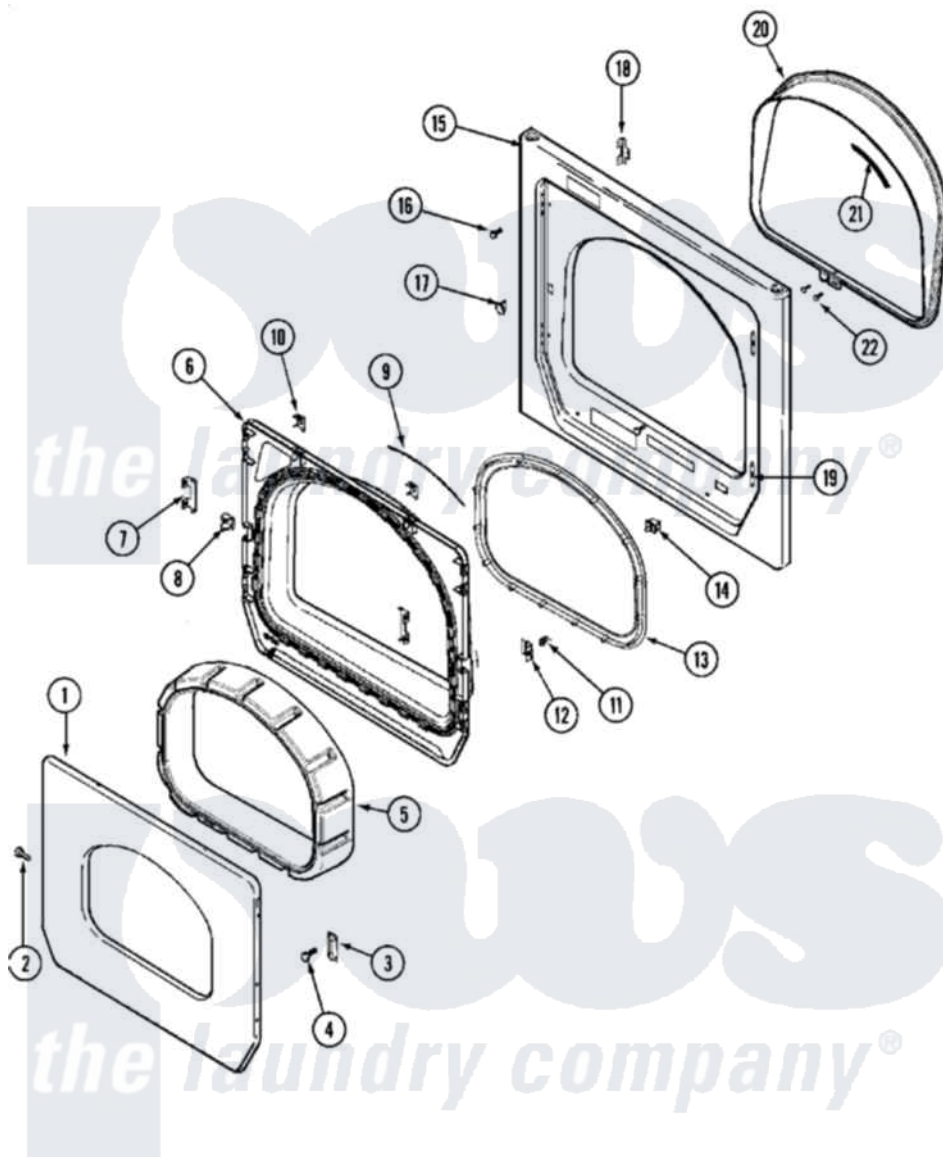

Maytag MUG15PDAEW 04 - DOOR (UPPER)

Maytag Residential Maytag MUG15PDAEW Dryer Parts Parts Diagram 04 - DOOR (UPPER)
 Click on the part number to view part

Item	Original Part Number	Replaced By	Status	Part Description
001	33002015			Door, Outer
002	22002063			Screw No.8-18AB Wafer Head
003	33002017			Hinge, Door
004	22002062	98006631		Screw
005	22002300	9740848		Screw, Mixing Valve Mounting
"	33002018	33002780		Door Tunnel W` Handle
006	33002020			Door, Inner W/Seal
007	22002038			Clip, Door
008	33001763			Plug, Inner Door
009	33002094			Seal, Door
010	22002039			Clip, Door
011	33001761			Strike, Door
012	33001793			Bracket, Strike
013	33002022	33002607		Lens, Door
014	33002250	33002166		Switch, Door
015	33001711	33002936		Medallion-

"	33002023	33002081	Panel, Front
"	33002051		Not Available
016	33001486	98008544	SCREW, FRONT PANEL
017	33001791	306436	Screw
018	33002025		Door Latch Kit--W
019	33001175		Twin Speednut
020	33002026		Cover, Hinge Hole
021	33001767		Extension, Tumbler Front
022	33001855	33002917	Seal, Shroud
			Screw, No.10-16