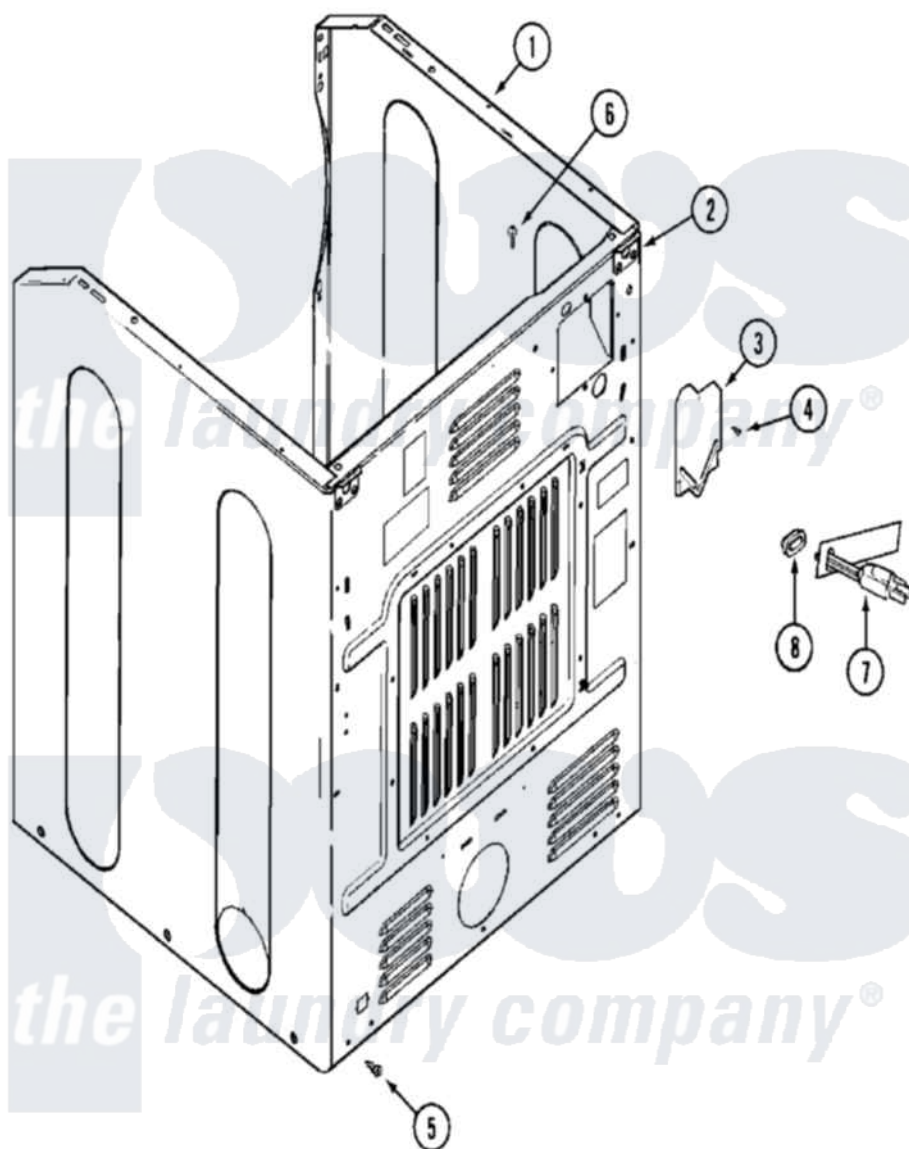

Maytag MUG15PDAEW 05 - CABINET-REAR

Maytag Residential Maytag MUG15PDAEW Dryer Parts Parts Diagram 05 - CABINET-REAR
 Click on the part number to view part

Item	Original Part Number	Replaced By	Status	Part Description
001	NLA		Not Available	CABINET (WHT-LWR)
"	Y310376			Clip, Door Switch Harness
002	NLA		Not Available	BRACKET, CABINET HINGE
003	33001795			Cover, Terminal Block
004	22001995			Screw Note: Screw, Tumbler Front And Shroud
005	22001995			Screw Note: Screw, Tumbler Front And Shroud
006	210186	3370225		Screw
007	208749		Not Available	CORD, POWER (EXPORT)
008	216183			Grommet, Cord Export