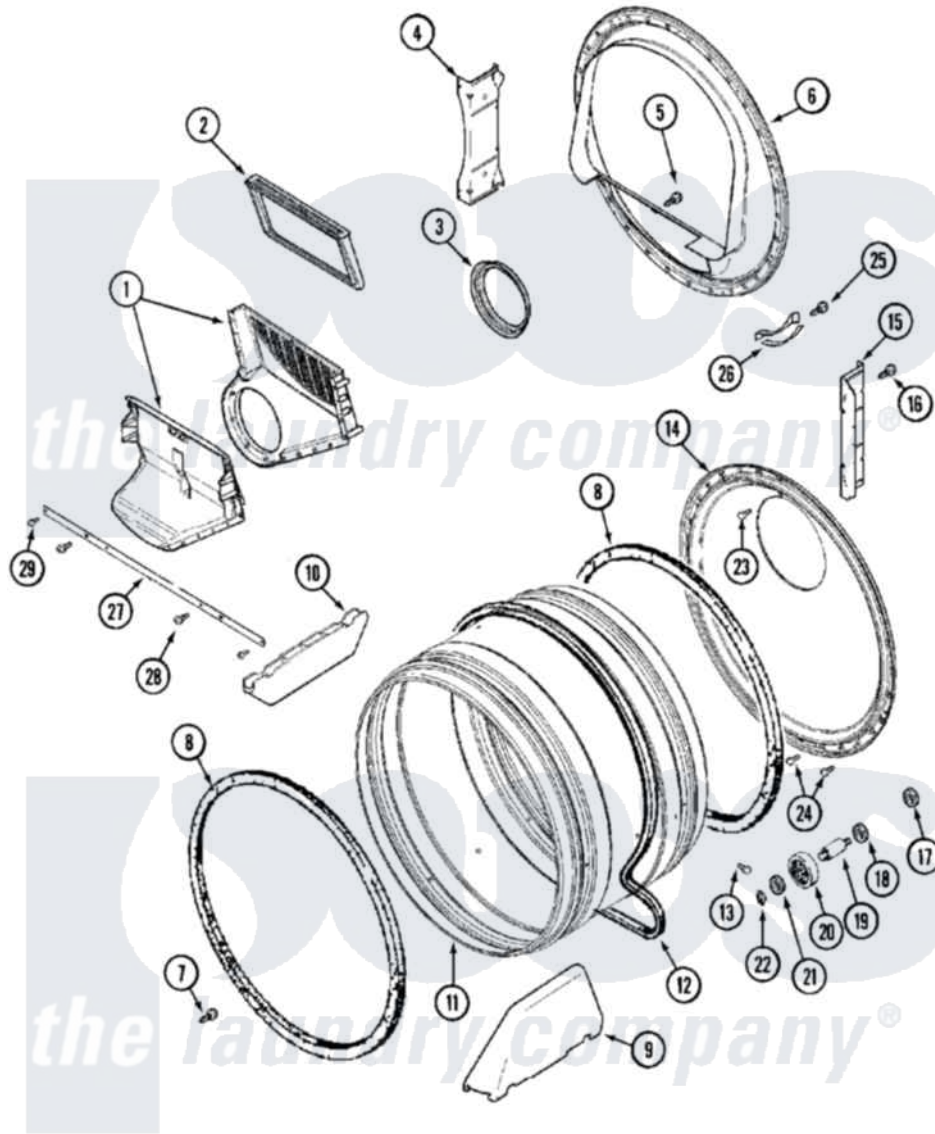

Maytag MUG15PDAEW 06 - TUMBLER

Maytag [Residential Maytag MUG15PDAEW Dryer Parts](#) Parts Diagram 06 - TUMBLER
 Click on the part number to view part

Item	Original Part Number	Replaced By	Status	Part Description
001	33001799			Outlet Duct Assembly Note: Outlet Duct Assembly
002	33001804	33002790		Lint Filter
003	33001758	33002560		Seal, Blower
004	NLA		Not Available	SUPPORT, TUMBLER FRONT
005	NLA		Not Available	SCREW, OUTLET DUCT
006	33001802			Front, Tumbler
007	33001855	33002917		Screw, No.10-16
008	33001807			Seal, Tumbler
009	33002032			Baffle
010	33001755			Baffle
011	33001794	33001889		Tumbler
012	33001777	33002535		V-Belt
013	33001788	33002973		Screw, No.9-15 X 1.00 Hx WS
014	33001801			Back, Tumbler
015	NLA		Not Available	SUPPORT, BACK

016	22001995		Screw Note: Screw, Tumbler Front And Shroud
017	33001443		Nut, Hex
018	Y313347	312535	Washer, Vault Mounting Brk.
019	Y312948	6-3129480	Shaft- Tumbler
020	Y303373	12001541	Drum Roller/Washer Assembly--W
021	312535		Washer, Vault Mounting Brk.
022	410233	9703438	Ring-Retrn
023	210932		Screw, No.8 X 9/16 Ctsk Note: Screw, Inlet Duct
024	22001996	3370225	Screw
025	210720		Rivet, Bearing To Tumbler Fmt
026	306508		Tumbler Bearing Kit ---W
027	33002039		Brace, Tumbler Front
028	33001768		Screw, Shroud Note: Screw, Shroud And Outlet Duct
029	22001995		Screw Note: Screw, Tumbler Front And Shroud