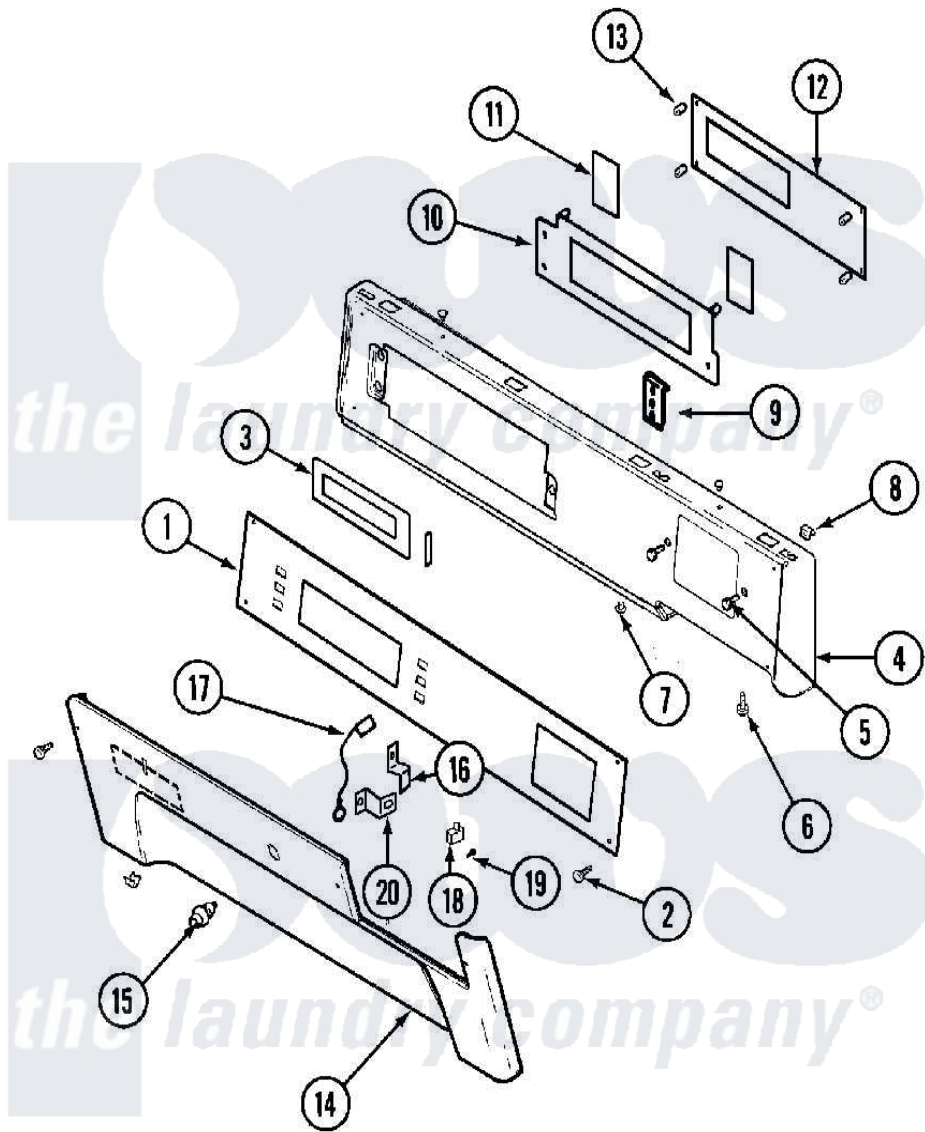

# Maytag MUG15PDAGW 01 - CONTROL PANEL (UPPER)

Maytag Residential Maytag MUG15PDAGW Dryer Parts Parts Diagram 01 - CONTROL PANEL (UPPER)  
 Click on the part number to view part

Item	Original Part Number	Replaced By	Status	Part Description
001	33001974		Not Available	OVERLAY, CONTROL PANEL
002	<a href="#">215506</a>			Screw, Control Panel Overlay
003	<a href="#">33001209</a>			Cover, Display
004	33001975	<a href="#">22002457</a>		Panel- Con
"	<a href="#">33002003</a>			Fastener Clip, Control Panel
005	910186	<a href="#">99002757</a>		Screw
006	<a href="#">215506</a>			Screw, Control Panel Overlay
007	33001132	<a href="#">33002342</a>		Plug, Sifht Hole
008	<a href="#">33001977</a>			Fastener, Control Panel
009	<a href="#">33001156</a>			Button, Control
010	<a href="#">33001201</a>			Plate, Control Mounting
011	33001200	<a href="#">33002449</a>		Switch, Membrane
012	33001747	<a href="#">33002605</a>		Circuit Board Assembly
013	<a href="#">33001204</a>			Stand-Off, Ccontrol Board
"	<a href="#">912077</a>			Locknut, Reader Harness
014	<a href="#">215506</a>			Screw, Control Panel Overlay

"	<a href="#">33001978</a>		Panel, Access
"	<a href="#">33001980</a>		Fastener, Access Panel
"	<a href="#">33002004</a>		Clip, Fastener
015	Y206081	<a href="#">W10116737</a>	Lock
016	213750	<a href="#">W10133266</a>	Cam-Lock
017	<a href="#">33001981</a>		Wire, Ground
018	33002117	<a href="#">208042</a>	Switch, Sensor
019	912012	<a href="#">3400409</a>	Screw
020	<a href="#">33001982</a>		Bracket, Switch Mounting
021	<a href="#">33002065</a>		Wire Harness, Main
"	<a href="#">33002068</a>		Wire Harness, Main
022	<a href="#">33002060</a>		Bracket, Security
023	<a href="#">22001995</a>		Screw Note: Screw, Tumbler Front And Shroud
"	NLA	Not Available	NUT, SECURITY