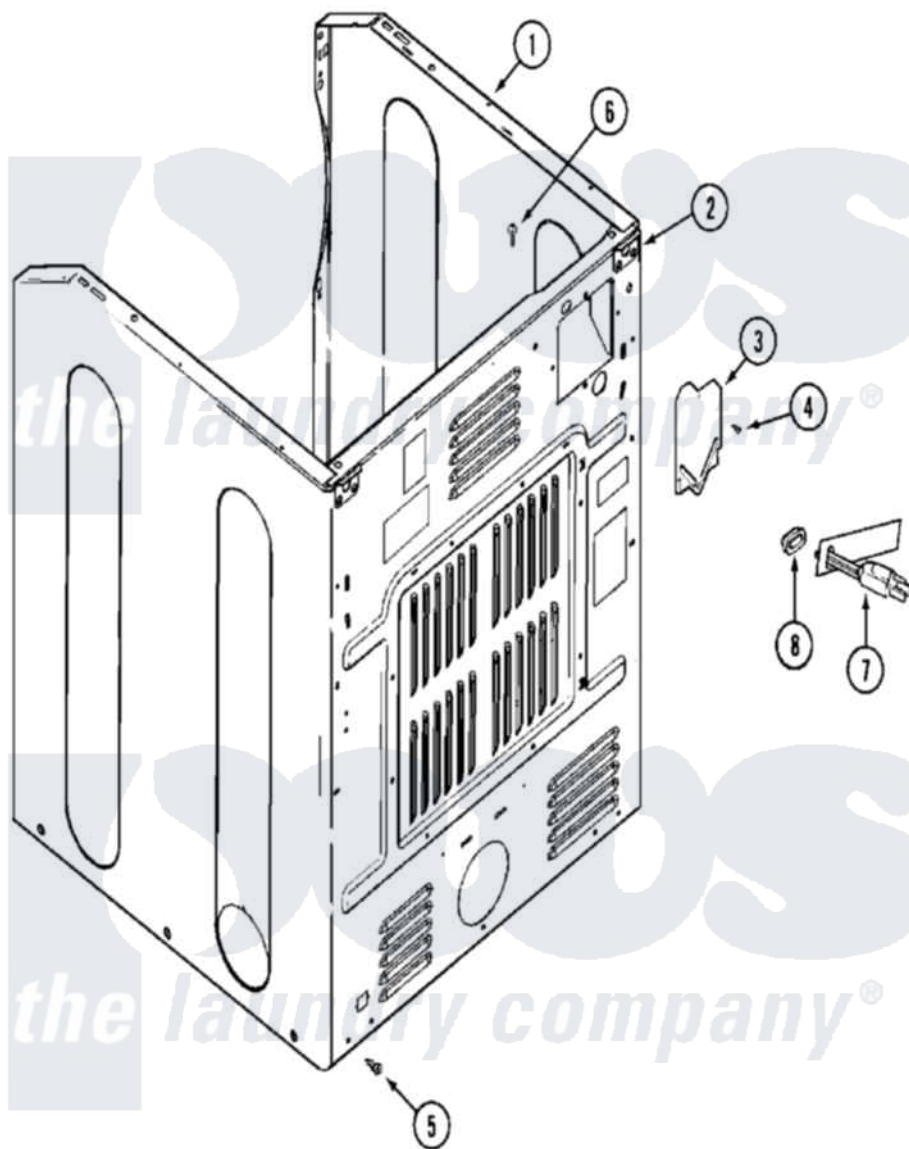

# Maytag MUG15PDAGW 05 - CABINET-REAR

Maytag Residential Maytag MUG15PDAGW Dryer Parts Parts Diagram 05 - CABINET-REAR  
 Click on the part number to view part

Item	Original Part Number	Replaced By	Status	Part Description
001	NLA		Not Available	CABINET (WHT-LWR)
002	NLA		Not Available	BRACKET, CABINET HINGE
003	<a href="#">33001795</a>			Cover, Terminal Block
004	<a href="#">22001995</a>			Screw Note: Screw, Tumbler Front And Shroud
005	<a href="#">22001995</a>			Screw Note: Screw, Tumbler Front And Shroud
006	210186	<a href="#">3370225</a>		Screw
007	33001819		Not Available	CORD, POWER (AS WRAPPED)
008	<a href="#">216183</a>			Grommet, Cord Export