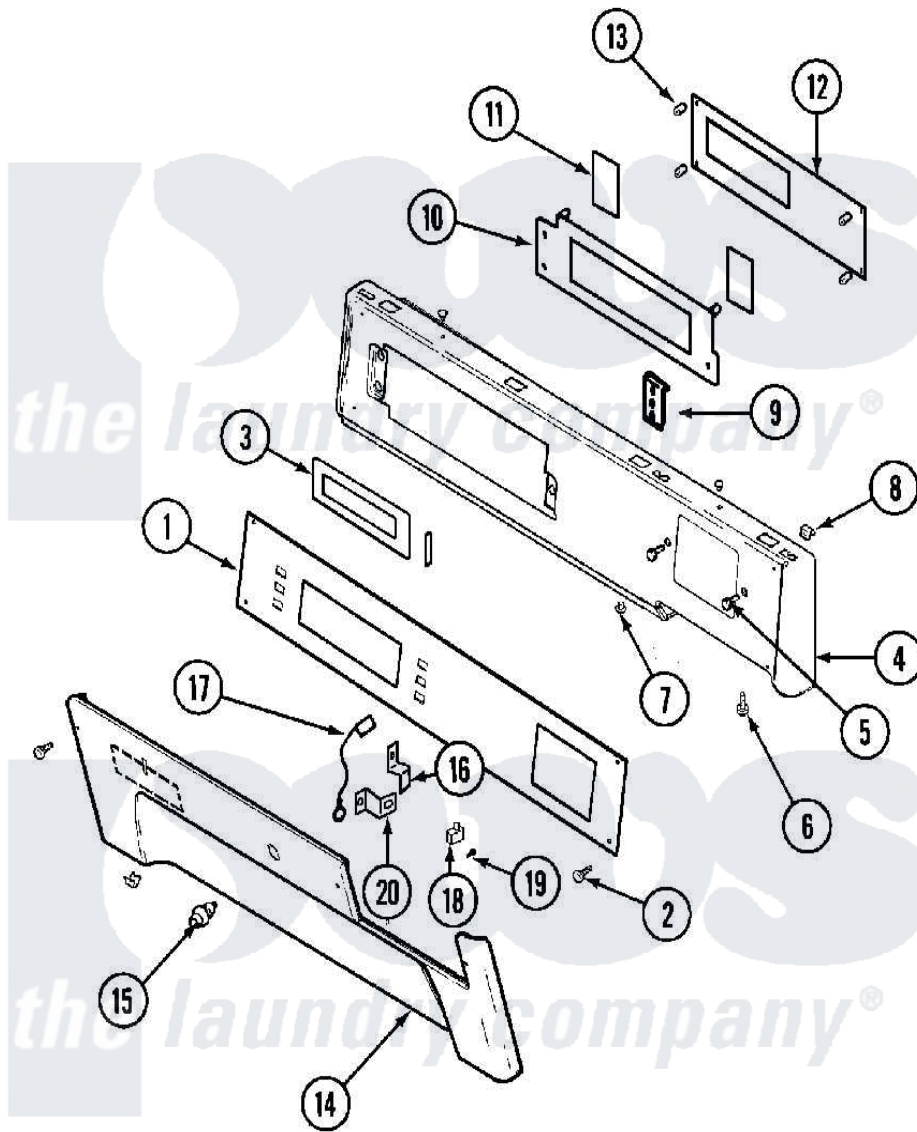

# Maytag MUG15PDAWA 01 - CONTROL PANEL

Maytag [Residential Maytag MUG15PDAWA Dryer Parts](#) Parts Diagram 01 - CONTROL PANEL  
 Click on the part number to view part

Item	Original Part Number	Replaced By	Status	Part Description
001	33001974		Not Available	OVERLAY, CONTROL PANEL
002	<a href="#">215506</a>			Screw, Control Panel Overlay
003	<a href="#">33001209</a>			Cover, Display
004	33001975	<a href="#">22002457</a>		Panel- Con
"	33001976	<a href="#">33002377</a>		Panel, Control
"	<a href="#">33002003</a>			Fastener Clip, Control Panel
005	22002062	<a href="#">98006631</a>		Screw
"	910186	<a href="#">99002757</a>		Screw
006	<a href="#">215506</a>			Screw, Control Panel Overlay
007	33001132	<a href="#">33002342</a>		Plug, Sifht Hole
"	33001168		Not Available	PLUG, SIGHT HOLE (ALM)
008	<a href="#">33001977</a>			Fastener, Control Panel
009	<a href="#">33001156</a>			Button, Control
010	<a href="#">33001201</a>			Plate, Control Mounting
011	33001200	<a href="#">33002449</a>		Switch, Membrane
012	33001747	<a href="#">33002605</a>		Circuit Board Assembly

013	<a href="#">33001204</a>		Stand-Off, Ccontrol Board
"	<a href="#">912077</a>		Locknut, Reader Harness
014	<a href="#">215506</a>		Screw, Control Panel Overlay
"	<a href="#">33001978</a>		Panel, Access
"	33001979	<a href="#">33001978</a>	Panel, Access
"	<a href="#">33001980</a>		Fastener, Access Panel
"	<a href="#">33002004</a>		Clip, Fastener
015	Y206081	<a href="#">W10116737</a>	Lock
016	213750	<a href="#">W10133266</a>	Cam-Lock
017	<a href="#">33001981</a>		Wire, Ground
018	33002117	<a href="#">208042</a>	Switch, Sensor
019	912012	<a href="#">3400409</a>	Screw
020	<a href="#">33001982</a>		Bracket, Switch Mounting
021	<a href="#">33002052</a>		Wire Harness, Main
022	<a href="#">33002060</a>		Bracket, Security
023	<a href="#">22001995</a>		Screw Note: Screw, Tumbler Front And Shroud
"	NLA	Not Available	NUT, SECURITY