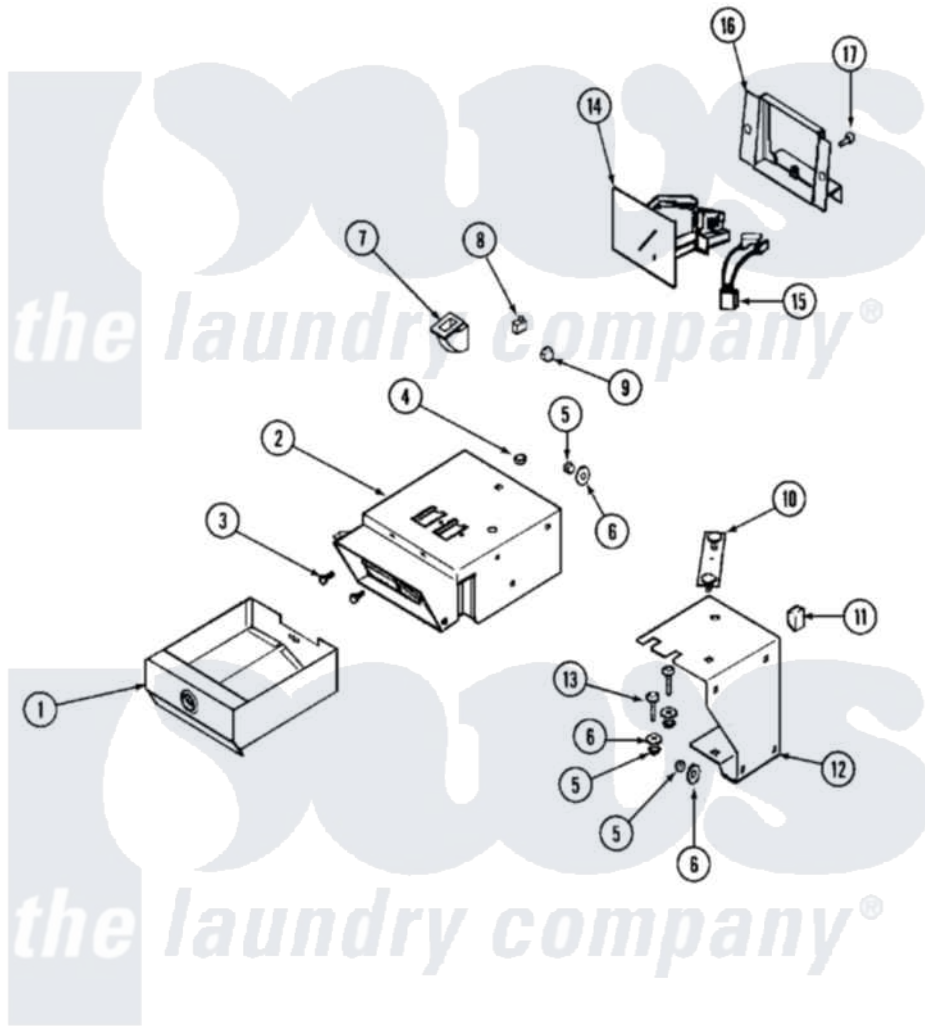

Maytag MUG15PDAWA 02 - CONTROL CENTER

Maytag [Residential Maytag MUG15PDAWA Dryer Parts](#) Parts Diagram 02 - CONTROL CENTER
 Click on the part number to view part

Item	Original Part Number	Replaced By	Status	Part Description
001	33001984	Y33001983		Box, Coin
"	Y33001983			Box, Coin
002	33001987			(ALM)
"	Y33001986			Vault, Coin
003	212707	3196385		Screw
004	Y052740	62739		Nut, Lock
005	Y052734			Nut, Carrage Bolts And Bracket
006	312535			Washer, Vault Mounting Brk.
"	NLA		Not Available	WASHER, VAULT MOUNTING BRK.
007	314635			Chute, Coin
008	33001250			Switch, Vault And Service Door
009	NLA		Not Available	NUT, CAGE
010	22001810		Not Available	STRAP, MOUNTING
011	33001989			Retainer, Vault Switch

012	33001990		Bracket, Mounting Vault
013	33001991		Bolt, Carriage
014	216200		Face Plate Return Button
"	22001873	22004112	Coin Drop Greenwald Us.25
"	22002144		Single Faceplate
015	314665		Screw, Switch Assembly
"	33001985		Switch, Optic
016	33001992		Bracket, Coin Drop Mount.
"	33001993	33001992	Bracket, Coin Drop Mount.
017	Y313561		Screw---NA
"	910181		Lockwasher, Terminal Block