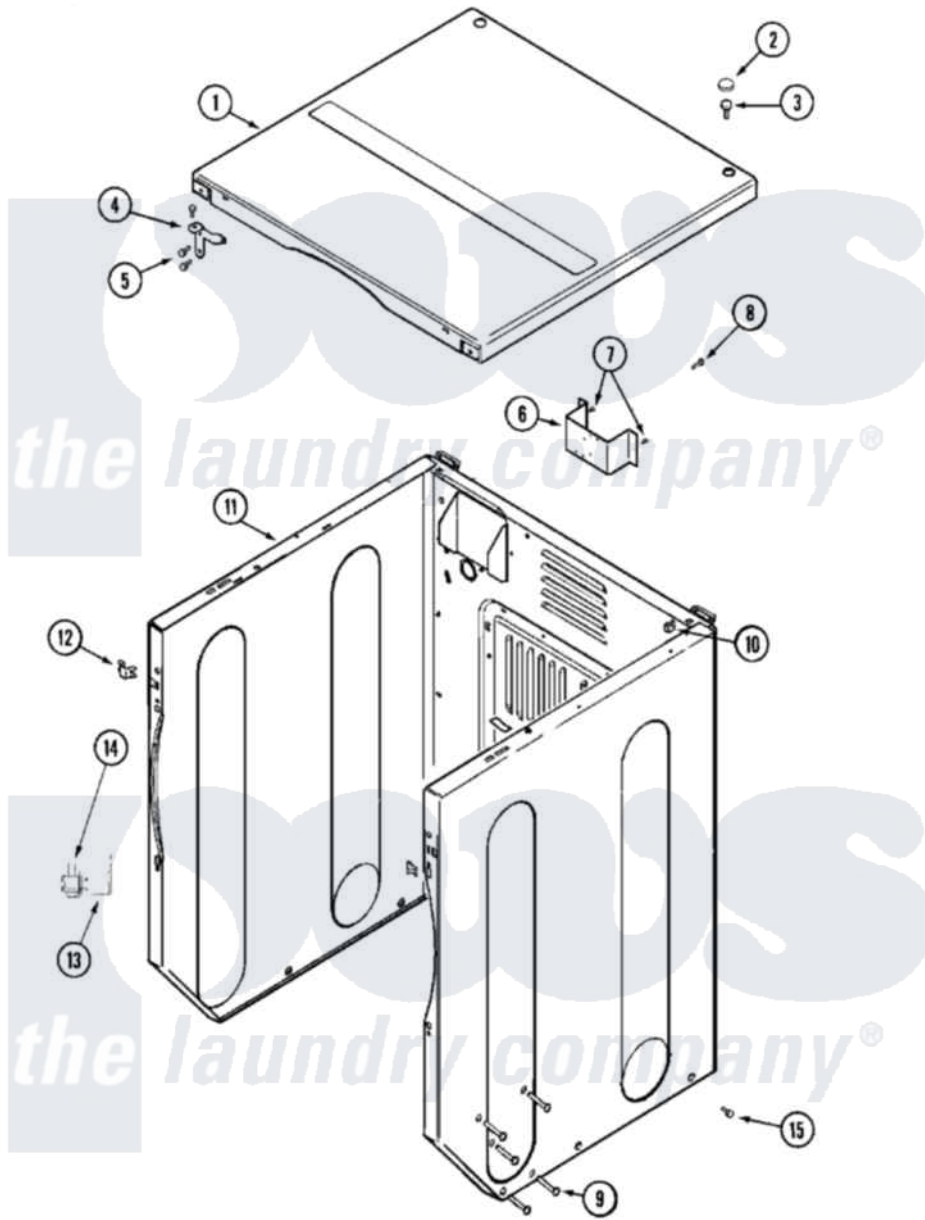

Maytag MUG15PDAWA 03 - CABINET-FRONT (UPPER)

Maytag Residential Maytag MUG15PDAWA Dryer Parts Parts Diagram 03 - CABINET-FRONT (UPPER)
 Click on the part number to view part

Item	Original Part Number	Replaced By	Status	Part Description
001	33001995	33002124		Cover, Top
"	NLA		Not Available	(ALM)
002	33001997			Plug, Hole
003	22001883	214354		Screw, Top Cover To Cabnt.
004	33001998			Bracket, Top Cover
"	33001999			Bracket, Top Cover
005	22001995			Screw Note: Screw, Tumbler Front And Shroud
006	NLA		Not Available	BRACKET, TERMINAL BLOCK---NA
007	22001995			Screw Note: Screw, Tumbler Front And Shroud
008	NLA		Not Available	SCREW, GROUND LUG
009	NLA		Not Available	WASHER, GROUND LUG
010	22001502			Fastener, U-NUt
011	NLA		Not Available	CABINET (WHT)
012	33001980			Fastener, Access Panel