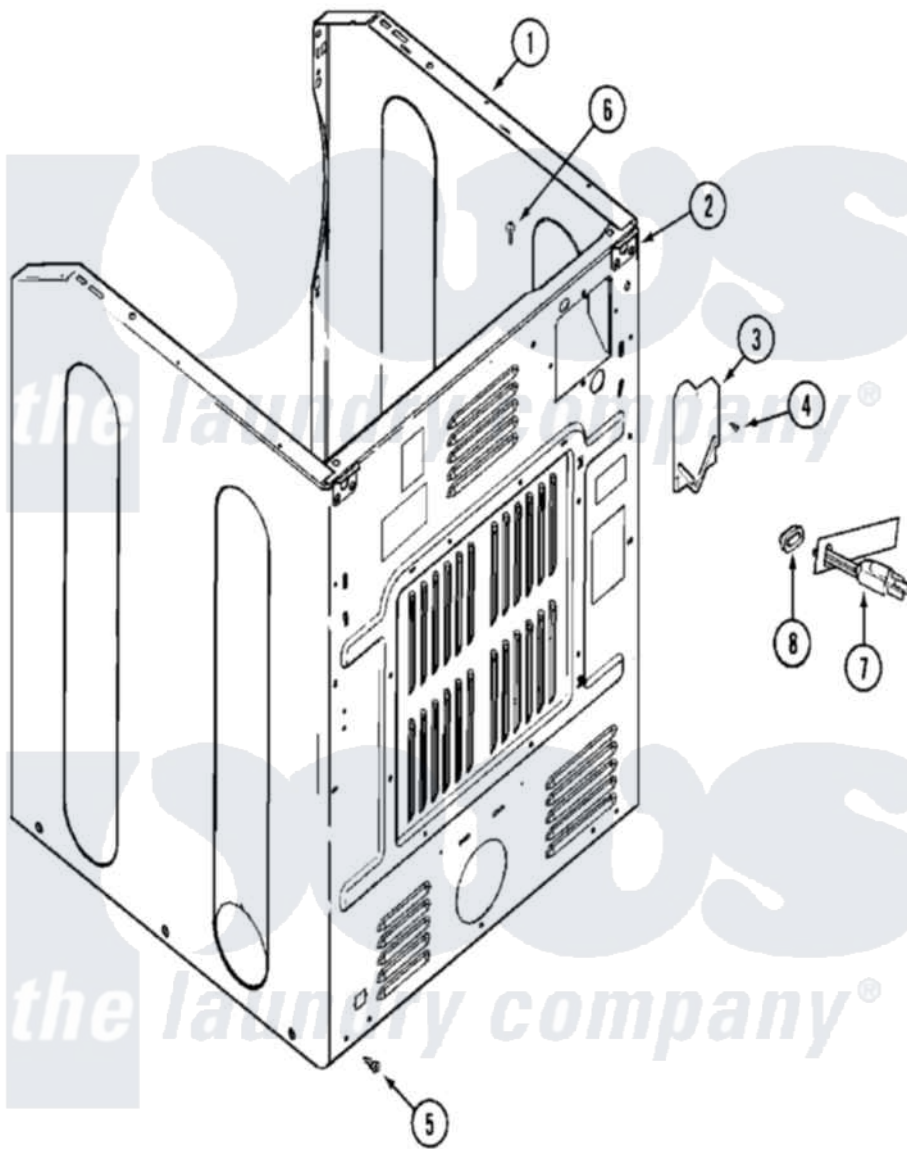

Maytag MUG15PDAWA 05 - CABINET-REAR

Maytag Residential Maytag MUG15PDAWA Dryer Parts Parts Diagram 05 - CABINET-REAR
 Click on the part number to view part

Item	Original Part Number	Replaced By	Status	Part Description
001	NLA		Not Available	CABINET (WHT-LWR)
"	Y310376			Clip, Door Switch Harness
002	NLA		Not Available	BRACKET, CABINET HINGE
003	33001795			Cover, Terminal Block
004	22001995			Screw Note: Screw, Tumbler Front And Shroud
005	22001995			Screw Note: Screw, Tumbler Front And Shroud
006	210186	3370225		Screw
007	208784	22003062		Cord, Power
008	211881			Grommet, Cord Part Not Used- Gas Models Only