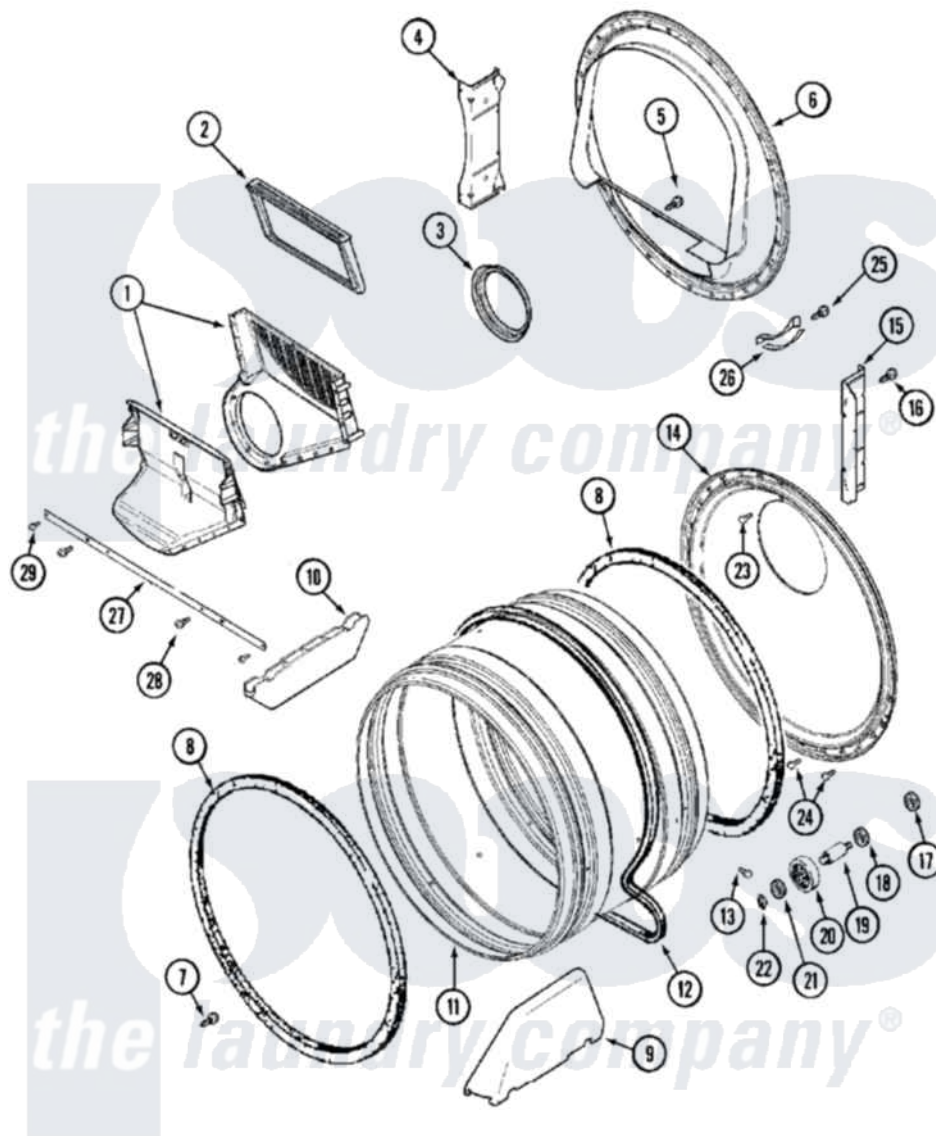

Maytag MUG15PDAWA 06 - TUMBLER

Maytag [Residential Maytag MUG15PDAWA Dryer Parts](#) Parts Diagram 06 - TUMBLER
 Click on the part number to view part

Item	Original Part Number	Replaced By	Status	Part Description
001	33001799			Outlet Duct Assembly Note: Outlet Duct Assembly
002	33001804	33002790		Lint Filter
003	33001758	33002560		Seal, Blower
004	NLA		Not Available	SUPPORT, TUMBLER FRONT
005	NLA		Not Available	SCREW, OUTLET DUCT
006	33001802			Front, Tumbler
007	33001855	33002917		Screw, No.10-16
008	33001807			Seal, Tumbler
009	33002032			Baffle
010	33001755			Baffle
011	33001794	33001889		Tumbler
012	33001777	33002535		V-Belt
013	33001788	33002973		Screw, No.9-15 X 1.00 Hx WS
014	33001801			Back, Tumbler
015	NLA		Not Available	SUPPORT, BACK

016	22001995		Screw Note: Screw, Tumbler Front And Shroud
017	33001443		Nut, Hex
018	Y313347	312535	Washer, Vault Mounting Brk.
019	Y312948	6-3129480	Shaft- Tumbler
020	Y303373	12001541	Drum Roller/Washer Assembly--W
021	312535		Washer, Vault Mounting Brk.
022	410233	9703438	Ring-Retrn
023	210932		Screw, No.8 X 9/16 Ctsk Note: Screw, Inlet Duct
024	22001996	3370225	Screw
025	210720		Rivet, Bearing To Tumbler Fmt
026	306508		Tumbler Bearing Kit ---W
027	33002039		Brace, Tumbler Front
028	33001768		Screw, Shroud Note: Screw, Shroud And Outlet Duct
029	22001995		Screw Note: Screw, Tumbler Front And Shroud