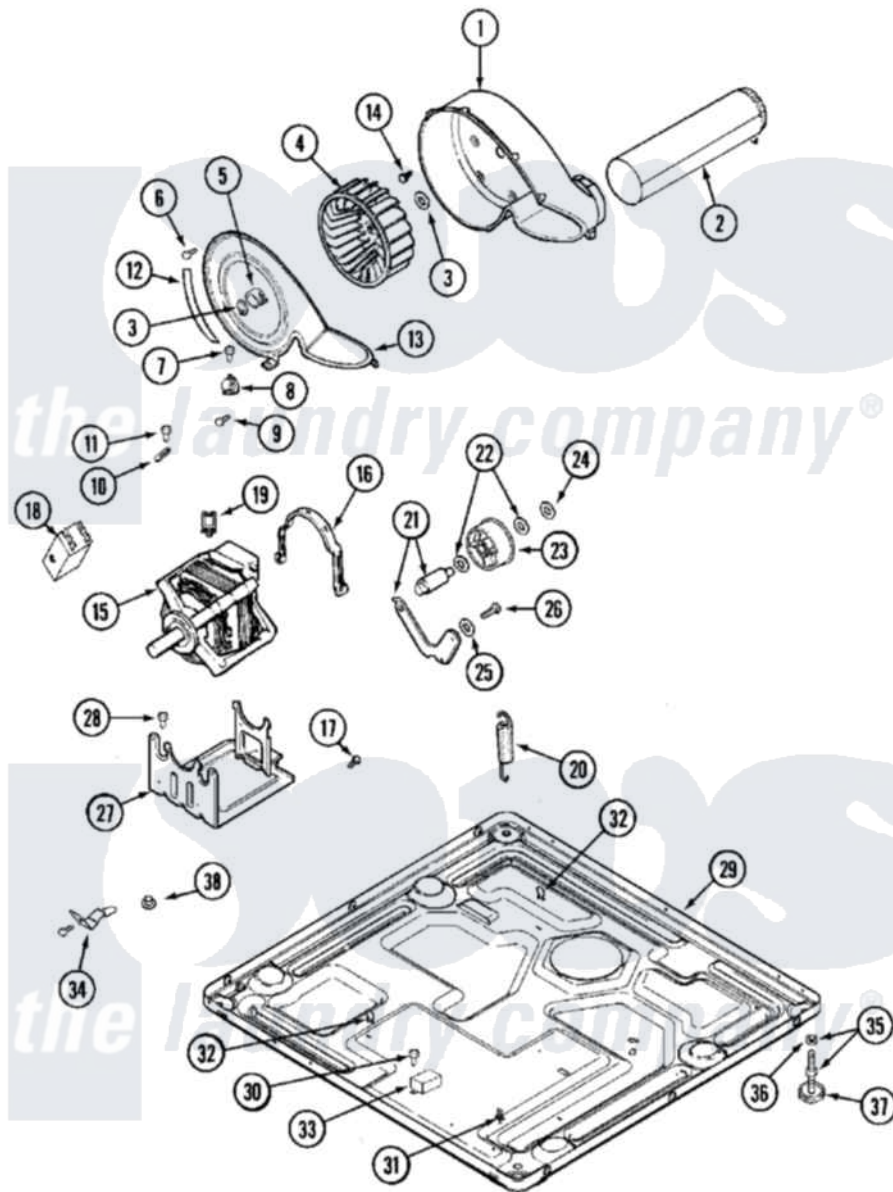

Maytag MUG15PDAWA 08 - MOTOR DRIVE

Maytag Residential Maytag MUG15PDAWA Dryer Parts Parts Diagram 08 - MOTOR DRIVE
 Click on the part number to view part

Item	Original Part Number	Replaced By	Status	Part Description
001	33001789			Housing, Blower
002	22001995			Screw Note: Screw, Tumbler Front And Shroud
"	33001800			Duct Assembly, Exhaust
"	33002185			Duct Assembly, Exhaust
003	410233	9703438		Ring-Retrnr
004	33001790			Wheel, Blower
005	312967			Clamp, Blower Housing
006	33001855	33002917		Screw, No.10-16
007	Y313561			Screw----NA
008	307208			Thermistor, Temp. Control
"	33303391			Thermostat, Cycling
009	22001996	3370225		Screw
010	33001762			Fuse, Thermal
011	NLA		Not Available	SCREW, THERMAL CUT-OFF
012	NLA		Not Available	SEAL, BLOWER COVER
013	33001796	33002711		Cover, Blower Housing