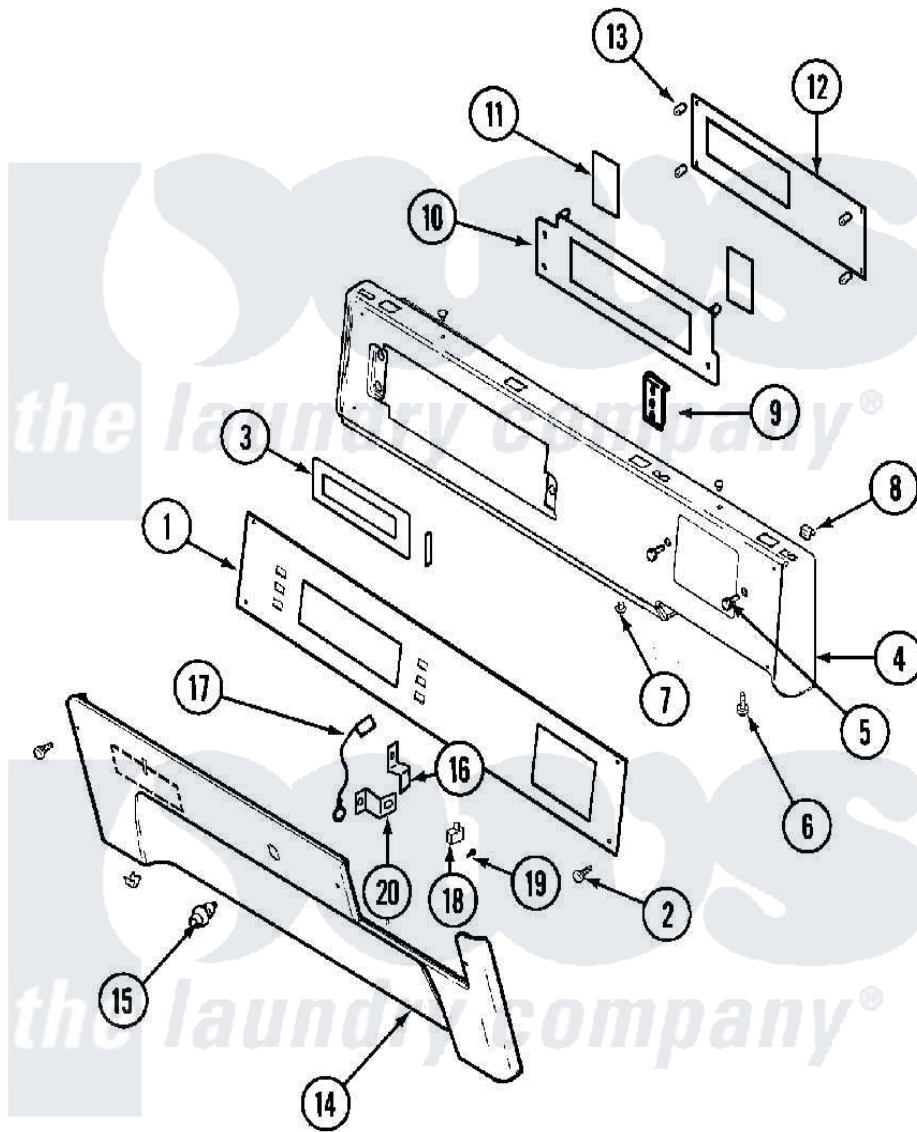

# Maytag MUG15PDAWW 01 - CONTROL PANEL

Maytag Residential Maytag MUG15PDAWW Dryer Parts Parts Diagram 01 - CONTROL PANEL  
 Click on the part number to view part

Item	Original Part Number	Replaced By	Status	Part Description
001	33001974		Not Available	OVERLAY, CONTROL PANEL
002	<a href="#">215506</a>			Screw, Control Panel Overlay
003	<a href="#">33001209</a>			Cover, Display
004	33001975	<a href="#">22002457</a>		Panel- Con
"	33001976	<a href="#">33002377</a>		Panel, Control
"	<a href="#">33002003</a>			Fastener Clip, Control Panel
005	22002062	<a href="#">98006631</a>		Screw
"	910186	<a href="#">99002757</a>		Screw
006	<a href="#">215506</a>			Screw, Control Panel Overlay
007	33001132	<a href="#">33002342</a>		Plug, Sifht Hole
"	33001168		Not Available	PLUG, SIGHT HOLE (ALM)
008	<a href="#">33001977</a>			Fastener, Control Panel
009	<a href="#">33001156</a>			Button, Control
010	<a href="#">33001201</a>			Plate, Control Mounting
011	33001200	<a href="#">33002449</a>		Switch, Membrane
012	33001747	<a href="#">33002605</a>		Circuit Board Assembly

013	<a href="#">33001204</a>		Stand-Off, Ccontrol Board
"	<a href="#">912077</a>		Locknut, Reader Harness
014	<a href="#">215506</a>		Screw, Control Panel Overlay
"	<a href="#">33001978</a>		Panel, Access
"	33001979	<a href="#">33001978</a>	Panel, Access
"	<a href="#">33001980</a>		Fastener, Access Panel
"	<a href="#">33002004</a>		Clip, Fastener
015	Y206081	<a href="#">W10116737</a>	Lock
016	213750	<a href="#">W10133266</a>	Cam-Lock
017	<a href="#">33001981</a>		Wire, Ground
018	33002117	<a href="#">208042</a>	Switch, Sensor
019	912012	<a href="#">3400409</a>	Screw
020	<a href="#">33001982</a>		Bracket, Switch Mounting
021	<a href="#">33002052</a>		Wire Harness, Main
022	<a href="#">33002060</a>		Bracket, Security
023	<a href="#">22001995</a>		Screw Note: Screw, Tumbler Front And Shroud
"	NLA	Not Available	NUT, SECURITY