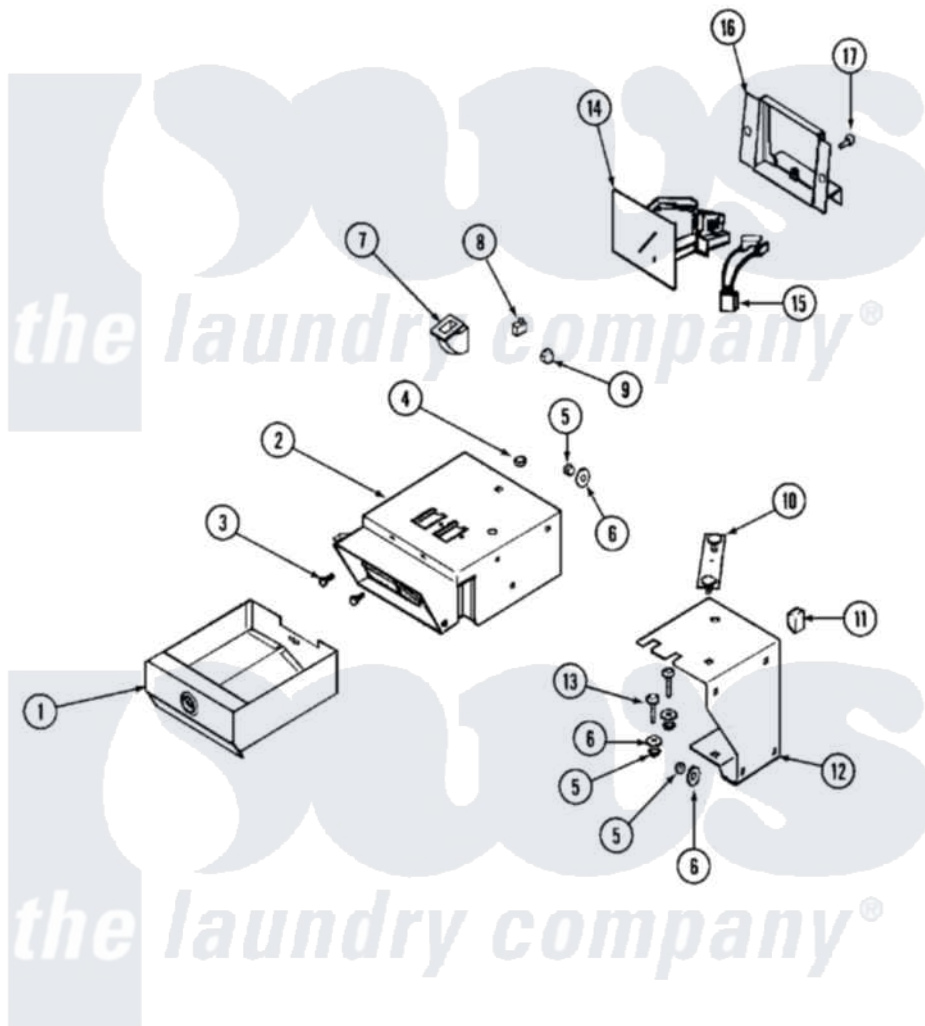

Maytag MUG15PDAWW 02 - CONTROL CENTER

Maytag [Residential Maytag MUG15PDAWW Dryer Parts](#) Parts Diagram 02 - CONTROL CENTER
 Click on the part number to view part

Item	Original Part Number	Replaced By	Status	Part Description
001	33001984	Y33001983		Box, Coin
"	Y33001983			Box, Coin
002	33001987			(ALM)
"	Y33001986			Vault, Coin
003	212707	3196385		Screw
004	Y052740	62739		Nut, Lock
005	Y052734			Nut, Carrage Bolts And Bracket
006	312535			Washer, Vault Mounting Brk.
"	NLA		Not Available	WASHER, VAULT MOUNTING BRK.
007	314635			Chute, Coin
008	33001250			Switch, Vault And Service Door
009	NLA		Not Available	NUT, CAGE
010	22001810		Not Available	STRAP, MOUNTING
011	33001989			Retainer, Vault Switch

012	33001990		Bracket, Mounting Vault
013	33001991		Bolt, Carriage
014	216200		Face Plate Return Button
"	22001873	22004112	Coin Drop Greenwald Us.25
"	22002144		Single Faceplate
015	314665		Screw, Switch Assembly
"	33001985		Switch, Optic
016	33001992		Bracket, Coin Drop Mount.
"	33001993	33001992	Bracket, Coin Drop Mount.
017	Y313561		Screw---NA
"	910181		Lockwasher, Terminal Block