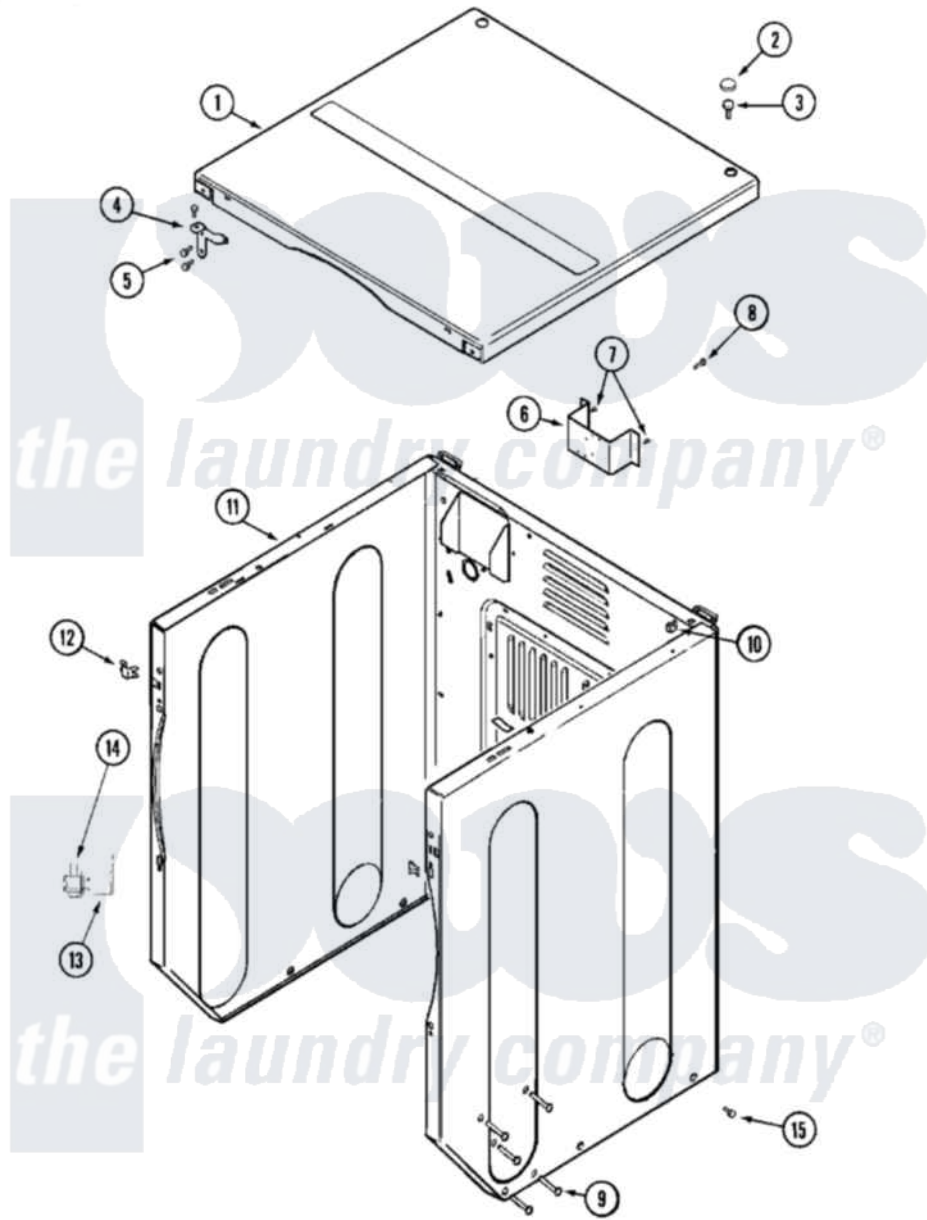

Maytag MUG15PDAWW 03 - CABINET-FRONT (UPPER)

Maytag Residential Maytag MUG15PDAWW Dryer Parts Parts Diagram 03 - CABINET-FRONT (UPPER)
 Click on the part number to view part

Item	Original Part Number	Replaced By	Status	Part Description
001	33001995	33002124		Cover, Top
"	NLA		Not Available	(ALM)
002	33001997			Plug, Hole
003	22001883	214354		Screw, Top Cover To Cabnt.
004	33001998			Bracket, Top Cover
"	33001999			Bracket, Top Cover
005	22001995			Screw Note: Screw, Tumbler Front And Shroud
006	NLA		Not Available	BRACKET, TERMINAL BLOCK---NA
007	22001995			Screw Note: Screw, Tumbler Front And Shroud
008	NLA		Not Available	SCREW, GROUND LUG
009	NLA		Not Available	WASHER, GROUND LUG
010	22001502			Fastener, U-NUt
011	NLA		Not Available	CABINET (WHT)
012	33001980			Fastener, Access Panel