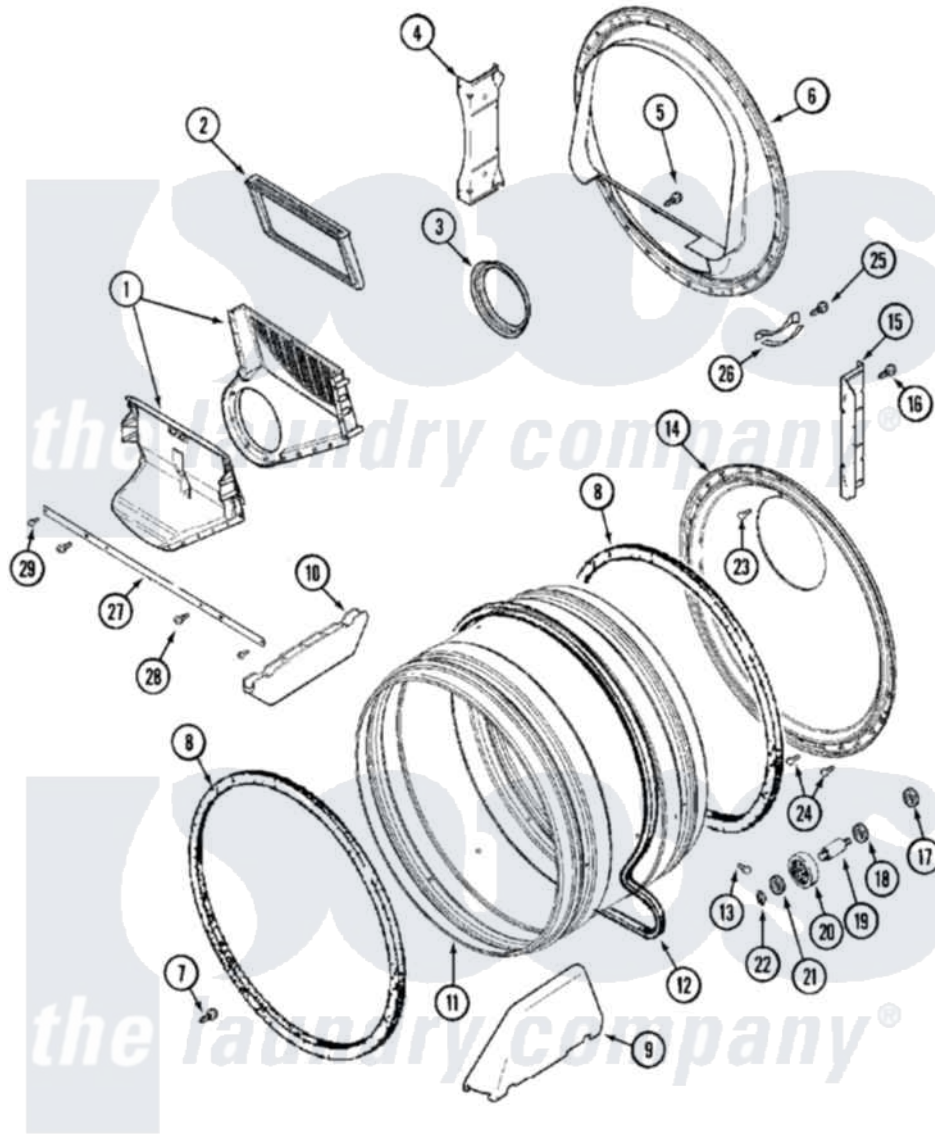

Maytag MUG15PDAWW 06 - TUMBLER

Maytag [Residential Maytag MUG15PDAWW Dryer Parts](#) Parts Diagram 06 - TUMBLER
 Click on the part number to view part

Item	Original Part Number	Replaced By	Status	Part Description
001	33001799			Outlet Duct Assembly Note: Outlet Duct Assembly
002	33001804	33002790		Lint Filter
003	33001758	33002560		Seal, Blower
004	NLA		Not Available	SUPPORT, TUMBLER FRONT
005	NLA		Not Available	SCREW, OUTLET DUCT
006	33001802			Front, Tumbler
007	33001855	33002917		Screw, No.10-16
008	33001807			Seal, Tumbler
009	33002032			Baffle
010	33001755			Baffle
011	33001794	33001889		Tumbler
012	33001777	33002535		V-Belt
013	33001788	33002973		Screw, No.9-15 X 1.00 Hx WS
014	33001801			Back, Tumbler
015	NLA		Not Available	SUPPORT, BACK

016	22001995		Screw Note: Screw, Tumbler Front And Shroud
017	33001443		Nut, Hex
018	Y313347	312535	Washer, Vault Mounting Brk.
019	Y312948	6-3129480	Shaft- Tumbler
020	Y303373	12001541	Drum Roller/Washer Assembly--W
021	312535		Washer, Vault Mounting Brk.
022	410233	9703438	Ring-Retr
023	210932		Screw, No.8 X 9/16 Ctsk Note: Screw, Inlet Duct
024	22001996	3370225	Screw
025	210720		Rivet, Bearing To Tumbler Fmt
026	306508		Tumbler Bearing Kit ---W
027	33002039		Brace, Tumbler Front
028	33001768		Screw, Shroud Note: Screw, Shroud And Outlet Duct
029	22001995		Screw Note: Screw, Tumbler Front And Shroud