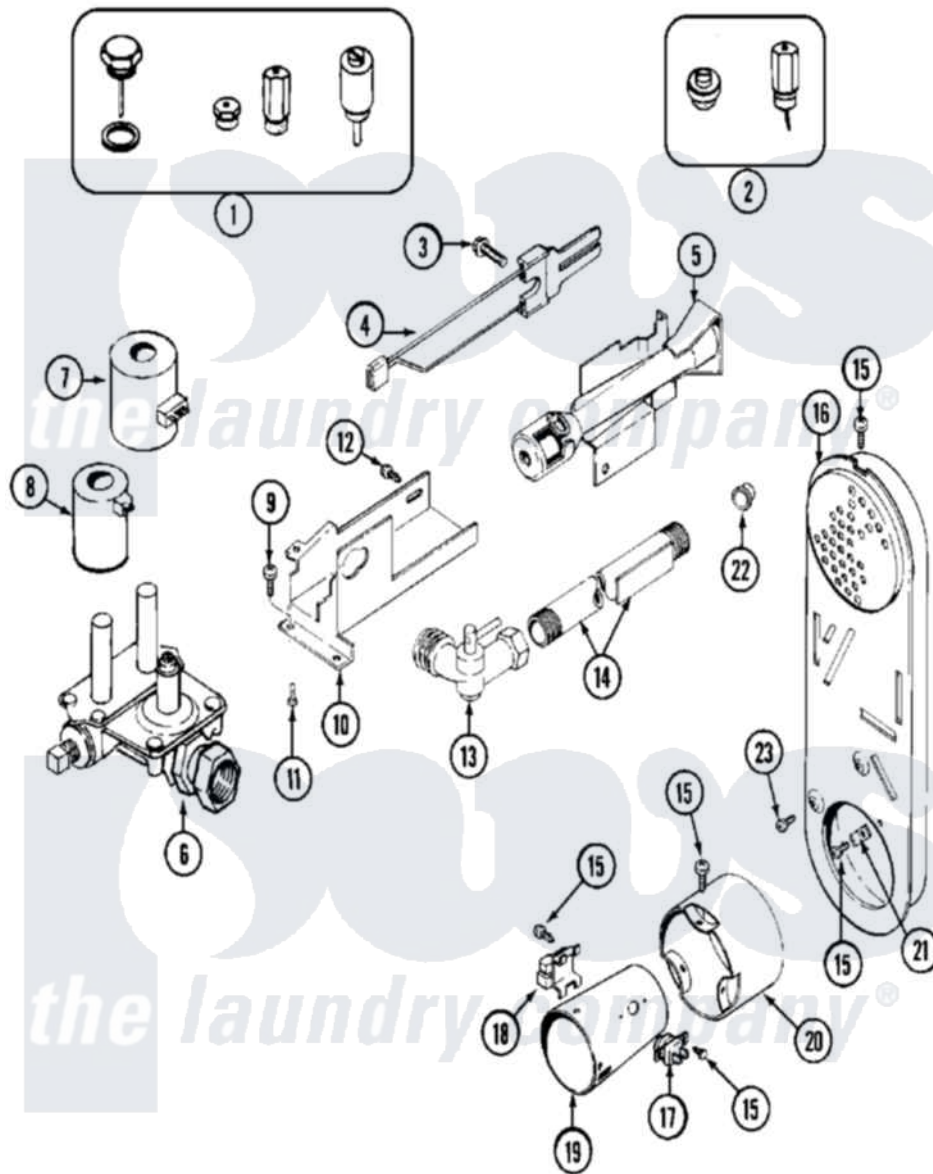

# Maytag MUG15PDAWW 07 - GAS VALVE

Maytag [Residential Maytag MUG15PDAWW Dryer Parts](#) Parts Diagram 07 - GAS VALVE  
 Click on the part number to view part

Item	Original Part Number	Replaced By	Status	Part Description
001	Y308378	<a href="#">W10402145</a>		LP Gas Con
002	Y308377		Not Available	CONVERSION KIT (LP TO NATURAL)
003	<a href="#">304971</a>			Screw Note: Screw, Igniter
004	304970	<a href="#">4391996</a>		Ignitor
005	33001247	<a href="#">33002793</a>		Burner Assembly
006	<a href="#">308345</a>			Valve, Gas
"	33002056		Not Available	PLUG, HOLE (UPR)
007	<a href="#">306106</a>			Coil, Holding And Booster--W
008	306105	<a href="#">694540</a>		Coil, 60 Hz
009	<a href="#">Y313561</a>			Screw---NA
010	NLA		Not Available	BRACKET, GAS VALVE---NA
011	314082	<a href="#">90767</a>		Screw, 8A X 3/8 HeX Washer Head Tapping
"	314568	<a href="#">Y313559</a>		Screw
012	<a href="#">22001995</a>			Screw Note: Screw, Tumbler Front And Shroud

013	<a href="#">306086</a>		Angle Shut Off For Gas Valve
014	<a href="#">33001735</a>		Pipe And Bracket Assembly Series 18 Not Needed Use Vavle
015	211294	<a href="#">90767</a>	Screw, 8A X 3/8 HeX Washer Head Tapping
016	33001810	Not Available	DUCT ASSY., INLET (GAS) NOTE: INLET DUCT ASSEMBLY
017	<a href="#">305169</a>		Thermostat, Hi-Limit Gas
018	Y303377	<a href="#">338906</a>	Radiant, Sensor
019	<a href="#">33001835</a>		Cone Assembly, Combustion
020	<a href="#">Y303841</a>		Cone, Extension
021	<a href="#">Y312890</a>		Retainer, Heater Chamber
022	<a href="#">33001693</a>		Cap, Gas Pipe
023	22001996	<a href="#">3370225</a>	Screw