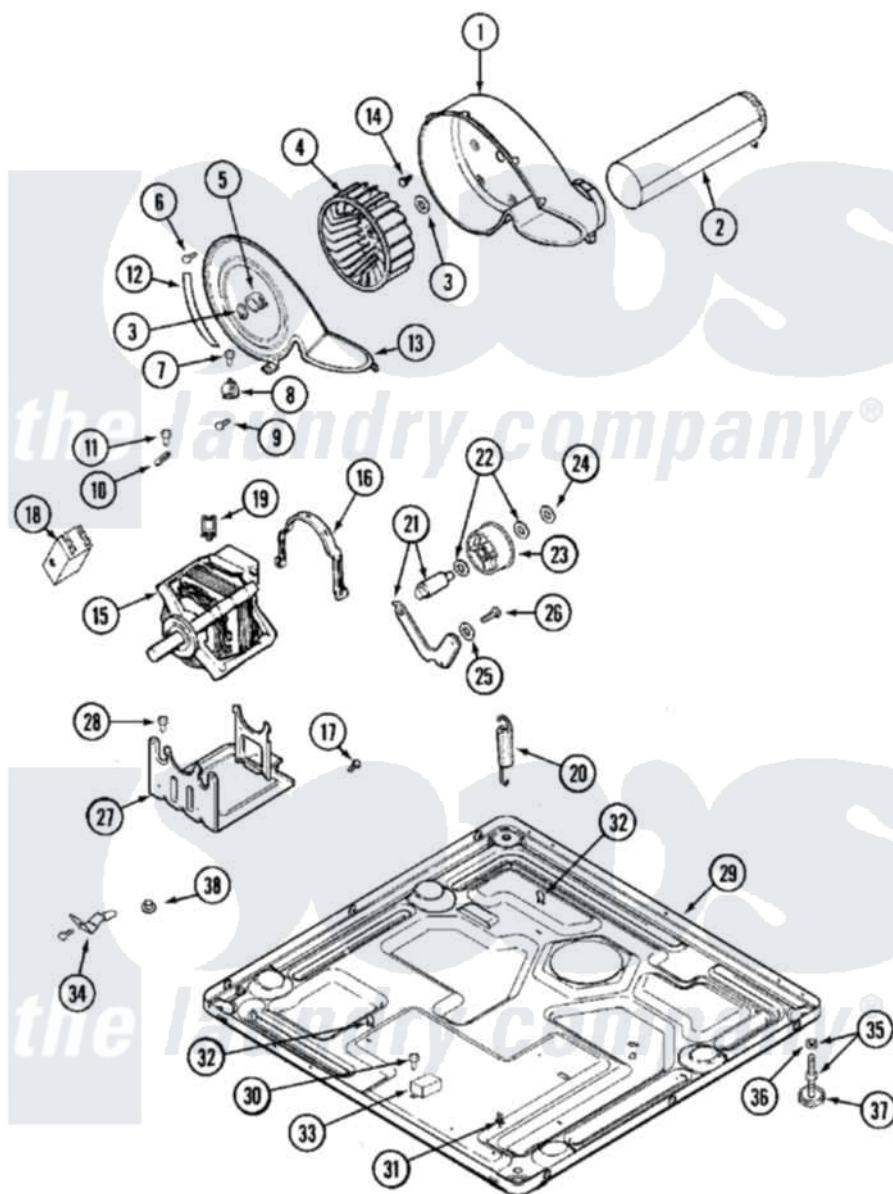

Maytag MUG15PDAWW 08 - MOTOR DRIVE

Maytag Residential Maytag MUG15PDAWW Dryer Parts Parts Diagram 08 - MOTOR DRIVE
 Click on the part number to view part

Item	Original Part Number	Replaced By	Status	Part Description
001	33001789			Housing, Blower
002	22001995			Screw Note: Screw, Tumbler Front And Shroud
"	33001800			Duct Assembly, Exhaust
"	33002185			Duct Assembly, Exhaust
003	410233	9703438		Ring-Retrnr
004	33001790			Wheel, Blower
005	312967			Clamp, Blower Housing
006	33001855	33002917		Screw, No.10-16
007	Y313561			Screw----NA
008	307208			Thermistor, Temp. Control
"	33303391			Thermostat, Cycling
009	22001996	3370225		Screw
010	33001762			Fuse, Thermal
011	NLA		Not Available	SCREW, THERMAL CUT-OFF
012	NLA		Not Available	SEAL, BLOWER COVER
013	33001796	33002711		Cover, Blower Housing