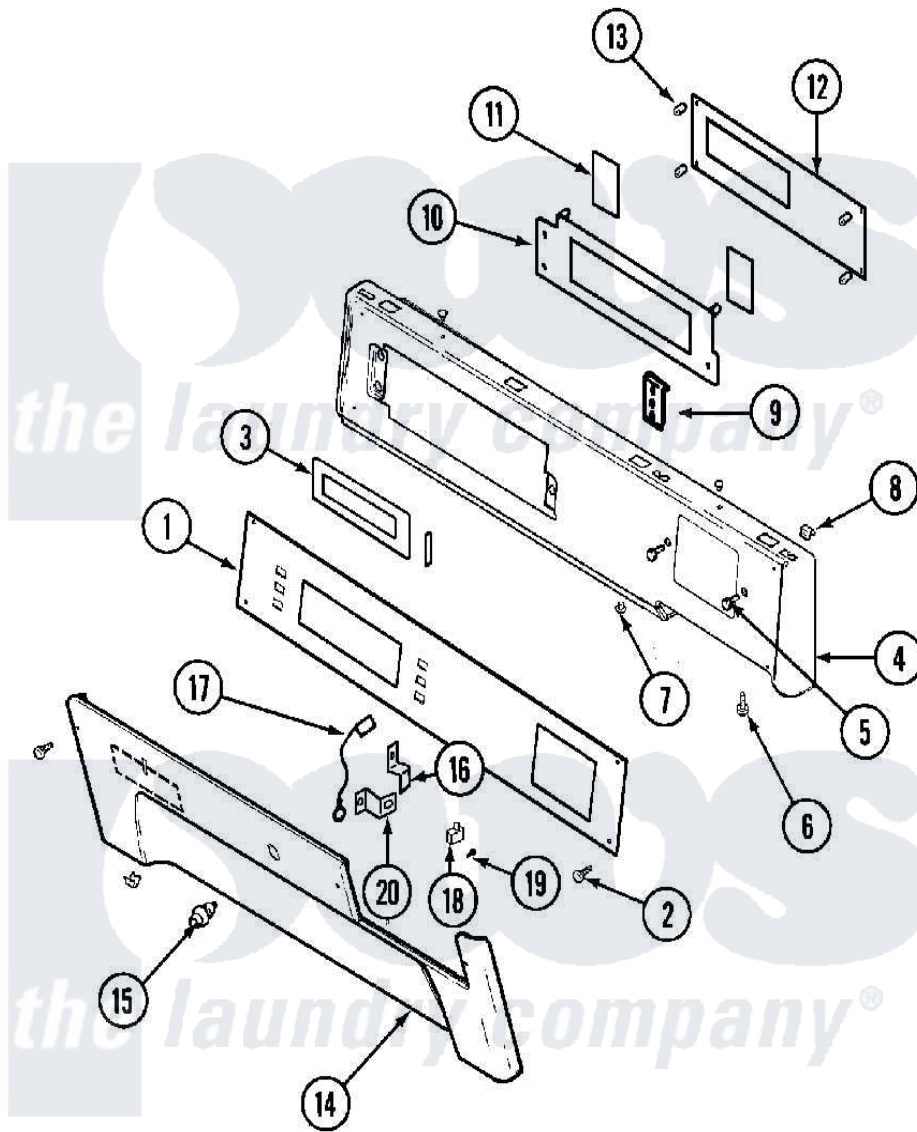

# Maytag MUG15PDAXW 01 - CONTROL PANEL

Maytag [Residential Maytag MUG15PDAXW Dryer Parts](#) Parts Diagram 01 - CONTROL PANEL  
 Click on the part number to view part

Item	Original Part Number	Replaced By	Status	Part Description
001	33001974		Not Available	OVERLAY, CONTROL PANEL
002	<a href="#">215506</a>			Screw, Control Panel Overlay
003	<a href="#">33001209</a>			Cover, Display
004	33001975	<a href="#">22002457</a>		Panel- Con
"	33001976	<a href="#">33002377</a>		Panel, Control
"	<a href="#">33002003</a>			Fastener Clip, Control Panel
005	910186	<a href="#">99002757</a>		Screw
006	<a href="#">215506</a>			Screw, Control Panel Overlay
007	33001132	<a href="#">33002342</a>		Plug, Sifht Hole
"	33001168		Not Available	PLUG, SIGHT HOLE (ALM)
008	<a href="#">33001977</a>			Fastener, Control Panel
009	<a href="#">33001156</a>			Button, Control
010	<a href="#">33001201</a>			Plate, Control Mounting
011	33001200	<a href="#">33002449</a>		Switch, Membrane
012	33001747	<a href="#">33002605</a>		Circuit Board Assembly
013	<a href="#">33001204</a>			Stand-Off, Ccontrol Board

"	<a href="#">912077</a>		Locknut, Reader Harness
014	<a href="#">215506</a>		Screw, Control Panel Overlay
"	<a href="#">33001978</a>		Panel, Access
"	33001979	<a href="#">33001978</a>	Panel, Access
"	<a href="#">33001980</a>		Fastener, Access Panel
"	<a href="#">33002004</a>		Clip, Fastener
015	Y206081	<a href="#">W10116737</a>	Lock
016	213750	<a href="#">W10133266</a>	Cam-Lock
017	<a href="#">33001981</a>		Wire, Ground
018	33002117	<a href="#">208042</a>	Switch, Sensor
019	912012	<a href="#">3400409</a>	Screw
020	<a href="#">33001982</a>		Bracket, Switch Mounting
021	<a href="#">33002063</a>		Wire Harness, Main
022	<a href="#">33002060</a>		Bracket, Security
023	<a href="#">22001995</a>		Screw Note: Screw, Tumbler Front And Shroud
"	NLA	Not Available	NUT, SECURITY