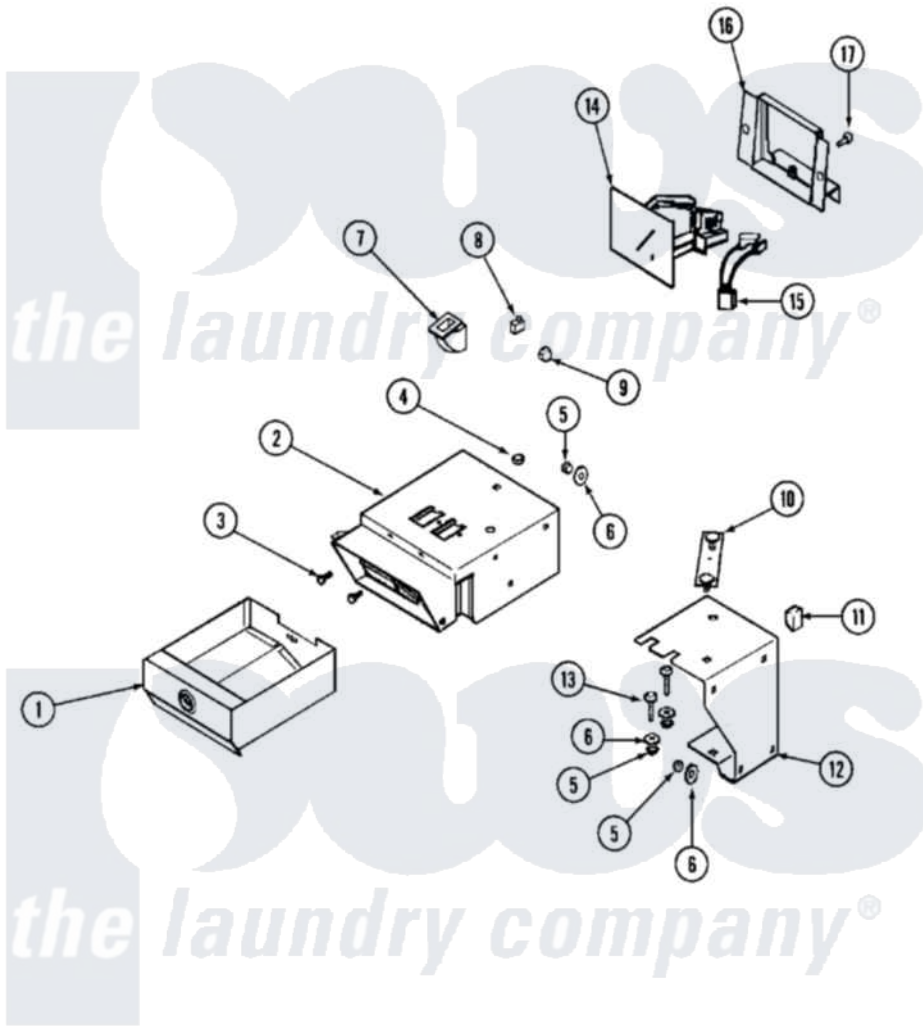

Maytag MUG15PDAXW 02 - CONTROL CENTER

Maytag [Residential Maytag MUG15PDAXW Dryer Parts](#) Parts Diagram 02 - CONTROL CENTER
 Click on the part number to view part

Item	Original Part Number	Replaced By	Status	Part Description
001	33001984	Y33001983		Box, Coin
"	Y33001983			Box, Coin
002	33001987			(ALM)
"	Y33001986			Vault, Coin
003	212707	3196385		Screw
004	Y052740	62739		Nut, Lock
005	Y052734			Nut, Carrage Bolts And Bracket
006	312535			Washer, Vault Mounting Brk.
"	NLA		Not Available	WASHER, VAULT MOUNTING BRK.
007	314635			Chute, Coin
008	33001250			Switch, Vault And Service Door
009	NLA		Not Available	NUT, CAGE
010	22001810		Not Available	STRAP, MOUNTING
011	33001989			Retainer, Vault Switch

012	33001990		Bracket, Mounting Vault
013	33001991		Bolt, Carriage
014	216200		Face Plate Return Button
"	22001875		Coin Drop Assembly-Dual
"	22002144		Single Faceplate
"	22002535	W10133245	Dual Coin Drop Assembly
"	22003815		Dual Faceplate
015	314665		Screw, Switch Assembly
"	33001985		Switch, Optic
016	33001992		Bracket, Coin Drop Mount.
"	33001993	33001992	Bracket, Coin Drop Mount.
017	Y313561		Screw---NA
"	910181		Lockwasher, Terminal Block