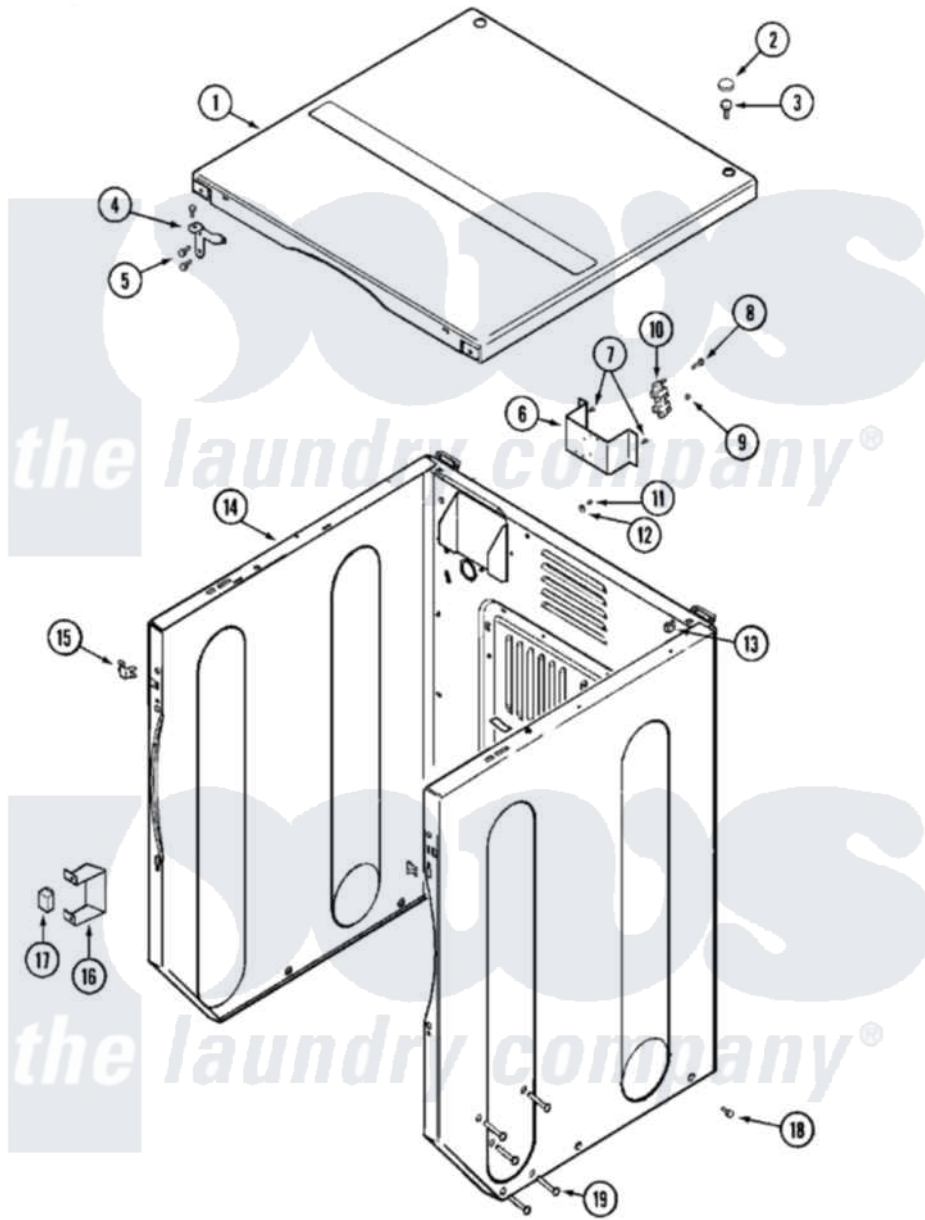

Maytag MUG15PDAXW 03 - CABINET-FRONT (UPPER)

Maytag Residential Maytag MUG15PDAXW Dryer Parts Parts Diagram 03 - CABINET-FRONT (UPPER)
 Click on the part number to view part

Item	Original Part Number	Replaced By	Status	Part Description
001	33001995	33002124		Cover, Top
"	NLA		Not Available	(ALM)
002	33001997			Plug, Hole
003	22001883	214354		Screw, Top Cover To Cabnt.
004	33001998			Bracket, Top Cover
"	33001999			Bracket, Top Cover
005	22001995			Screw Note: Screw, Tumbler Front And Shroud
006	NLA		Not Available	BRACKET, TERMINAL BLOCK---NA
007	22001995			Screw Note: Screw, Tumbler Front And Shroud
008	Y312209	W10001200		Screw
009	311484	112432		Nut
010	33001244			Block, Terminal
011	NLA		Not Available	SCREW, GROUND LUG
012	NLA		Not Available	WASHER, GROUND LUG

013	22001502		Fastener, U-Nut
014	NLA	Not Available	CABINET (WHT)
015	33001980		Fastener, Access Panel
016	Y313561		Screw---NA
"	33002002		Bracket, Switch
"	Y310632	1163839	Screw
017	206824	W10133335	Relay, Motor
"	Y251119	3177991	Screw
018	213007		Xfor Cabinet See Cabinet, Back
019	33001991		Bolt, Carriage