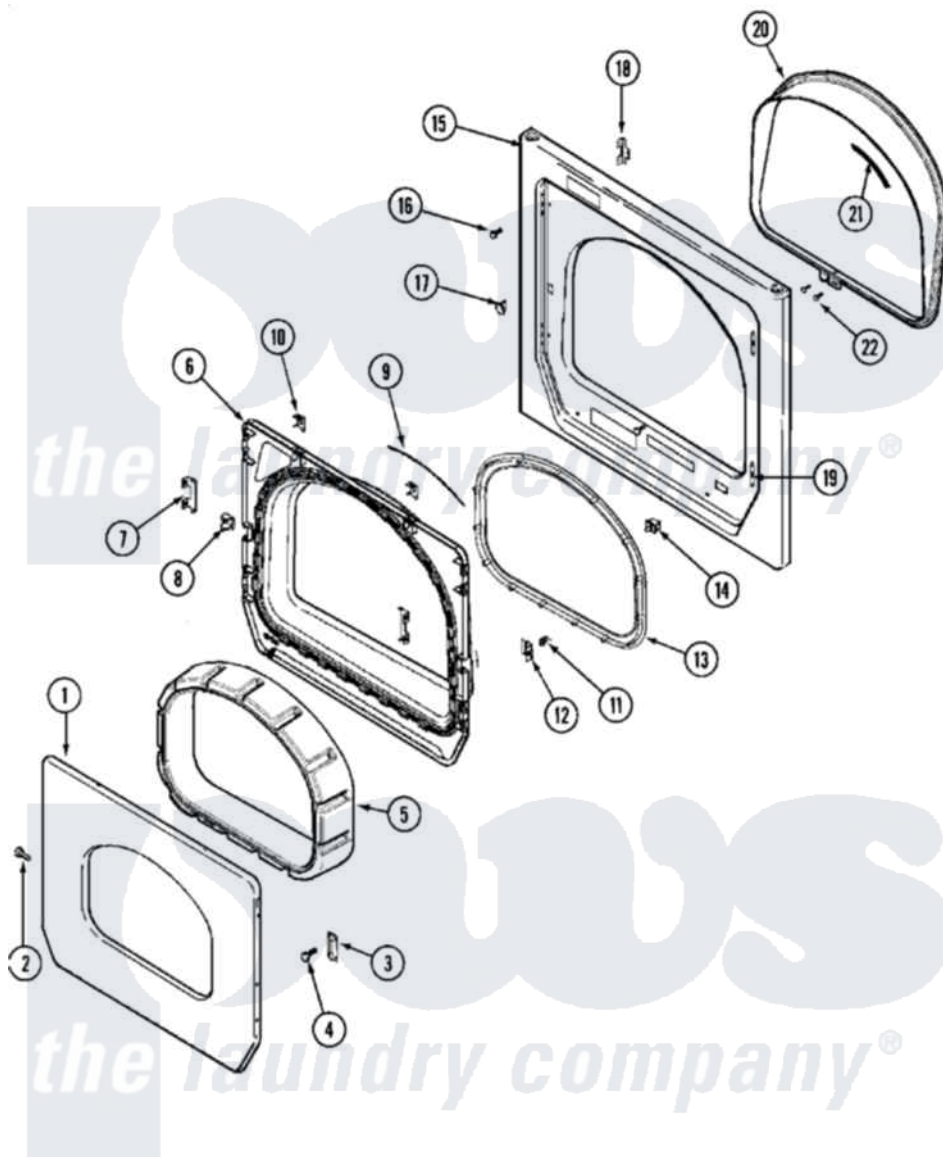

Maytag MUG15PDAXW 04 - DOOR (UPPER)

Maytag Residential Maytag MUG15PDAXW Dryer Parts Parts Diagram 04 - DOOR (UPPER)
 Click on the part number to view part

| Item | Original Part Number | Replaced By | Status | Part Description |
|------|--------------------------|--------------------------|---------------|------------------------------|
| 001 | 33002015 | | | Door, Outer |
| " | NLA | | Not Available | (ALM) |
| 002 | 22002063 | | | Screw No.8-18AB Wafer Head |
| " | 22002064 | 489355 | | Screw, 8 X 1/2 |
| 003 | 33002017 | | | Hinge, Door |
| 004 | 22002062 | 98006631 | | Screw |
| 005 | 22002300 | 9740848 | | Screw, Mixing Valve Mounting |
| " | 33002018 | 33002780 | | Door Tunnel W` Handle |
| " | 33002019 | 33002781 | | Door Tunne |
| 006 | 33002020 | | | Door, Inner W/Seal |
| " | NLA | | Not Available | (ALM) |
| 007 | 22002038 | | | Clip, Door |
| 008 | 33001763 | | | Plug, Inner Door |
| 009 | 33002094 | | | Seal, Door |
| 010 | 22002039 | | | Clip, Door |
| 011 | 33001761 | | | Strike, Door |

| | | | |
|-----|--------------------------|--------------------------|--------------------------|
| 012 | 33001793 | | Bracket, Strike |
| 013 | 33002022 | 33002607 | Lens, Door |
| 014 | 33002038 | | Switch, Door |
| 015 | 33001711 | 33002936 | Medallion- |
| " | 33002023 | 33002081 | Panel, Front |
| " | 33002024 | Not Available | PANEL, FRONT (UPR-ALM) |
| " | 33002051 | Not Available | SCREW, FRONT PANEL |
| 016 | 33001486 | 98008544 | Screw |
| 017 | 33001791 | 306436 | Door Latch Kit--W |
| 018 | 33002025 | | Twin Speednut |
| 019 | 33001175 | | Cover, Hinge Hole |
| " | 33001176 | | Cover, Hinge Hole |
| 020 | 33002026 | | Extension, Tumbler Front |
| 021 | 33001767 | | Seal, Shroud |
| 022 | 33001855 | 33002917 | Screw, No.10-16 |