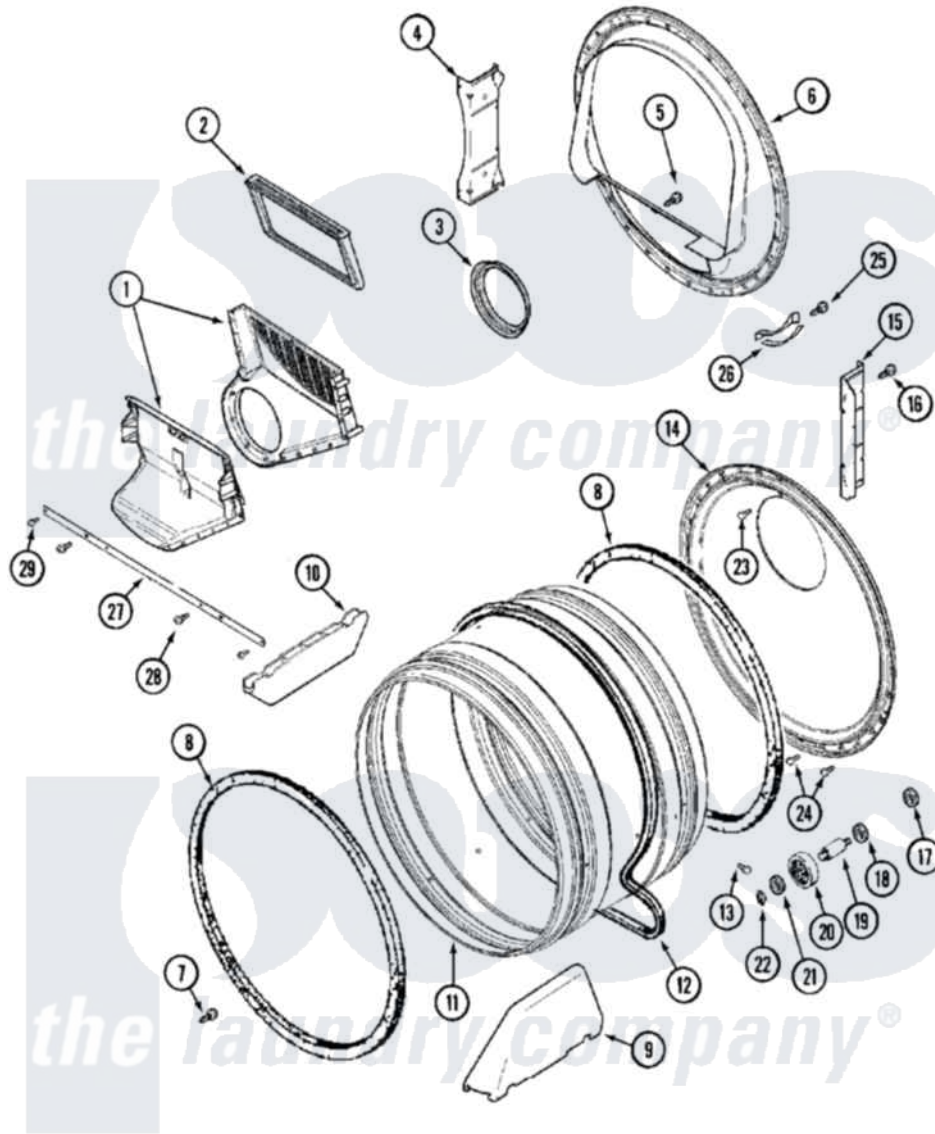

Maytag MUG15PDAXW 06 - TUMBLER

Maytag [Residential Maytag MUG15PDAXW Dryer Parts](#) Parts Diagram 06 - TUMBLER
 Click on the part number to view part

Item	Original Part Number	Replaced By	Status	Part Description
001	33001799			Outlet Duct Assembly Note: Outlet Duct Assembly
002	33001804	33002790		Lint Filter
003	33001758	33002560		Seal, Blower
004	NLA		Not Available	SUPPORT, TUMBLER FRONT
005	NLA		Not Available	SCREW, OUTLET DUCT
006	33001802			Front, Tumbler
007	33001855	33002917		Screw, No.10-16
008	33001807			Seal, Tumbler
009	33002032			Baffle
010	33001755			Baffle
011	33001794	33001889		Tumbler
012	33001777	33002535		V-Belt
013	33001788	33002973		Screw, No.9-15 X 1.00 Hx WS
014	33001801			Back, Tumbler
015	NLA		Not Available	SUPPORT, BACK

016	22001995		Screw Note: Screw, Tumbler Front And Shroud
017	33001443		Nut, Hex
018	Y313347	312535	Washer, Vault Mounting Brk.
019	Y312948	6-3129480	Shaft- Tumbler
020	Y303373	12001541	Drum Roller/Washer Assembly--W
021	312535		Washer, Vault Mounting Brk.
022	410233	9703438	Ring-Retrn
023	210932		Screw, No.8 X 9/16 Ctsk Note: Screw, Inlet Duct
024	22001996	3370225	Screw
025	210720		Rivet, Bearing To Tumbler Fmt
026	306508		Tumbler Bearing Kit ---W
027	33002039		Brace, Tumbler Front
028	33001768		Screw, Shroud Note: Screw, Shroud And Outlet Duct
029	22001995		Screw Note: Screw, Tumbler Front And Shroud