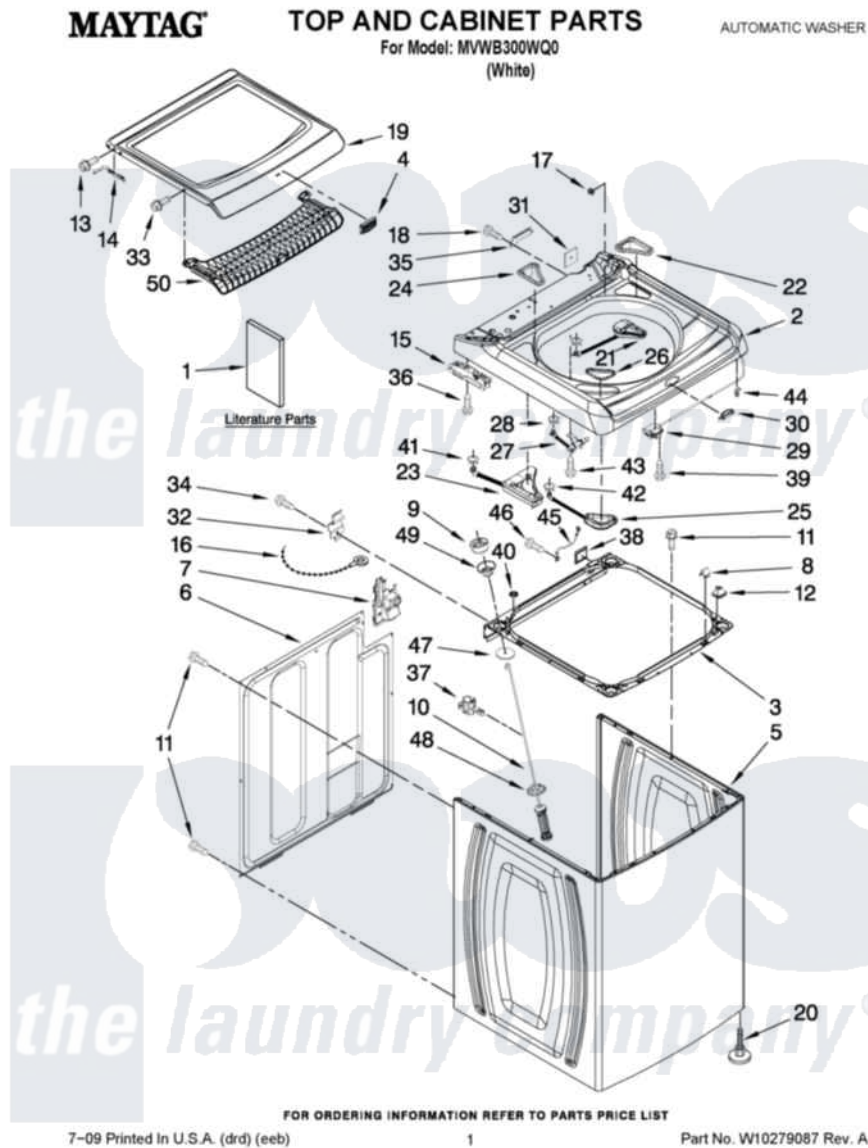

Maytag MVWB300WQ0 01 - TOP AND CABINET PARTS

Maytag Residential Maytag MVWB300WQ0 Washer Parts Parts Diagram 01 - TOP AND CABINET PARTS
 Click on the part number to view part

Item	Original Part Number	Replaced By	Status	Part Description
1	W10240438		Not Available	Installation Instructions (English/French)
"	W10240439		Not Available	Installation Instructions (Spanish)
"	W10092826		Not Available	USE & CARE GUIDE (ENGLISH/FRENCH)
"	W10092827		Not Available	USE & CARE GUIDE (SPANISH)
"	W10093831		Not Available	TECH SHEET IMPROVED WASH
"	W10026652		Not Available	Improved Wash Performance Sheet (English/French)
"	W10178406		Not Available	Improved Wash Performance Sheet (Spanish)
"	W10187317		Not Available	Wiring Diagram
"	W10092821		Not Available	ENERGY GUIDE
2	W10141678			Top
3	W10162604	W10198634		Frame
4	W10153170			Medallion Cabinet