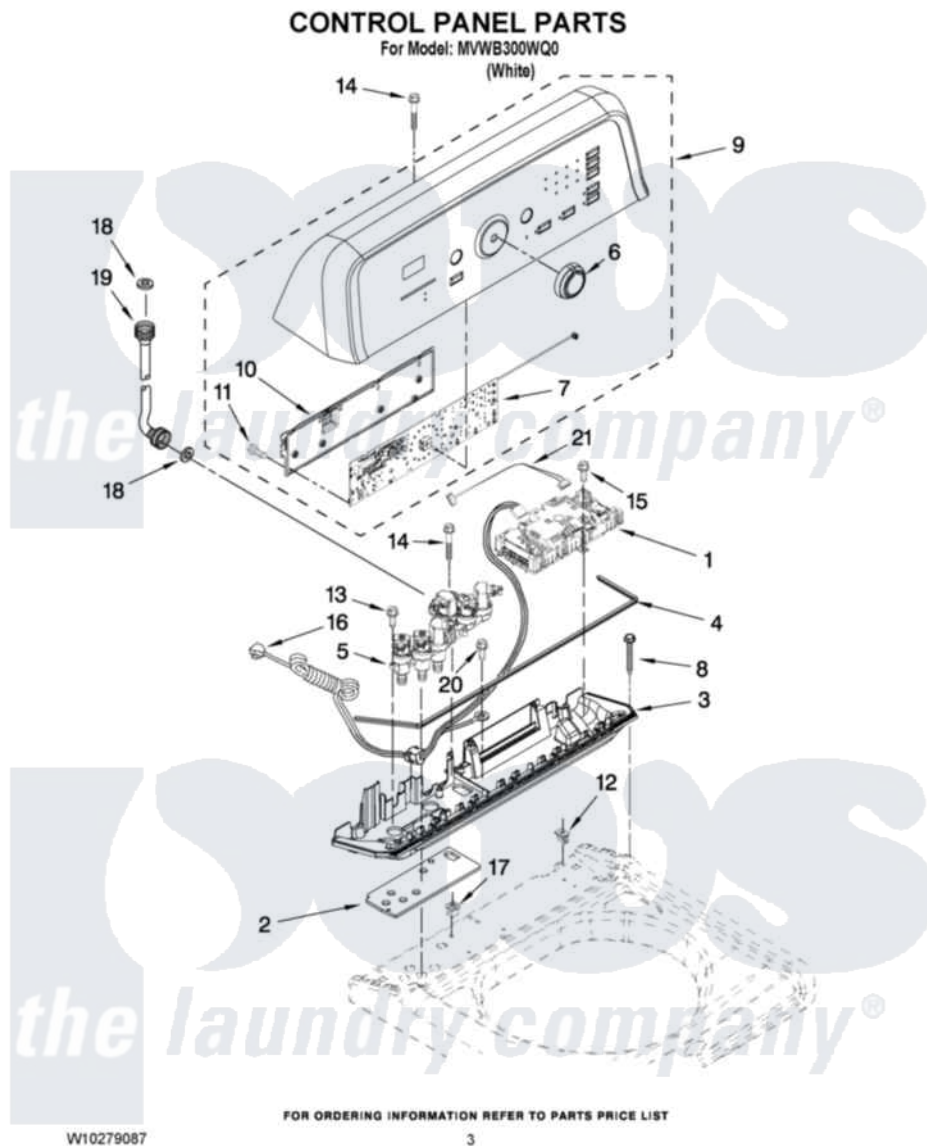

# Maytag MVWB300WQ0 02 - CONTROL PANEL PARTS

Maytag [Residential Maytag MVWB300WQ0 Washer Parts](#) Parts Diagram 02 - CONTROL PANEL PARTS  
Click on the part number to view part

Item	Original Part Number	Replaced By	Status	Part Description
1	<a href="#">W10258402</a>			Control Unit Assembly, Machine And Motor
2	W10141695		Not Available	Gasket, Valve Tray
3	<a href="#">W10110213</a>			Tray Assembly, Console
4	W10141693		Not Available	Gasket, Console/Tray
5	8577408	<a href="#">W10364988</a>		Valve
6	<a href="#">W10051126</a>			Knob Assembly
7	<a href="#">W10268921</a>			User Interface
8	<a href="#">W10004990</a>			Screw, 6-20 X 1.2
9	<a href="#">W10090758</a>			Console
10	<a href="#">W10051124</a>			Cover, Rear
11	<a href="#">W10003770</a>			Screw, 6-19 X 1/2
12	<a href="#">W10022060</a>			Nut, Push-In
13	<a href="#">W10052600</a>			Screw, 8-18 X 3/4
14	<a href="#">8565324</a>			Screw, 10-16 X 1.75
15	<a href="#">8281136</a>			Screw, 10-16 X 3/4
16	<a href="#">3407203</a>			Cord Assembly, Power

17	<a href="#">98460</a>		Nut, Push-In
18	W10242307	<a href="#">16123</a>	Washer Inlet-Hose Miscellaneous Parts Must be Ordered Separately.
19	W10194208	<a href="#">89503</a>	Hose-Inlet
"	8571378	<a href="#">89503</a>	Hose-Inlet
20	<a href="#">3351614</a>		Screw, Gearcase Cover Mounting
21	<a href="#">3407187</a>		Harness, Thermistor