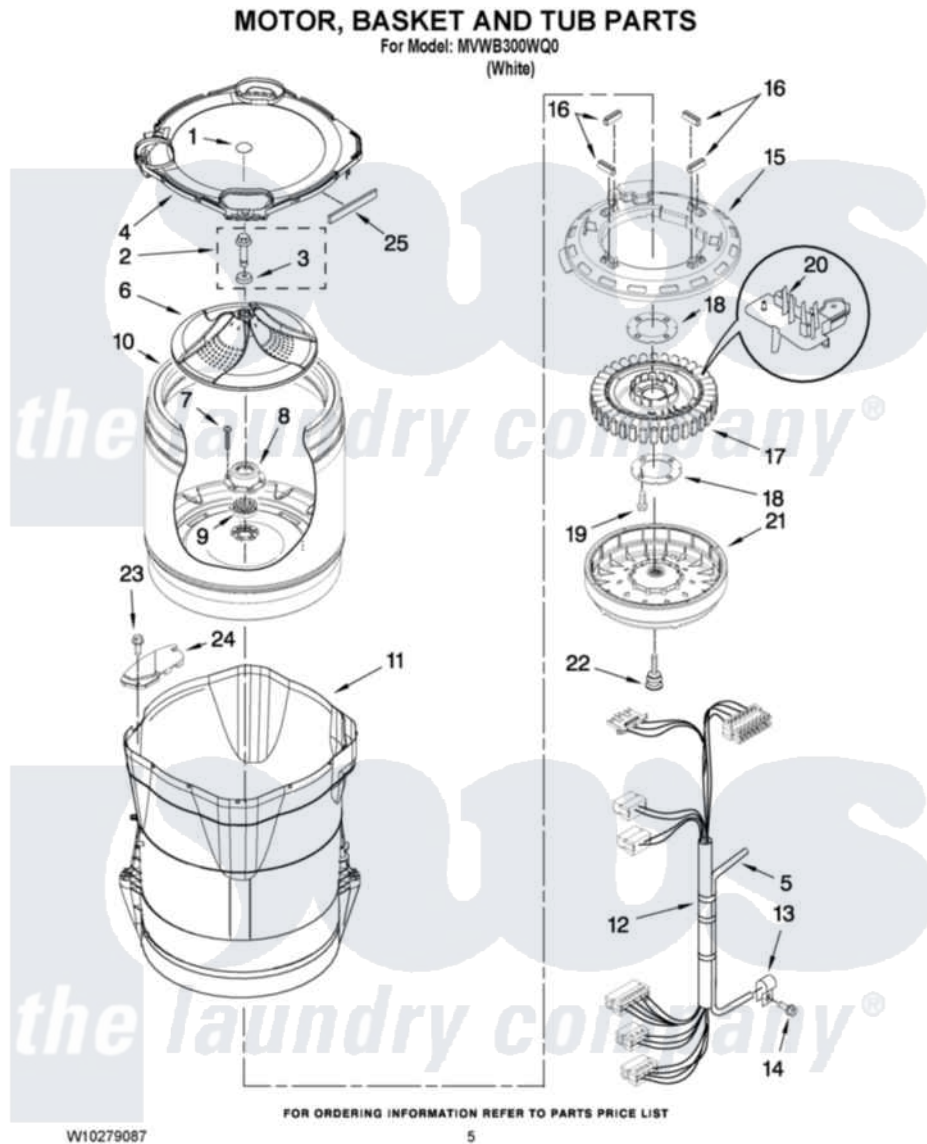

Maytag MVWB300WQ0 03 - MOTOR, BASKET AND TUB PARTS

Maytag [Residential Maytag MVWB300WQ0 Washer Parts](#) Parts Diagram 03 - MOTOR, BASKET AND TUB PARTS
Click on the part number to view part

Item	Original Part Number	Replaced By	Status	Part Description
1	W10149460			Cap, Impeller
2	W10076270			Screw And Washer Assembly
3	W10076260			Washer
4	W10260488			Tub Ring
5	8572540	353244		Hose, Pressure Switch
6	W10141017			Impeller
7	8533953			Screw, 8-16 X 1.000
8	W10118114	280145		Hub
9	8545953	280145		Hub
10	W10118182	W10296143		Basket
11	W10128830	W10193886		Tub-Outer
12	W10137697			Harness, Lower
13	W10005430			Clamp, Pressure Hose Retainer
14	8533957			Screw, 10-16 X 1/2
15	W10137698			Shield, Drive Motor
16	8565172	280142		Tube

17	8565170	W10419333	Stator, Motor
18	8557836		Plate, Stator
19	8534042		Screw, 1/4-20 X .968
20	W10137685	W10178988	Rps Assembly
21	8565177	280146	Rotor
22	N/P	Not Available	BOLT, ROTOR ASSEMBLY NON-SERVICEABLE (SUPPLIED W/ROTOR)
23	8533928		Screw, 8-18 X 3/4
24	W10222008		Filter, Dual Pump Hood
25	W10205824		Absorber, Impact