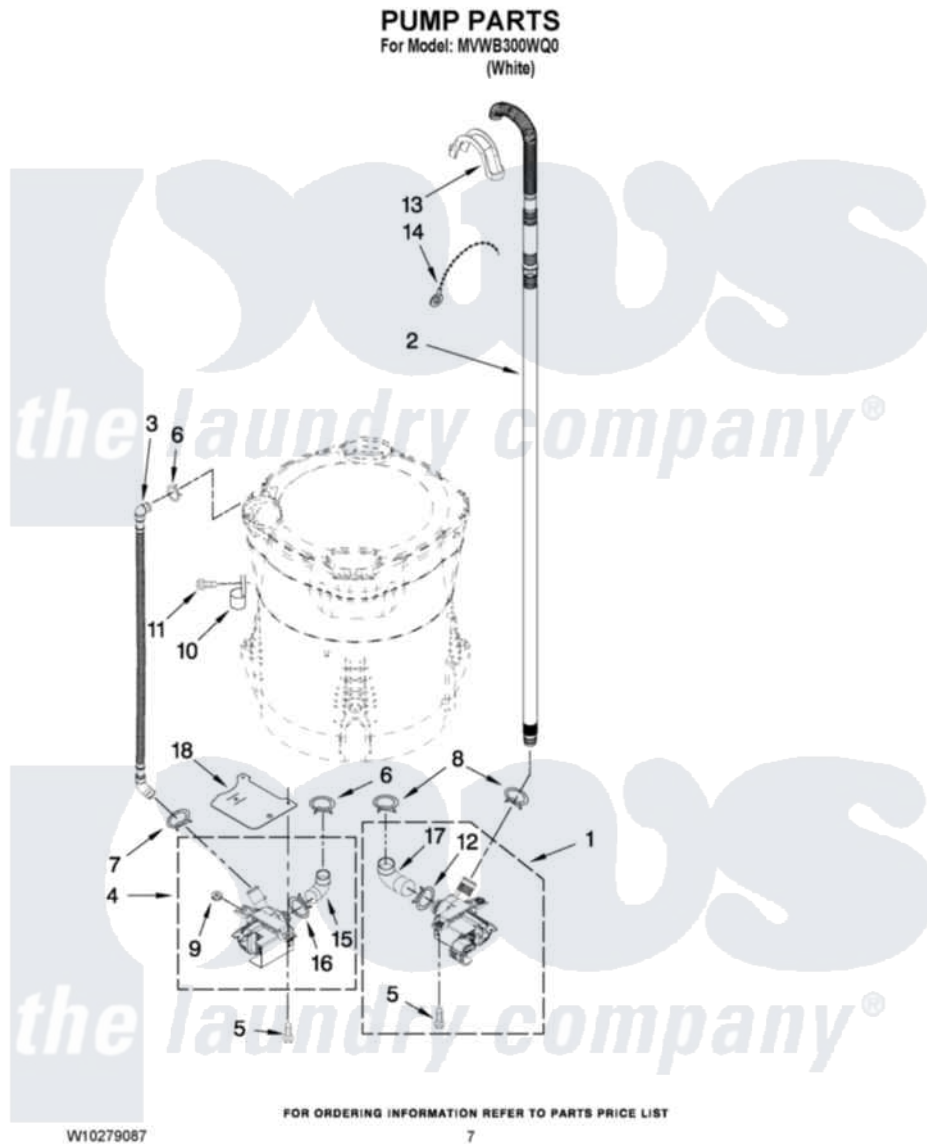

Maytag MVWB300WQ0 04 - PUMP PARTS

Maytag [Residential Maytag MVWB300WQ0 Washer Parts](#) Parts Diagram 04 - PUMP PARTS
Click on the part number to view part

Item	Original Part Number	Replaced By	Status	Part Description
1	W10155921	W10217134		Pump-Water
2	W10236686			Hose, Drain
3	8543774			Hose, Recirc
4	W10049400	W10233462		Pump-Water
5	W10004910			Screw, 12-16 X 1-1/4
6	370449	285655		Clamp, Hose
7	8269146			Clamp, Hose
8	8317496	285655		Clamp, Hose
9	8182771	280155		Grommet
10	8534021			Clamp, Recirc Hose Retainer
11	8533943	W10109200		Screw, Baffle Mounting
12	8182768	285655		Clamp, Hose
13	8576642			Retainer, Drain Hose
14	3347868	W10339879		Tie, Cable
15	8182769			Hose, Recirc Pump
16	8182770	3367052		Clamp, Hose