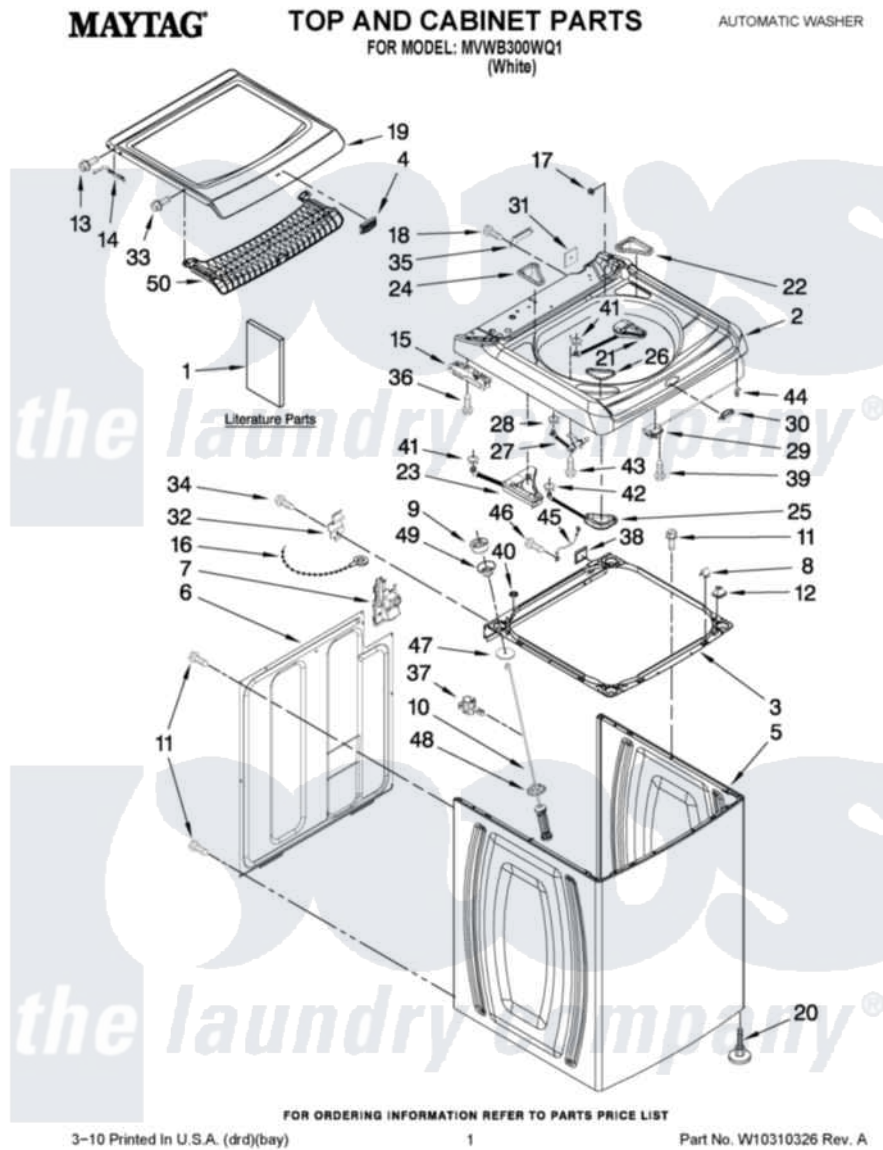

Maytag MVWB300WQ1 01 - TOP AND CABINET PARTS

Maytag Residential Maytag MVWB300WQ1 Washer Parts Parts Diagram 01 - TOP AND CABINET PARTS
[Click on the part number to view part](#)

Item	Original Part Number	Replaced By	Status	Part Description
1	W10240438		Not Available	Installation Instructions (English/French)
"	W10240439		Not Available	Installation Instructions (Spanish)
"	W10092826		Not Available	USE & CARE GUIDE (ENGLISH/FRENCH)
"	W10092827		Not Available	USE & CARE GUIDE (SPANISH)
"	W10313093		Not Available	USE & CARE GUIDE (TECH SHEET)
"	W10026652		Not Available	Improved Wash Performance Sheet (English/French)
"	W10178406		Not Available	Improved Wash Performance Sheet (Spanish)
"	W10315092		Not Available	ENERGY GUIDE
2	W10141678			Top
3	W10162604	W10198634		Frame
4	W10153170			Medallion Cabinet
5	8566097	W10434974		Cabinet