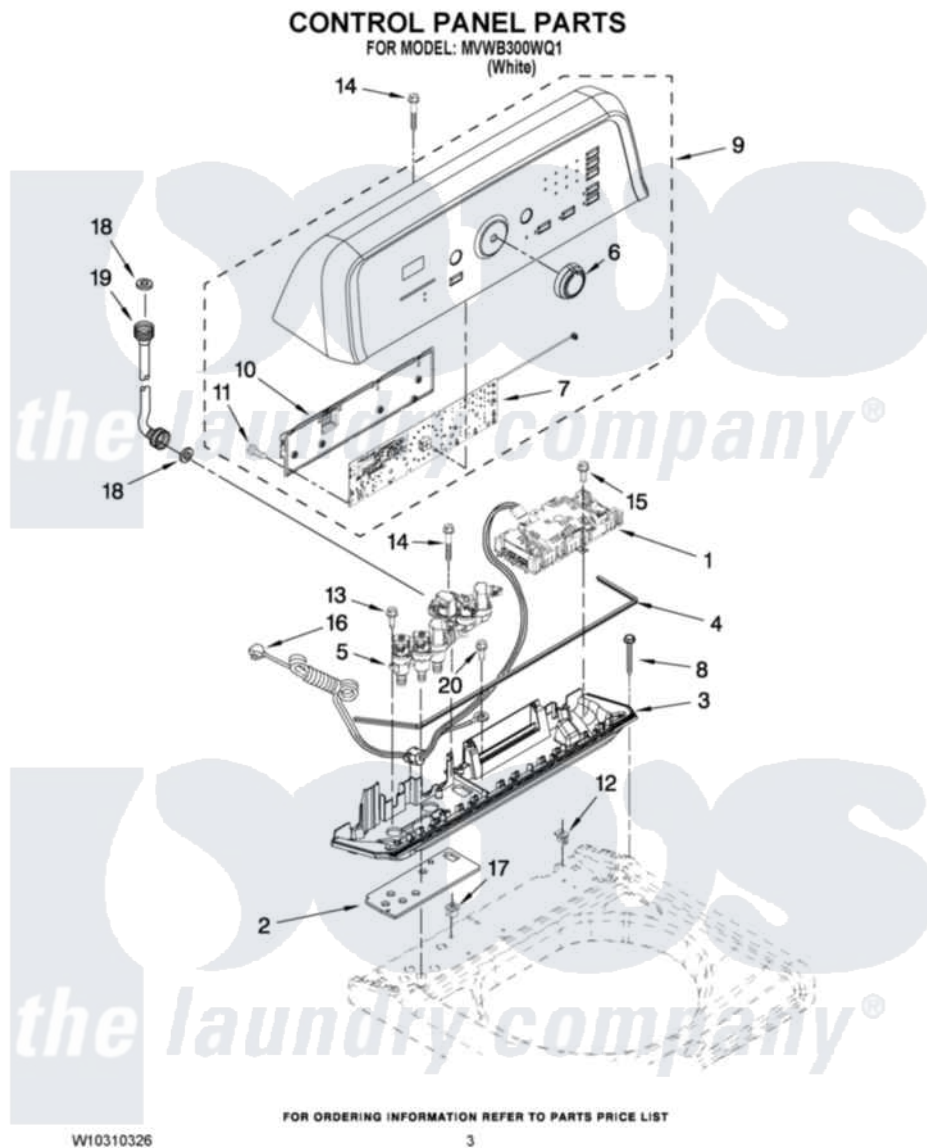

Maytag MVWB300WQ1 02 - CONTROL PANEL PARTS

Maytag Residential Maytag MVWB300WQ1 Washer Parts Parts Diagram 02 - CONTROL PANEL PARTS
Click on the part number to view part

Item	Original Part Number	Replaced By	Status	Part Description
1	W10284166	W10335057		Control-Elec
2	W10141695		Not Available	Gasket, Valve Tray
3	W10110213			Tray Assembly, Console
4	W10141693		Not Available	Gasket, Console/Tray
5	W10323079	W10364988		Valve
6	W10051126			Knob Assembly
7	W10268921			User Interface
8	W10004990			Screw, 6-20 X 1.2
9	W10090758			Console
10	W10051124			Cover, Rear
11	W10003770			Screw, 6-19 X 1/2
12	W10022060			Nut, Push-In
13	W10052600			Screw, 8-18 X 3/4
14	8565324			Screw, 10-16 X 1.75
15	8281136			Screw, 10-16 X 3/4
16	3407203			Cord Assembly, Power

17	98460		Nut, Push-In
18	W10242307	16123	Washer Inlet-Hose Miscellaneous Parts Must be Ordered Separately.
19	W10194208	89503	Hose-Inlet
"	8571378	89503	Hose-Inlet
20	3351614		Screw, Gearcase Cover Mounting