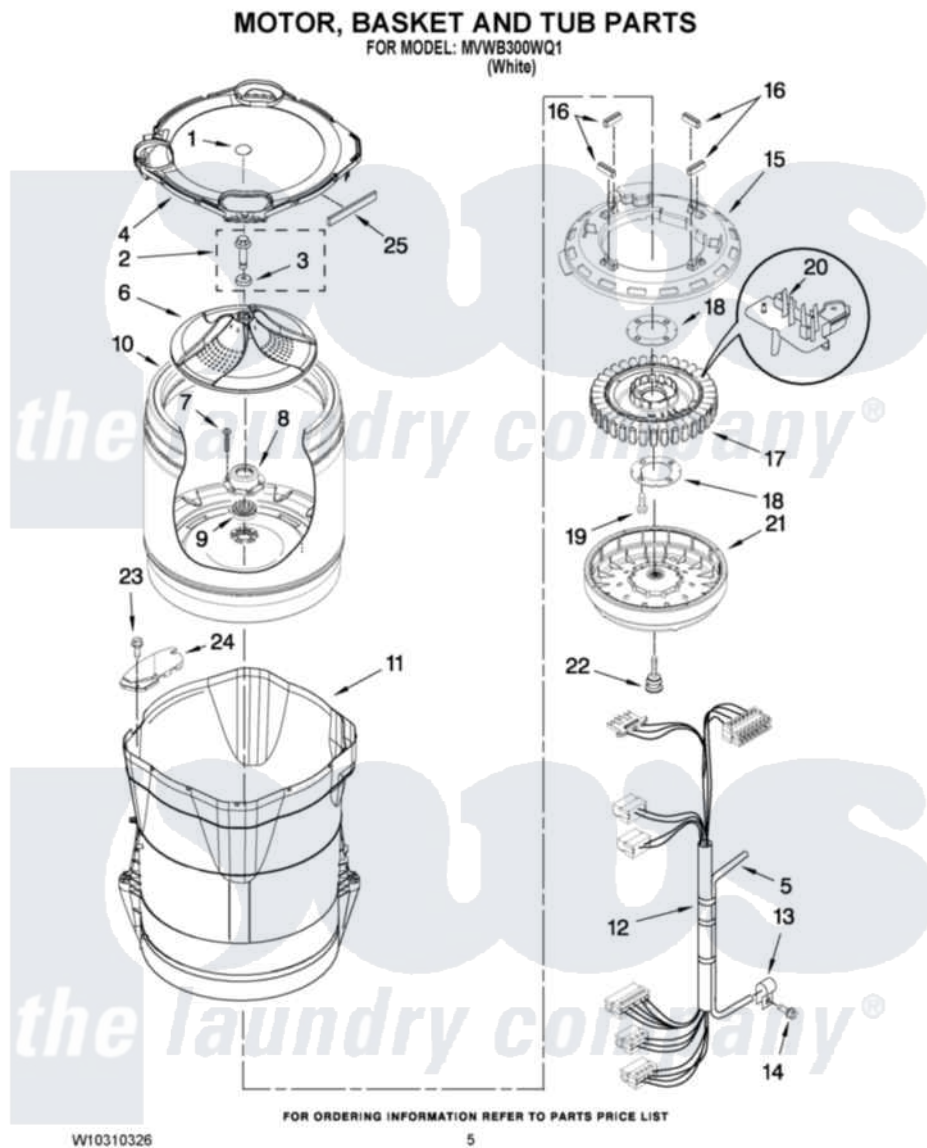

Maytag MVWB300WQ1 03 - MOTOR, BASKET AND TUB PARTS

Maytag [Residential Maytag MVWB300WQ1 Washer Parts](#) Parts Diagram 03 - MOTOR, BASKET AND TUB PARTS
Click on the part number to view part

Item	Original Part Number	Replaced By	Status	Part Description
1	W10149460			Cap, Impeller
2	W10076270			Screw And Washer Assembly
3	W10076260			Washer
4	W10260488			Tub Ring
5	8572540	353244		Hose, Pressure Switch
6	W10141017			Impeller
7	8533953			Screw, 8-16 X 1.000
8	W10118114	280145		Hub
9	8545953	280145		Hub
10	W10118182	W10296143		Basket
11	W10128830	W10193886		Tub-Outer
12	W10137697			Harness, Lower
13	W10005430			Clamp, Pressure Hose Retainer
14	8533957			Screw, 10-16 X 1/2
15	W10137698			Shield, Drive Motor
16	8565172	280142		Tube

17	8565170	W10419333	Stator, Motor
18	8557836		Plate, Stator
19	8534042		Screw, 1/4-20 X .968
20	W10178988		Rps Assembly
21	8565177	280146	Rotor
22	N/P	Not Available	BOLT, ROTOR ASSEMBLY NON-SERVICEABLE (SUPPLIED W/ROTOR)
23	8533928		Screw, 8-18 X 3/4
24	W10222008		Filter, Dual Pump Hood
25	W10205824		Absorber, Impact