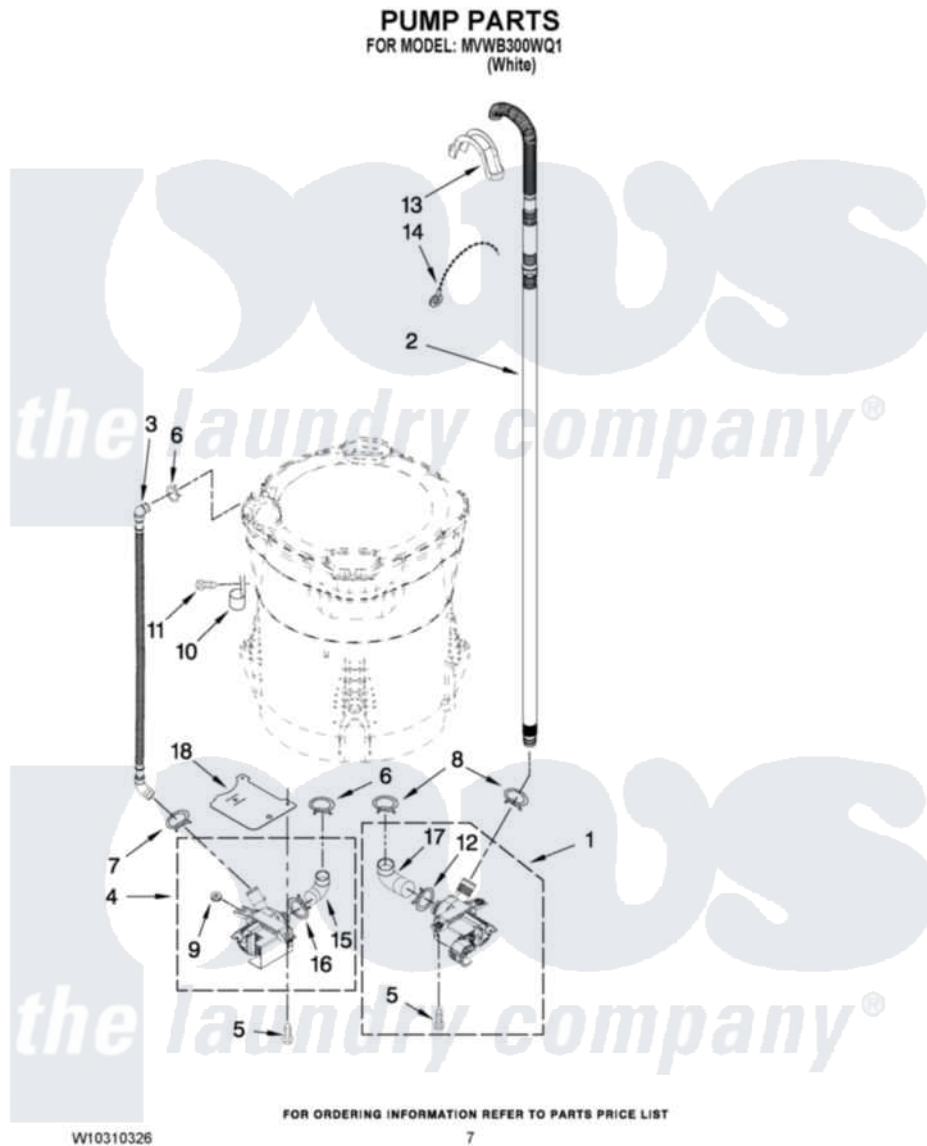

Maytag MVWB300WQ1 04 - PUMP PARTS

Maytag [Residential Maytag MVWB300WQ1 Washer Parts](#) Parts Diagram 04 - PUMP PARTS
Click on the part number to view part

Item	Original Part Number	Replaced By	Status	Part Description
1	W10155921	W10217134		Pump-Water
2	W10236686			Hose, Drain
3	8543774			Hose, Recirc
4	W10049400	W10233462		Pump-Water
5	W10004910			Screw, 12-16 X 1-1/4
6	370449	285655		Clamp, Hose
7	8269146			Clamp, Hose
8	8317496	285655		Clamp, Hose
9	8182771	280155		Grommet
10	8534021			Clamp, Recirc Hose Retainer
11	8533943	W10109200		Screw, Baffle Mounting
12	8182768	285655		Clamp, Hose
13	8576642			Retainer, Drain Hose
14	3347868	W10339879		Tie, Cable
15	8182769			Hose, Recirc Pump
16	8182770	3367052		Clamp, Hose