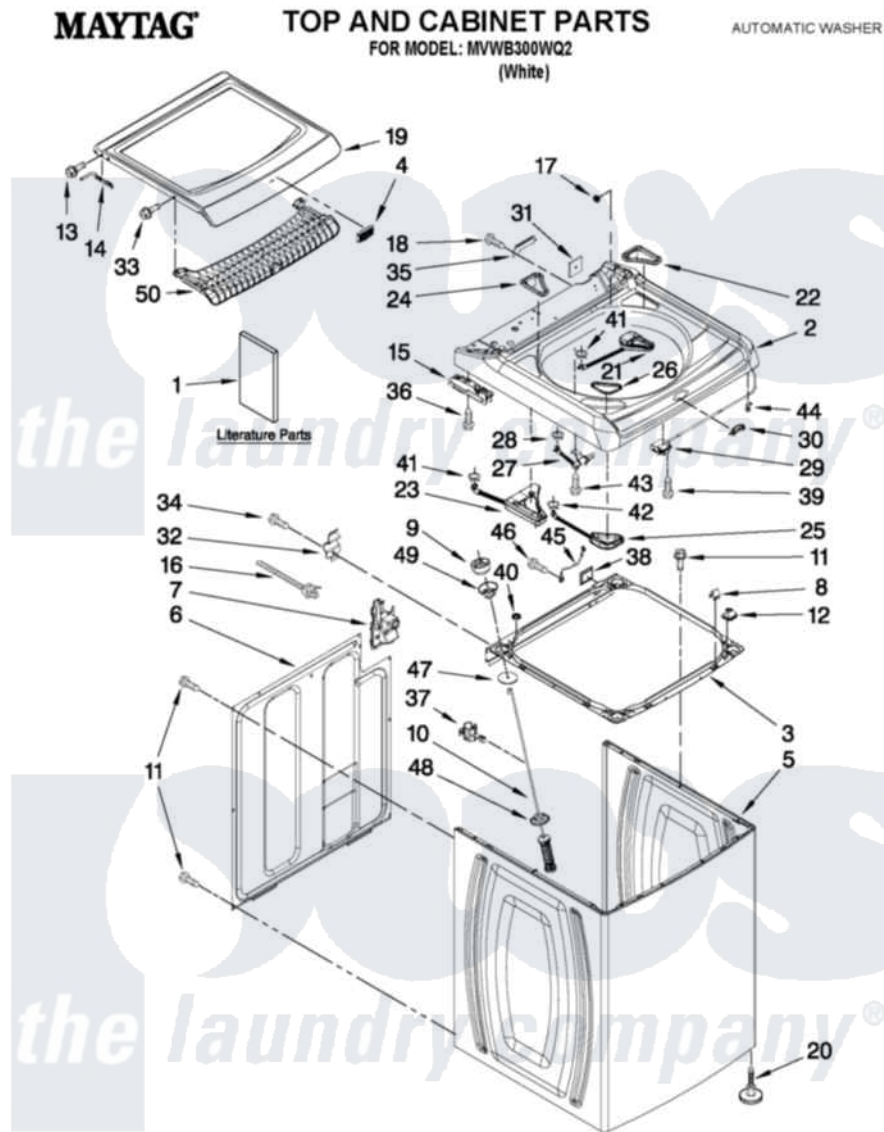

Maytag MVWB300WQ2 01 - TOP AND CABINET PARTS

FOR ORDERING INFORMATION REFER TO PARTS PRICE LIST
 3-11 Printed in U.S.A. (MP) (psw) 1 Part No. W10407129 Rev. A

Maytag Residential Maytag MVWB300WQ2 Washer Parts Parts Diagram 01 - TOP AND CABINET PARTS
 Click on the part number to view part

Item	Original Part Number	Replaced By	Status	Part Description
1	W10240438		Not Available	Installation Instructions (English/French)
"	W10240439		Not Available	Installation Instructions (Spanish)
"	W10330932		Not Available	USE & CARE GUIDE
"	W10374149		Not Available	TECH SHEET
"	W10092818		Not Available	INSTALLATION INSTRUCTIONS
"	W10386850		Not Available	ENERGY GUIDE
2	W10141678			Top
3	W10162604	W10198634		Frame
4	W10323735			Badge
5	8566097	W10434974		Cabinet
6	8566090			Panel, Rear
7	W10160572			Retainer, Drain Hose Storage
8	8563785			Lock, Top- Front
9	W10111536	W10198919		Kit