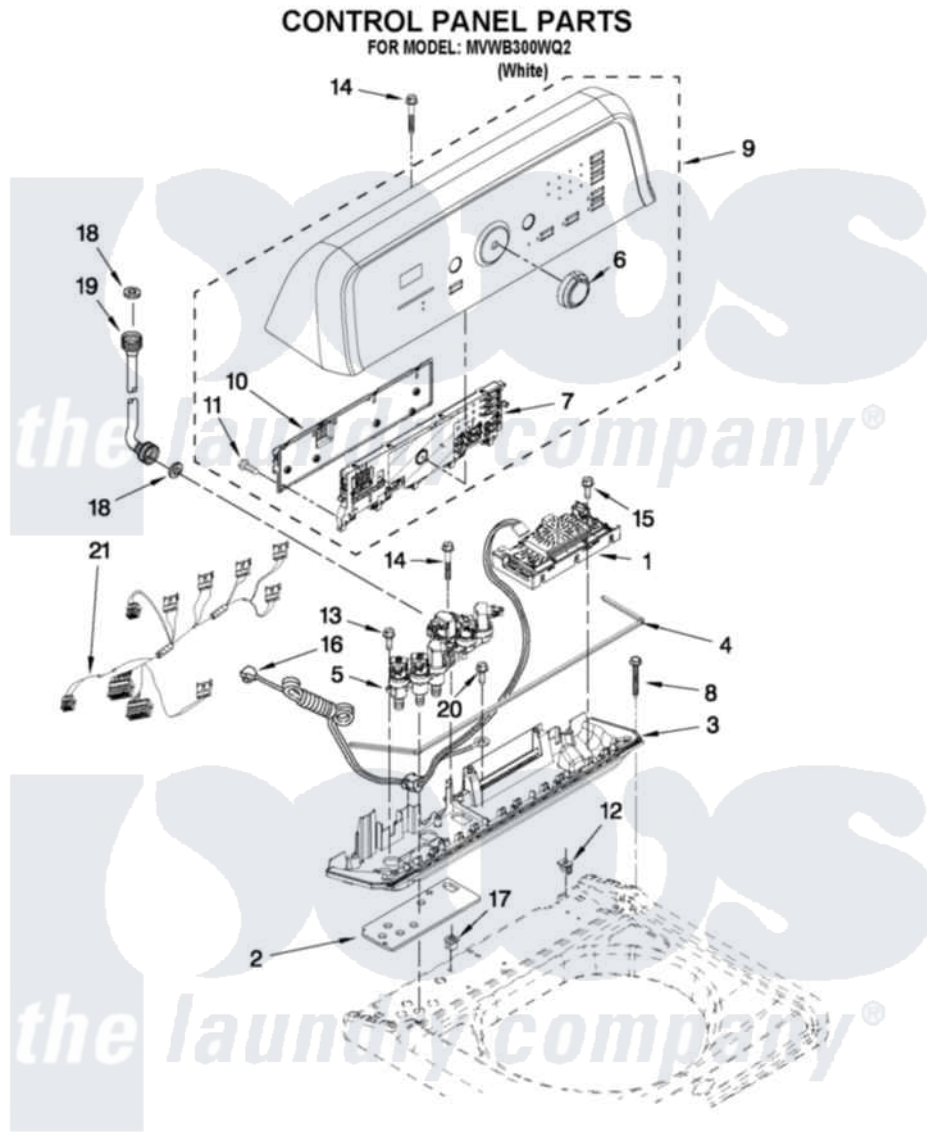

Maytag MVWB300WQ2 02 - CONTROL PANEL PARTS

FOR ORDERING INFORMATION REFER TO PARTS PRICE LIST

W10407129

3

Maytag [Residential Maytag MVWB300WQ2 Washer Parts](#) Parts Diagram 02 - CONTROL PANEL PARTS
Click on the part number to view part

Item	Original Part Number	Replaced By	Status	Part Description
1	W10372200			Control Unit Assembly, Machine And Motor
2	W10141695		Not Available	Gasket, Valve Tray
3	W10110213			Tray Assembly, Console
4	W10141693		Not Available	Gasket, Console/Tray
5	W10326913			Valve, Log Assembly W/Harness
6	W10051126			Knob Assembly
7	W10258435			User Interface
8	W10004990			Screw, 6-20 X 1.2
9	W10090758			Console
10	W10051124			Cover, Rear
11	W10003770			Screw, 6-19 X 1/2
12	W10022060			Nut, Push-In
13	W10052600			Screw, 8-18 X 3/4
14	8565324			Screw, 10-16 X 1.75
15	8281136			Screw, 10-16 X 3/4

16	3407203		Cord Assembly, Power
17	98460		Nut, Push-In
18	W10242307	16123	Washer Inlet-Hose Miscellaneous Parts Must be Ordered Separately.
19	W10194208	89503	Hose-Inlet
"	8571378	89503	Hose-Inlet
20	3351614		Screw, Gearcase Cover Mounting
21	W10328039		Harness, 6-Coil Valve, W/O Heater