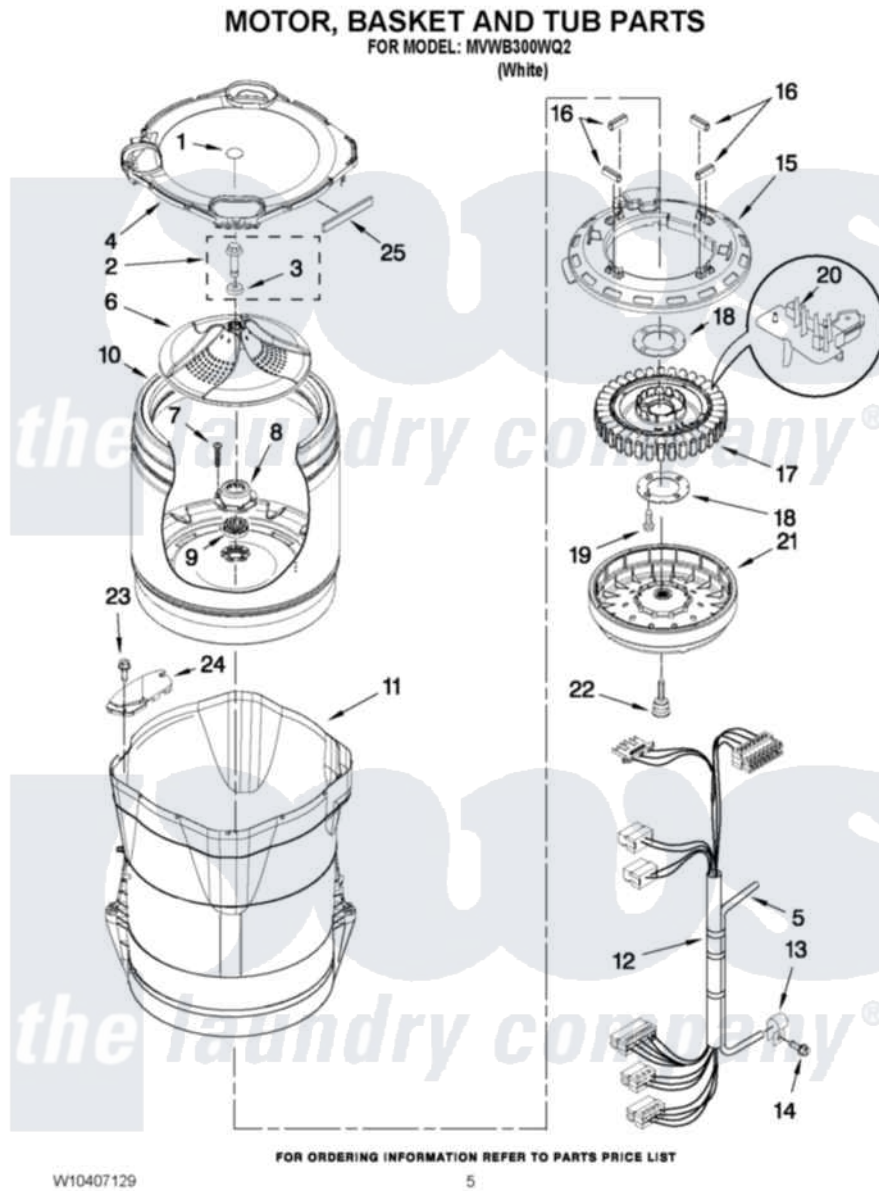

Maytag MVWB300WQ2 03 - MOTOR, BASKET AND TUB PARTS

Maytag [Residential Maytag MVWB300WQ2 Washer Parts](#) Parts Diagram 03 - MOTOR, BASKET AND TUB PARTS
Click on the part number to view part

Item	Original Part Number	Replaced By	Status	Part Description
1	W10149460			Cap, Impeller
2	W10076270			Screw And Washer Assembly
3	W10076260			Washer
4	W10242338			Tub Ring
5	8572540	353244		Hose, Pressure Switch
6	W10136071	W10077050		Washplate
7	8533953			Screw, 8-16 X 1.000
8	W10118114	280145		Hub
9	8545953	280145		Hub
10	W10321442			Basket Assembly
11	W10128830	W10193886		Tub-Outer
12	W10137697			Harness, Lower
13	W10005430			Clamp, Pressure Hose Retainer
14	8533957			Screw, 10-16 X 1/2
15	W10137698			Shield, Drive Motor
16	8565172	280142		Tube

17	8565170	W10419333	Stator, Motor
18	8557836		Plate, Stator
19	8534042		Screw, 1/4-20 X .968
20	W10178988		Rps Assembly
21	8565177	280146	Rotor
22	N/P	Not Available	BOLT, ROTOR ASSEMBLY NON-SERVICEABLE (SUPPLIED W/ROTOR)
23	8533928		Screw, 8-18 X 3/4
24	W10222008		Filter, Dual Pump Hood
25	W10205824		Absorber, Impact