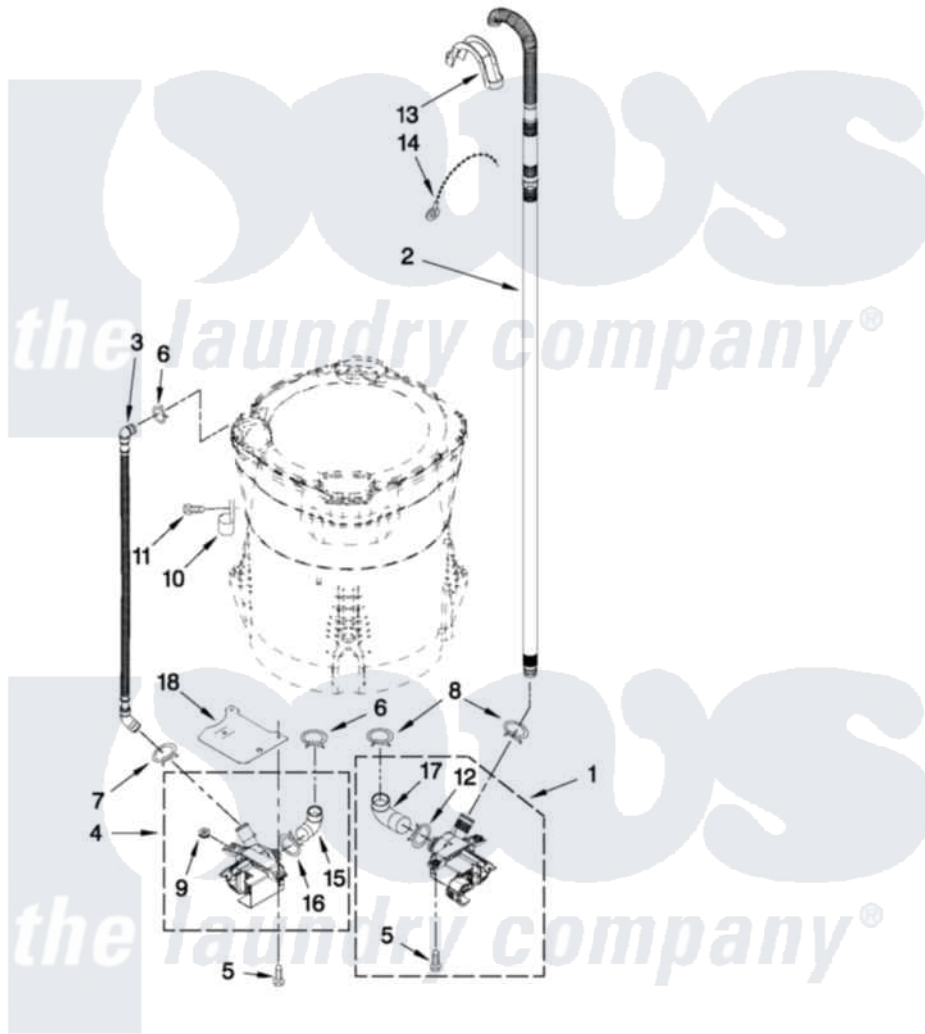

# Maytag MVWB300WQ2 04 - PUMP PARTS

## PUMP PARTS FOR MODEL: MVWB300WQ2 (White)

FOR ORDERING INFORMATION REFER TO PARTS PRICE LIST

W10407129

7

Maytag [Residential Maytag MVWB300WQ2 Washer Parts](#) Parts Diagram 04 - PUMP PARTS  
Click on the part number to view part

Item	Original Part Number	Replaced By	Status	Part Description
1	W10281682	<a href="#">W10217134</a>		Pump-Water
2	<a href="#">W10236686</a>			Hose, Drain
3	<a href="#">8543774</a>			Hose, Recirc
4	W10049400	<a href="#">W10233462</a>		Pump-Water
5	<a href="#">W10004910</a>			Screw, 12-16 X 1-1/4
6	370449	<a href="#">285655</a>		Clamp, Hose
7	<a href="#">8269146</a>			Clamp, Hose
8	8317496	<a href="#">285655</a>		Clamp, Hose
9	8182771	<a href="#">280155</a>		Grommet
10	<a href="#">8534021</a>			Clamp, Recirc Hose Retainer
11	8533943	<a href="#">W10109200</a>		Screw, Baffle Mounting
12	8182768	<a href="#">285655</a>		Clamp, Hose
13	<a href="#">8576642</a>			Retainer, Drain Hose
14	3347868	<a href="#">W10339879</a>		Tie, Cable
15	<a href="#">8182769</a>			Hose, Recirc Pump
16	8182770	<a href="#">3367052</a>		Clamp, Hose