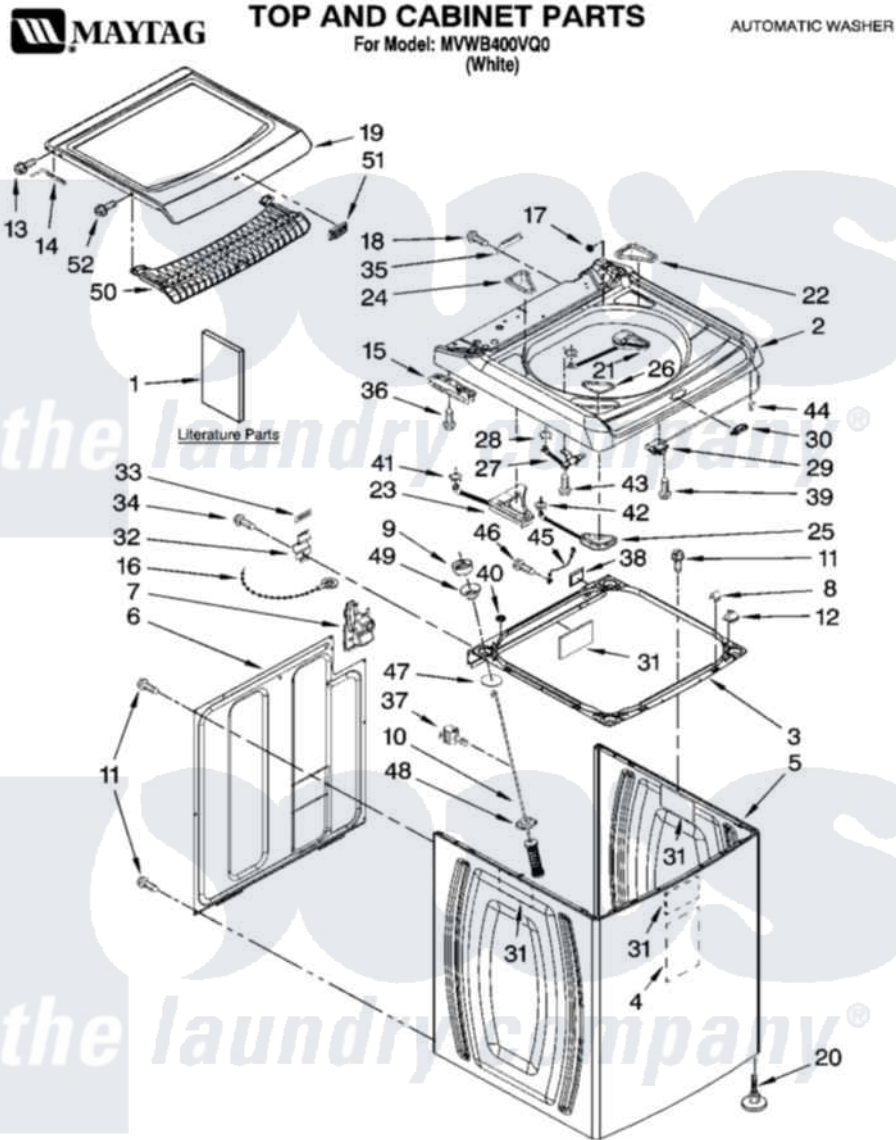

Maytag MVWB400VQ0 01 - TOP AND CABINET PARTS

8-08 Printed in U.S.A. (drd)(mek)

1

Part No. W10211984 Rev. A

Maytag [Residential Maytag MVWB400VQ0 Washer Parts](#) Parts Diagram 01 - TOP AND CABINET PARTS
 Click on the part number to view part

Item	Original Part Number	Replaced By	Status	Part Description
1	W10092788			Use And Care Guide
"	W10110838		Not Available	Tech Sheet
"	W10092792		Not Available	Quick Start Guide
"	W10187317		Not Available	Wiring Diagram
"	W10092766		Not Available	Energy Guide
2	W10141678			Top
3	W10162604	W10198634		Frame
4	W10177046			Cabinet - Damper, Sound
5	8566097	W10434974		Cabinet
6	8566090			Panel, Rear
7	W10160572			Retainer, Drain Hose Storage
8	8563785			Lock, Top- Front
9	W10111536	W10198919		Kit
10	8566146	W10189077		Suspension
11	1157158	489069		Xxscrew, 10-12 X 1/2
12	W10042120			Locator, Top