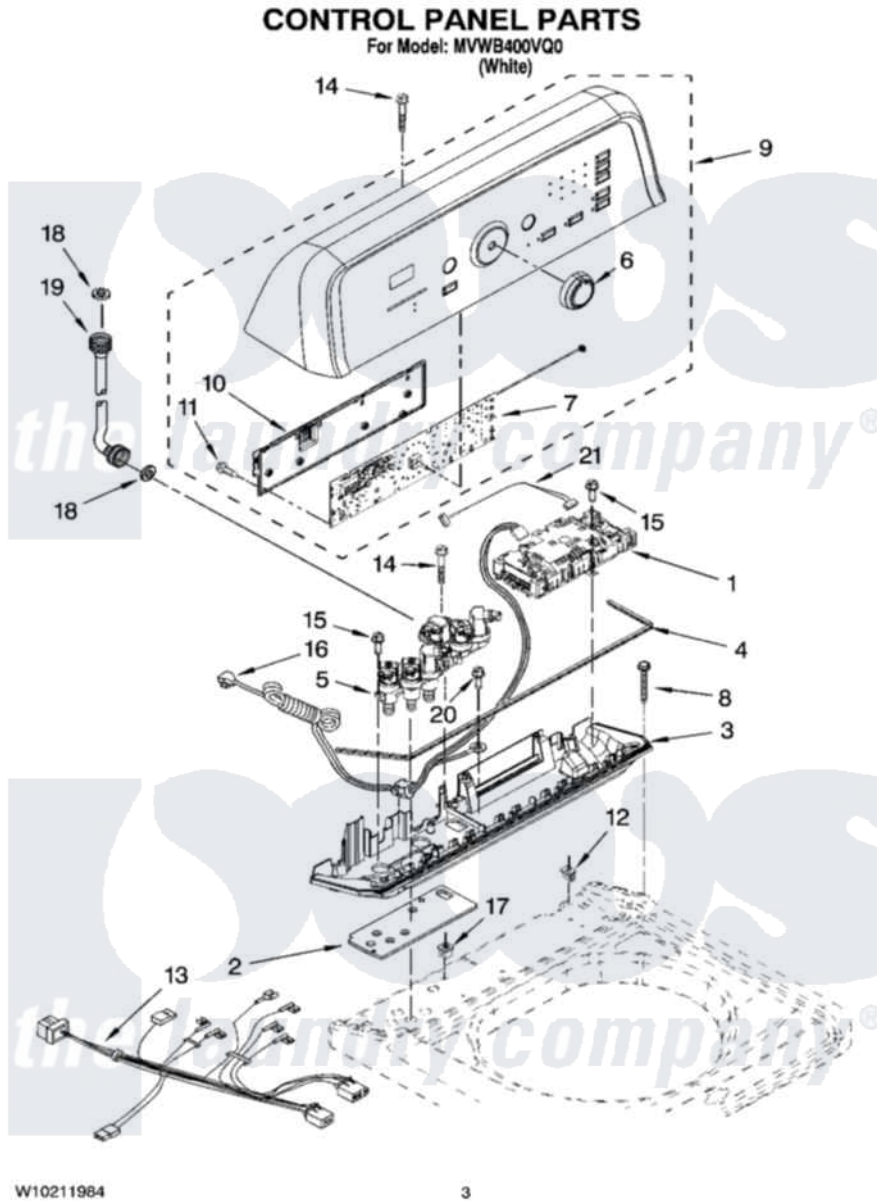

Maytag MVWB400VQ0 02 - CONTROL PANEL PARTS

W10211984

3

Maytag [Residential Maytag MVWB400VQ0 Washer Parts](#) Parts Diagram 02 - CONTROL PANEL PARTS
Click on the part number to view part

Item	Original Part Number	Replaced By	Status	Part Description
1	W10187488			Control Unit Assembly, Machine And Motor
2	W10141695		Not Available	Gasket, Valve Tray
3	W10110213			Tray Assembly, Console
4	W10141693		Not Available	Gasket, Console/Tray
5	W10128457	W10364988		Valve
6	W10051126			Knob Assembly
7	W10051101	W10051111		Control-Elec
8	W10004990			Screw, 6-20 X 1.2
9	W10143425			Console
10	W10051124			Cover, Rear
11	W10003770			Screw, 6-19 X 1/2
12	W10022060			Nut, Push-In
13	W10128687			Harness, Upper
14	8565324			Screw, 10-16 X 1.75
15	8281136			Screw, 10-16 X 3/4
16	3407203			Cord Assembly, Power

17	98460		Nut, Push-In
18	W10194033	16123	Washer Inlet-Hose Miscellaneous Parts Must be Ordered Separately.
19	W10194208	89503	Hose-Inlet
"	8571378	89503	Hose-Inlet
20	3351614		Screw, Gearcase Cover Mounting
21	3407187		Harness, Thermistor