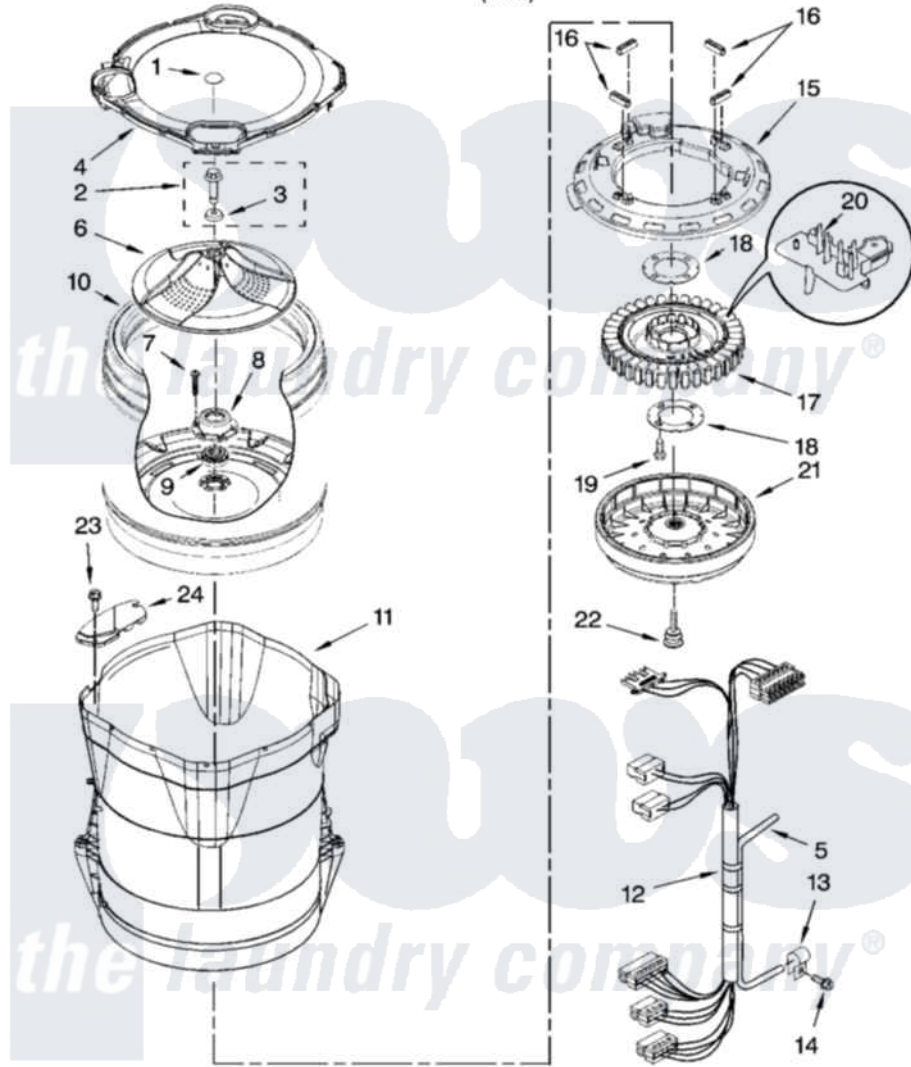

Maytag MVWB400VQ0 03 - MOTOR, BASKET AND TUB PARTS

MOTOR, BASKET AND TUB PARTS

For Model: MVWB400VQ0
(White)

W10211984

5

Maytag [Residential Maytag MVWB400VQ0 Washer Parts](#) Parts Diagram 03 - MOTOR, BASKET AND TUB PARTS
Click on the part number to view part

Item	Original Part Number	Replaced By	Status	Part Description
1	W10149460			Cap, Impeller
2	W10076270			Screw And Washer Assembly
3	W10076260			Washer
4	W10130807			Tub Ring
5	8572540	353244		Hose, Pressure Switch
6	W10141017			Impeller
7	8533953			Screw, 8-16 X 1.000
8	W10118114	280145		Hub
9	8545953	280145		Hub
10	W10118182	W10296143		Basket
11	W10128830	W10193886		Tub-Outer
12	W10137697			Harness, Lower
13	W10005430			Clamp, Pressure Hose Retainer
14	8533957			Screw, 10-16 X 1/2
15	W10137698			Shield, Drive Motor
16	8565172	280142		Tube

17	8565170	W10419333	Stator, Motor
18	8557836		Plate, Stator
19	8534042		Screw, 1/4-20 X .968
20	W10137685	W10178988	Rps Assembly
21	8565177	280146	Rotor
22	BLANK	Not Available	Bolt, Rotor Assembly Non-Serviceable (Supplied W/Rotor)
23	8533928		Screw, 8-18 X 3/4
24	8566197	W10222008	Filter, Dual Pump Hood