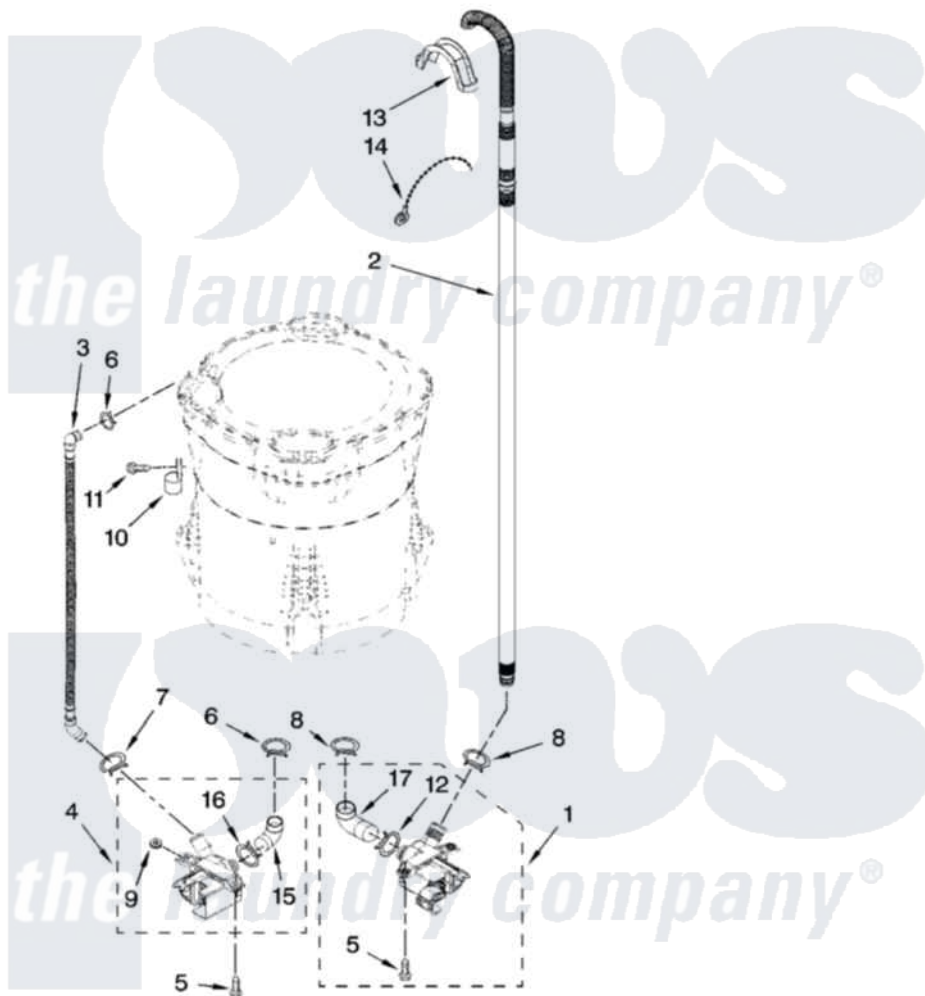

Maytag MVWB400VQ0 04 - PUMP PARTS, OPTIONAL PARTS (NOT INCLUDED)

PUMP PARTS
For Model: MVWB400VQ0
(White)

W10211984

7

Maytag [Residential Maytag MVWB400VQ0 Washer Parts](#) Parts Diagram 04 - PUMP PARTS, OPTIONAL PARTS (NOT INCLUDED)

[Click on the part number to view part](#)

Item	Original Part Number	Replaced By	Status	Part Description
1	W10155921	W10217134		Pump-Water
2	W10128765	280190		Hose
3	8543774			Hose, Recirc
4	W10049400	W10233462		Pump-Water
5	W10004910			Screw, 12-16 X 1-1/4
6	370449	285655		Clamp, Hose
7	8269146			Clamp, Hose
8	8317496	285655		Clamp, Hose
9	8182771	280155		Grommet
10	8534021			Clamp, Recirc Hose Retainer
11	8533943	W10109200		Screw, Baffle Mounting
12	8182768	285655		Clamp, Hose
13	8576642			Retainer, Drain Hose
14	3347868	W10339879		Tie, Cable
15	8182769			Hose, Recirc Pump

16	8182770	3367052	Clamp, Hose
17	8182767		Hose, Drain Pump
NI	72017		Paint, Touch-Up
"	350938		Paint, Pressurized Spray B
"	350930		Paint, Pressurized Spray B
"	799344		Paint, Touch-Up)
"	BLANK	Not Available	WATER SYSTEM PARTS
"	285442		Water System Parts
"	285321		Water System Parts
"	285320		Water System Parts
"	367031		Water System Parts
"	BLANK	Not Available	SEALER
"	285195		Sealer Sealer, Gasket
"	BLANK	Not Available	COUPLING
"	384496		Coupling, Hose Extension Kit
"	BLANK	Not Available	ACCESSORY PARTS
"	W10135699		Affresh Odor Remover
"	8212546RP		Inlet Hoses, 4 Ft.
"	8212641RP		Inlet Hoses, 5 Ft.
"	8212656RP		Inlet Hoses, 10 Ft
"	8212545RP		Inlet Hoses, 5 Ft. (Two Black Hoses And One Blue Hose End And One 4 Rubber Washers) 4 Rubber Washers) (Two Braided Hoses (Tw
"	8212487RP		Inlet Hoses, 5 Ft.
"	8212637RP		Inlet Hoses, 6 Ft. Two Black Hoses W/ One Straight End And One 90 Degree End And 4 Rubber Washers)
"	8212638RP		Inlet Hoses, 6 Ft.
"	285448A		Hose Washers
"	285452A		Hose Filters