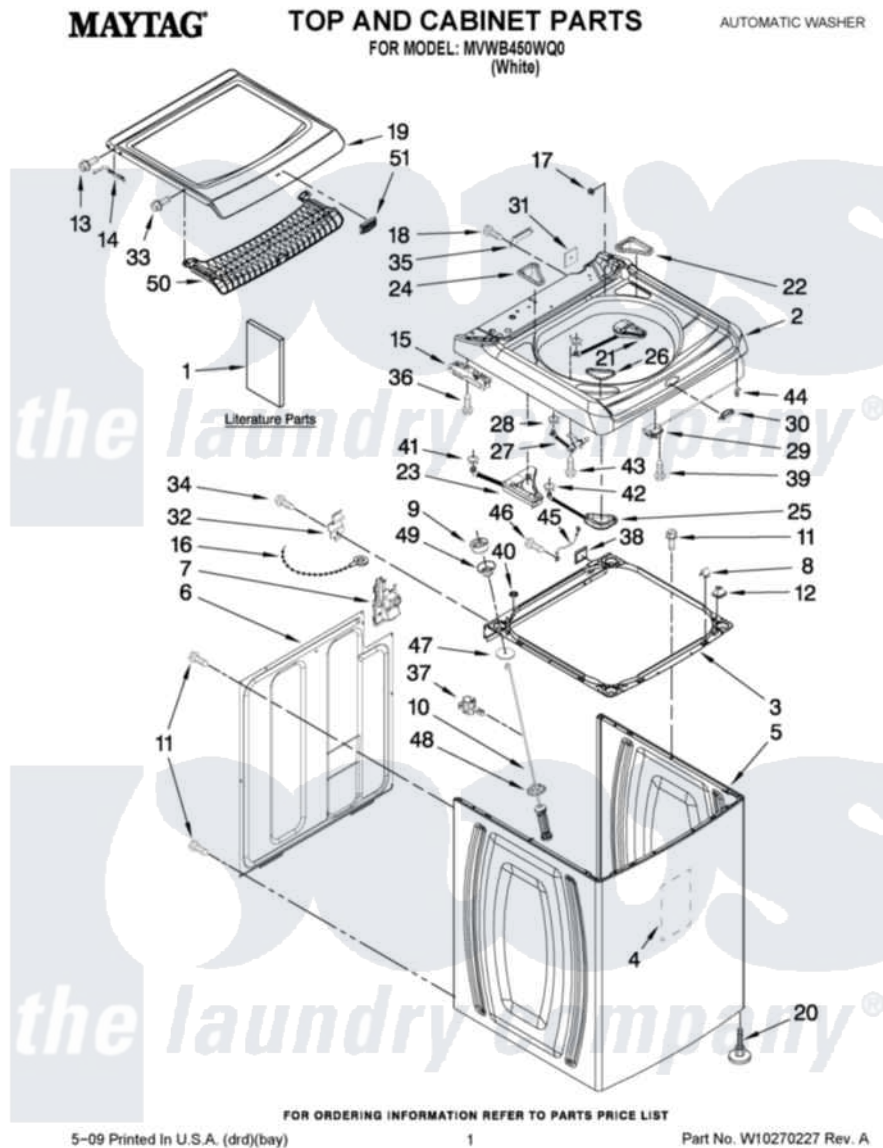

Maytag MVWB450WQ0 01 - TOP AND CABINET PARTS

Maytag Residential Maytag MVWB450WQ0 Washer Parts Parts Diagram 01 - TOP AND CABINET PARTS
Click on the part number to view part

| Item | Original Part Number | Replaced By | Status | Part Description |
|------|---------------------------|---------------------------|---------------|--|
| 1 | W10240438 | | Not Available | Installation Instructions (English/French) |
| " | W10240439 | | Not Available | Installation Instructions (Spanish) |
| " | W10092824 | | Not Available | USE & CARE GUIDE (ENGLISH/FRENCH) |
| " | W10092825 | | Not Available | USE & CARE GUIDE (SPANISH) |
| " | W10093831 | | Not Available | TECH SHEET IMPROVED WASH |
| " | W10026652 | | Not Available | Improved Wash Performance Sheet (English/French) |
| " | W10178406 | | Not Available | Improved Wash Performance Sheet (Spanish) |
| " | W10187317 | | Not Available | Wiring Diagram |
| " | W10092819 | | Not Available | ENERGY GUIDE |
| 2 | W10141678 | | | Top |
| 3 | W10162604 | W10198634 | | Frame |
| 4 | W10177046 | | | Cabinet - Damper, Sound |